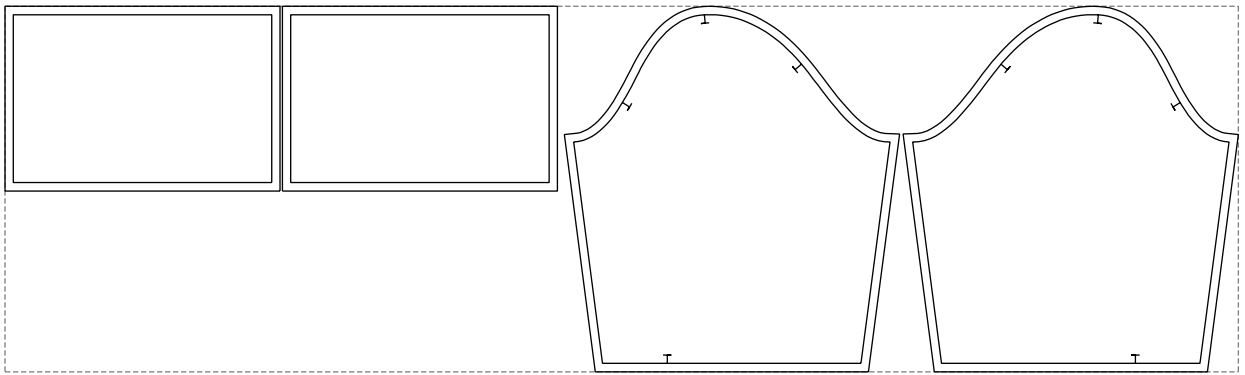

Not for print

Paper size: A4, size:728.24 x435.37 mm

Example

size:1468.97 x435.37 mm

Maneken =1 ver.0

rz_1=170

rz_16=108

rz_17=92.5

rz_18=89.2

rz_19=116

rz_20=113

.
.
.