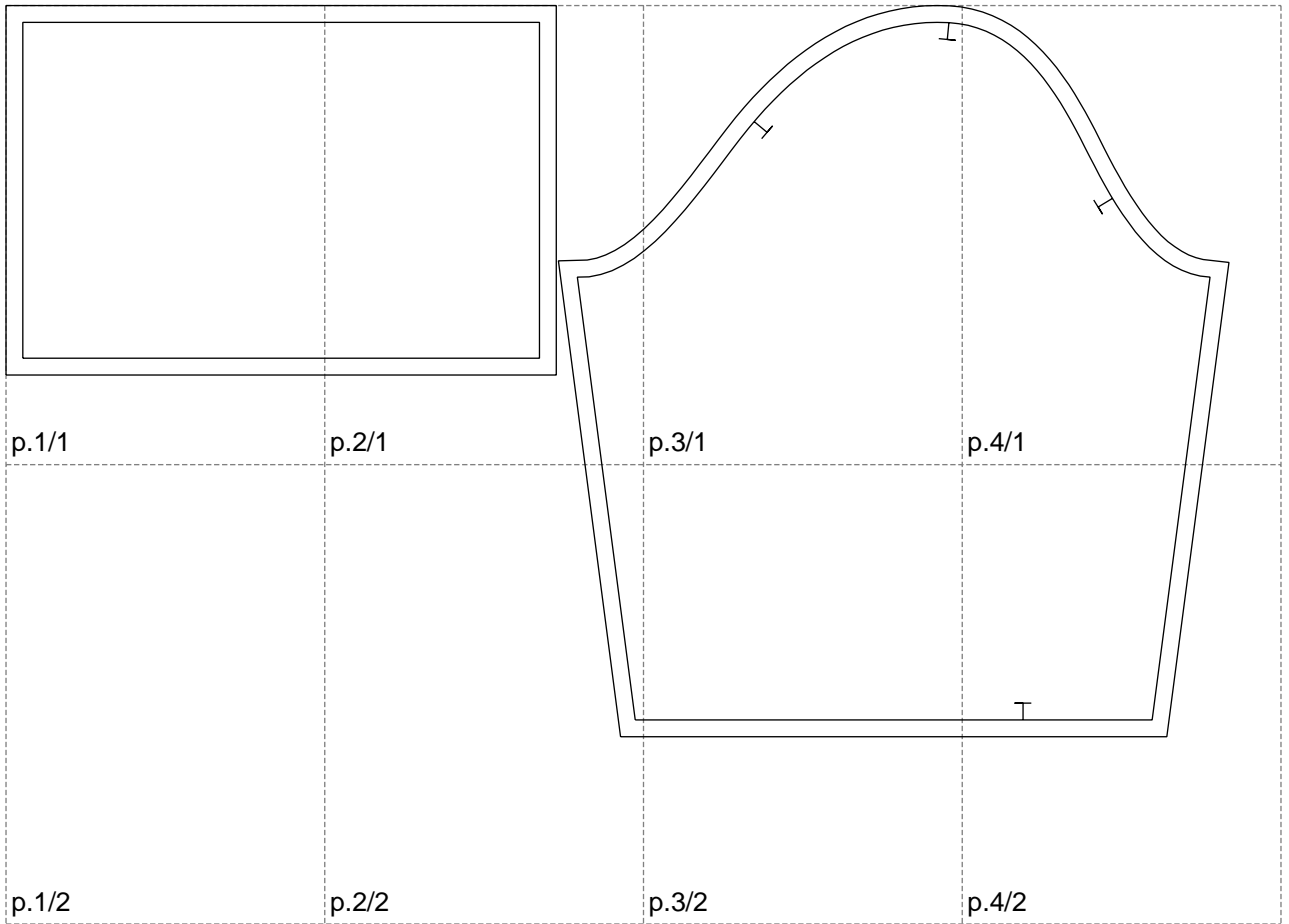

Not for print

Paper size: A4, size:728.24 x435.37 mm

Example

size:1468.97 x435.37 mm

Maneken =1 ver.0

rz_1=170

rz_16=108

rz_17=92.5

rz_18=89.2

rz_19=116

rz_20=113

.
.
.