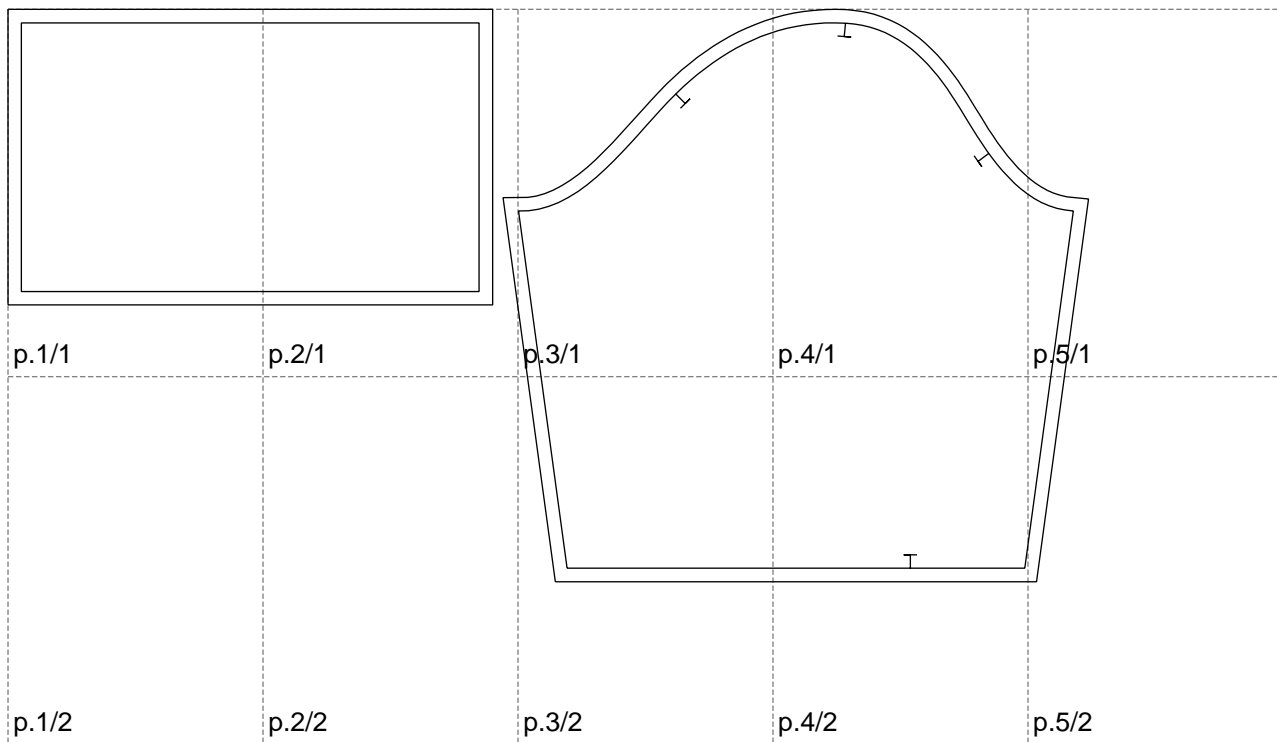

Not for print

Paper size: A4, size:804.29 x425.92 mm

Example

size:1247.18 x445.01 mm

Maneken =1 ver.0

rz_1=170

rz_16=120

rz_17=104

rz_18=103.6

rz_19=128

rz_20=125.1

.
.
.