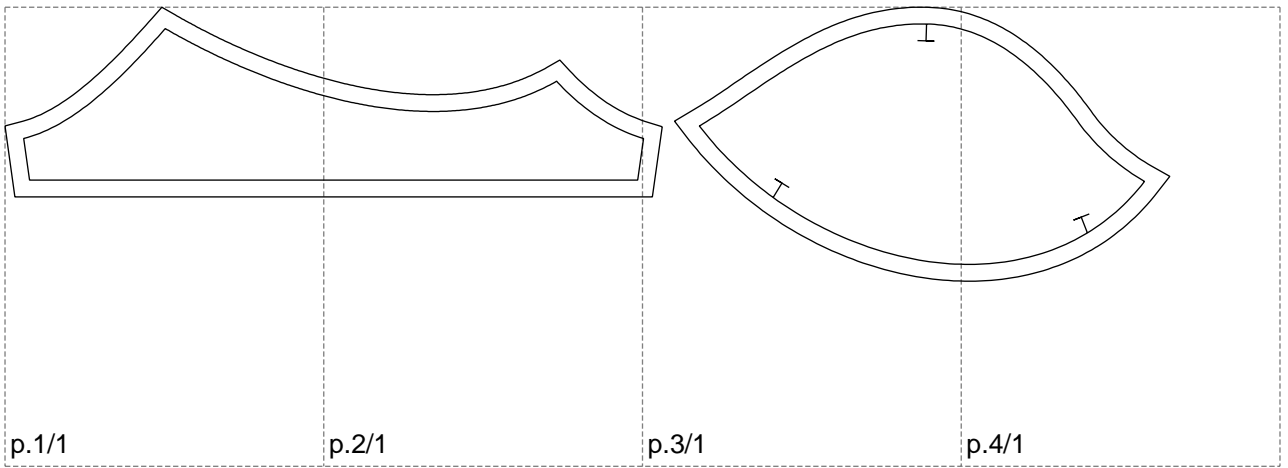

Not for print

Paper size: A4, size:693.67 x163.14 mm

# Example

size:784.09 x112.94 mm

Maneken =1 ver.0

rz\_1=170

rz\_16=100

rz\_17=85.4

rz\_18=80.2

rz\_19=108

rz\_20=105.4

---

. . . . .  
. . . . .  
. . . . .