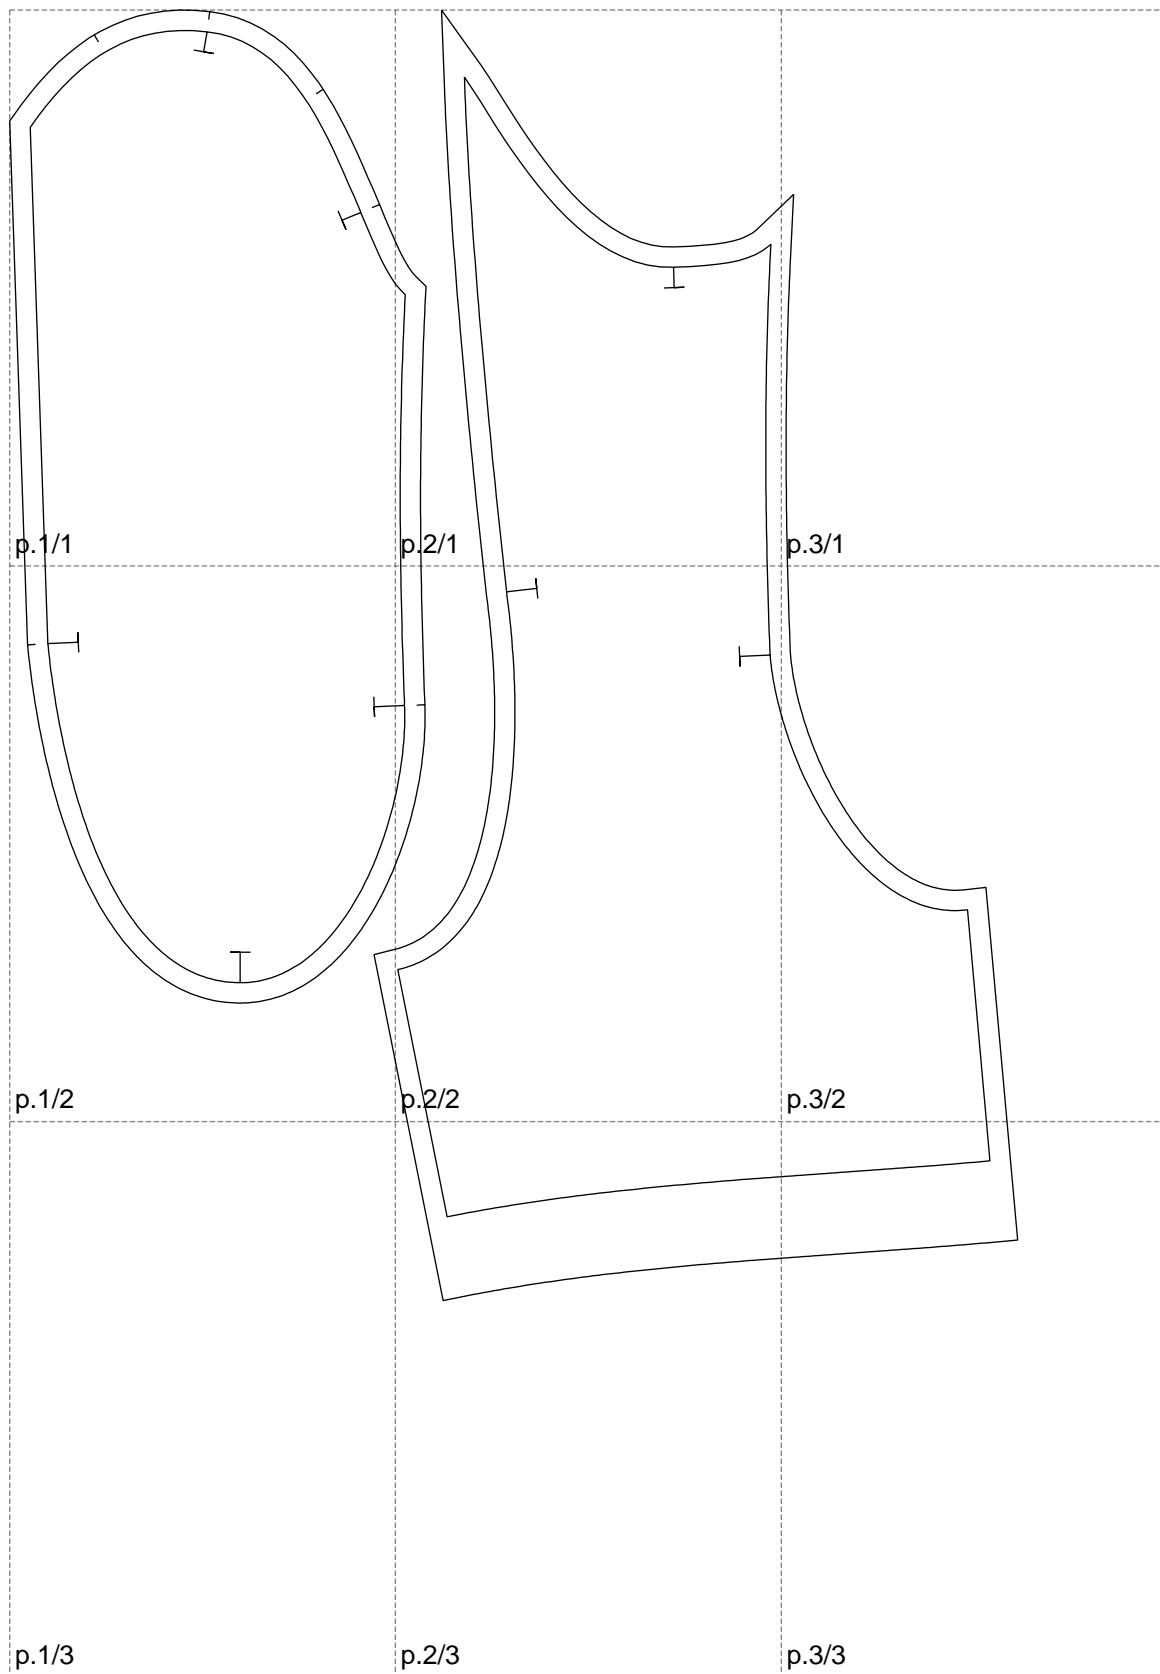

Not for print

Paper size: A4, size:495.85 x634.82 mm

# Example

size:1027.48 x634.82 mm

Maneken =1 ver.0

rz\_1=170

rz\_16=88

rz\_17=75.6

rz\_18=67.6

rz\_19=96

rz\_20=94.6

---

. . . . .  
. . . . .  
. . . . .