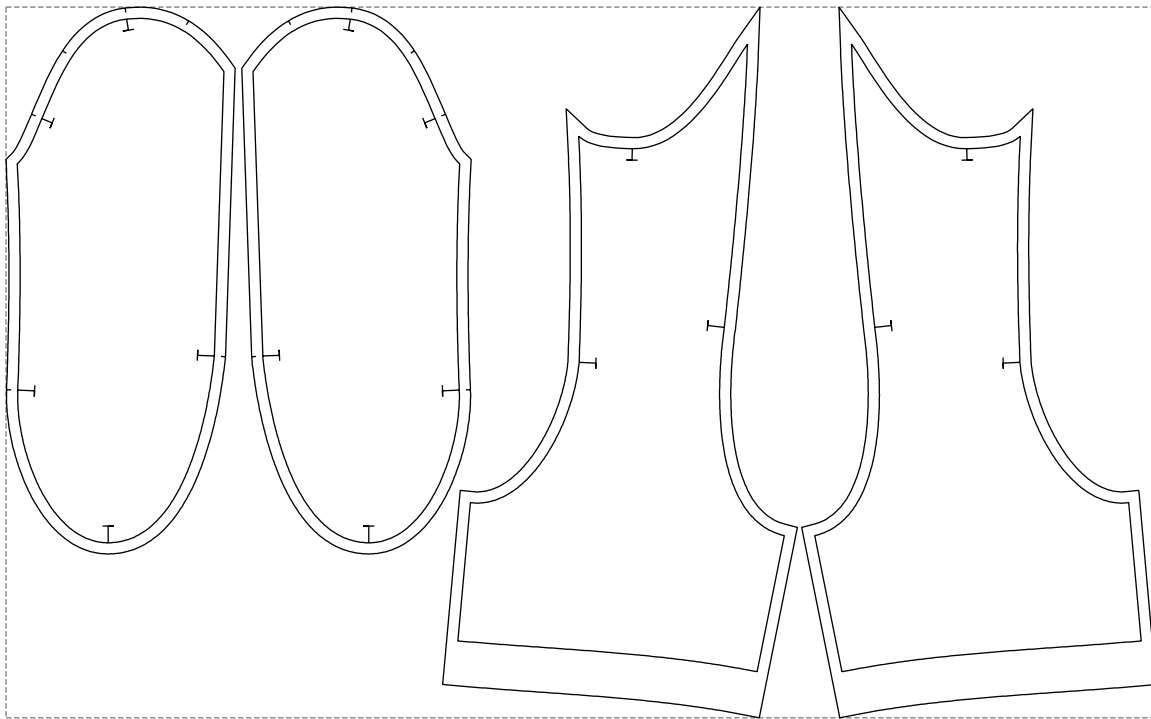

Not for print

Paper size: A4, size:495.85 x634.82 mm

# Example

size:1027.48 x634.82 mm

Maneken =1 ver.0

rz\_1=170

rz\_16=88

rz\_17=75.6

rz\_18=67.6

rz\_19=96

rz\_20=94.6

---

. . . . .  
. . . . .  
. . . . .