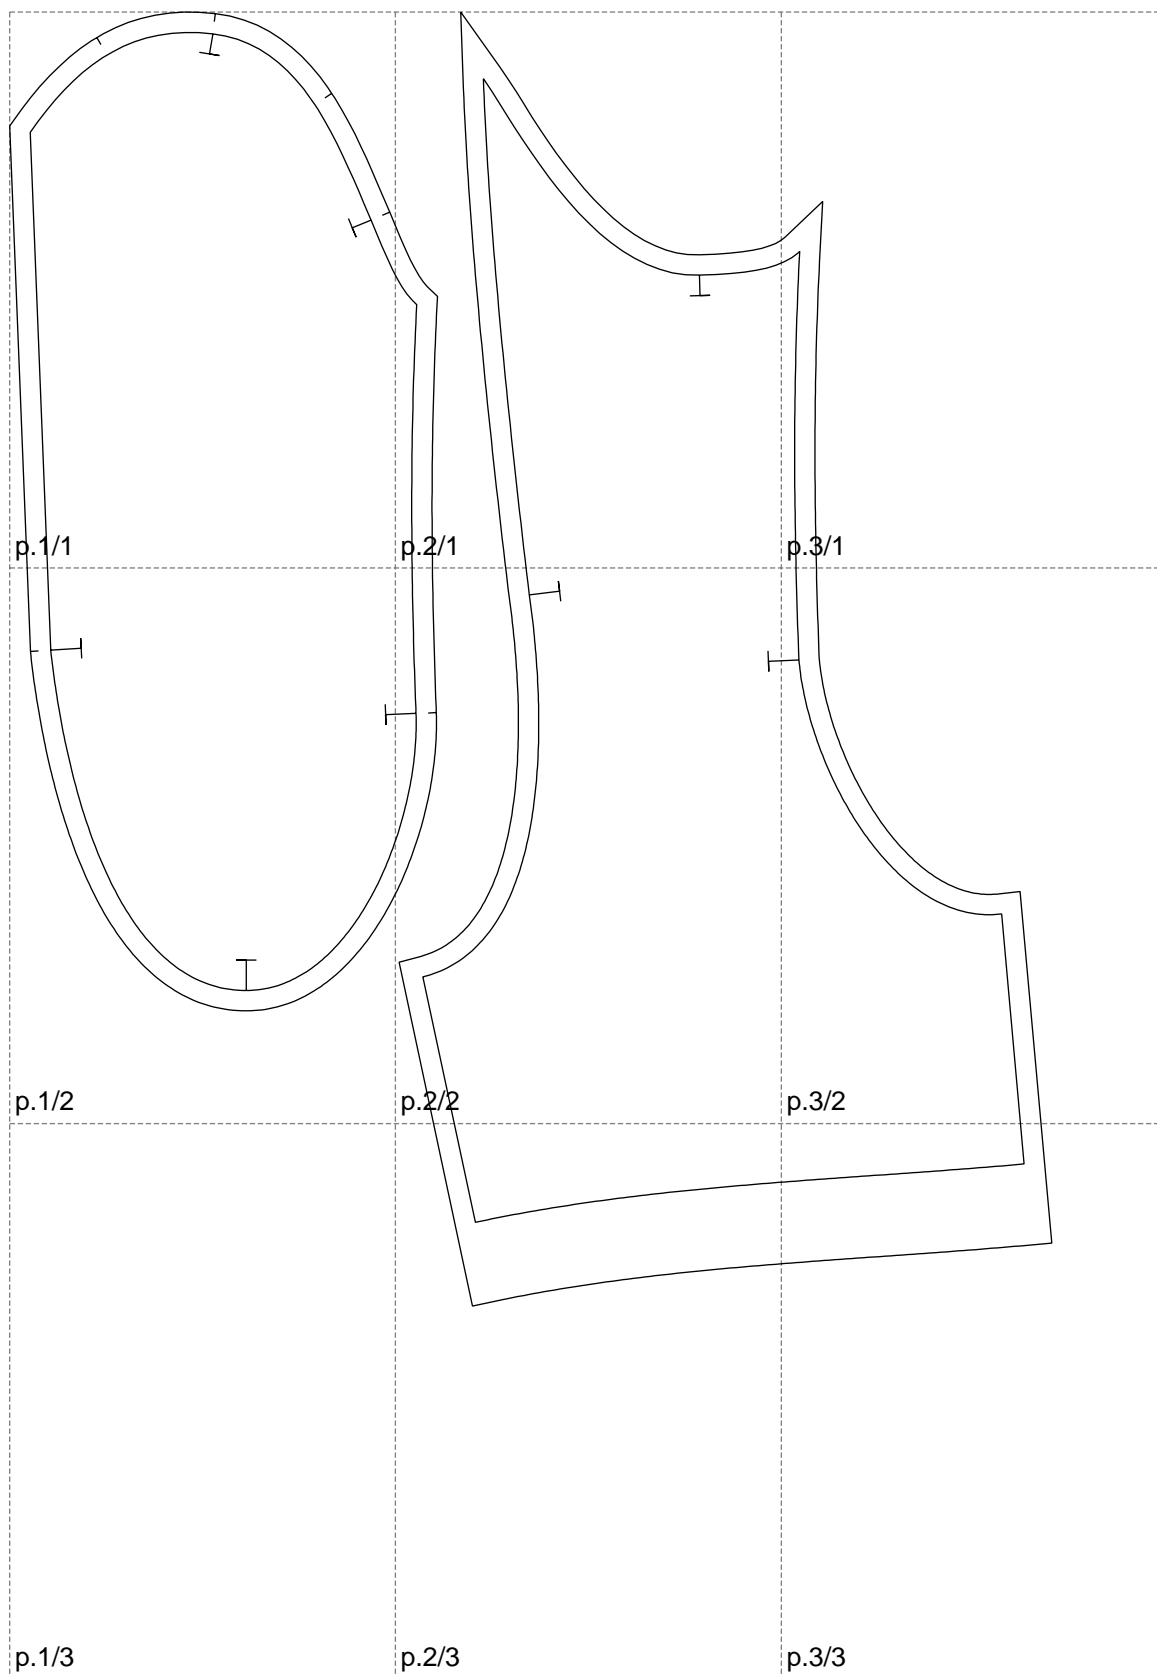

Not for print

Paper size: A4, size:512.65 x636.54 mm

# Example

size:1046.00 x636.54 mm

Maneken =1 ver.0

rz\_1=170

rz\_16=92

rz\_17=78.8

rz\_18=71.8

rz\_19=100

rz\_20=98.1

---

. . . . .  
. . . . .  
. . . . .