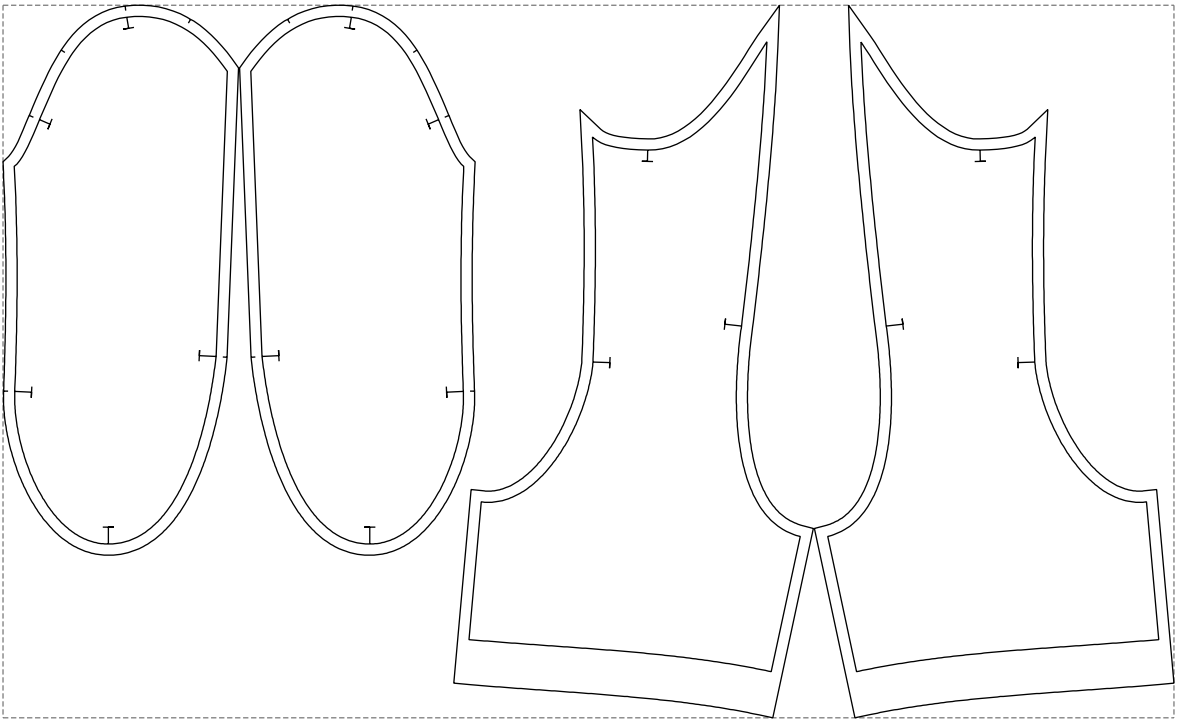

Not for print

Paper size: A4, size:512.65 x636.54 mm

# Example

size:1046.00 x636.54 mm

Maneken =1 ver.0

rz\_1=170

rz\_16=92

rz\_17=78.8

rz\_18=71.8

rz\_19=100

rz\_20=98.1

---

. . . . .  
. . . . .  
. . . . .