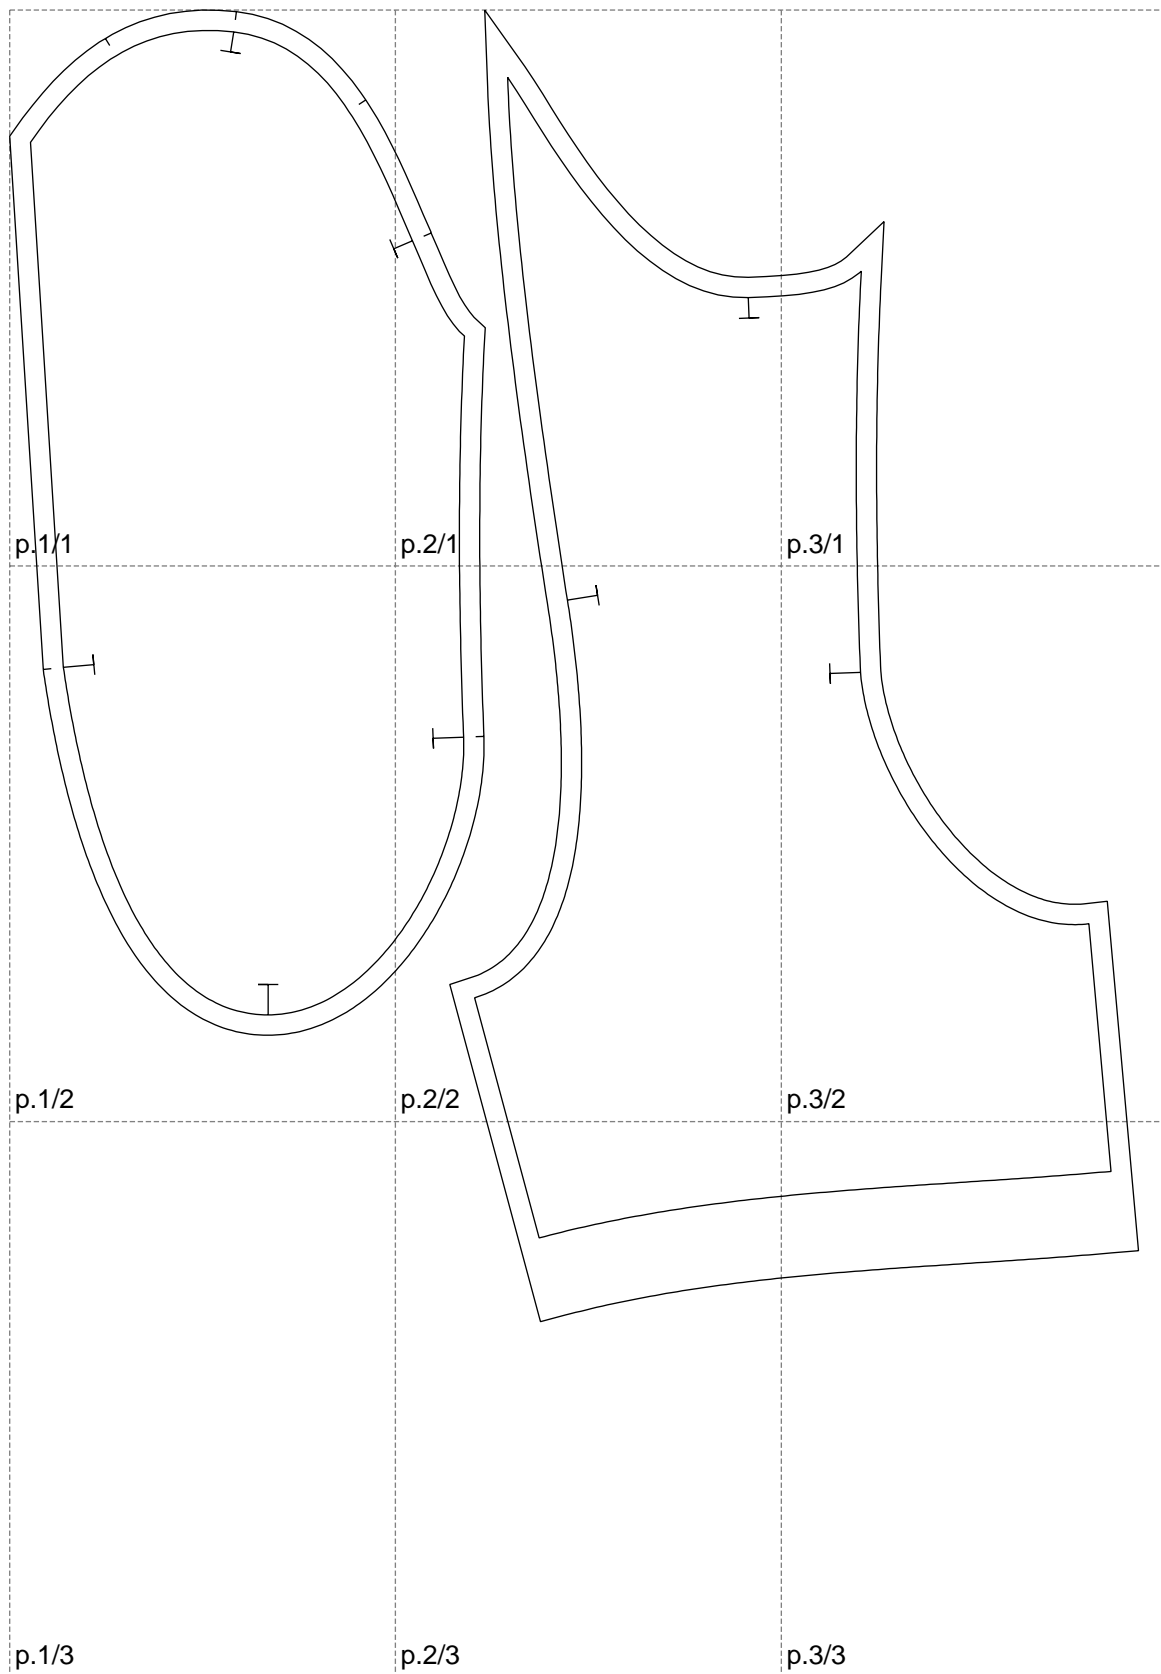

Not for print

Paper size: A4, size:555.31 x645.25 mm

Example

size:1127.50 x645.25 mm

Maneken =1 ver.0

rz_1=170

rz_16=108

rz_17=92.5

rz_18=89.2

rz_19=116

rz_20=113

.
.
.