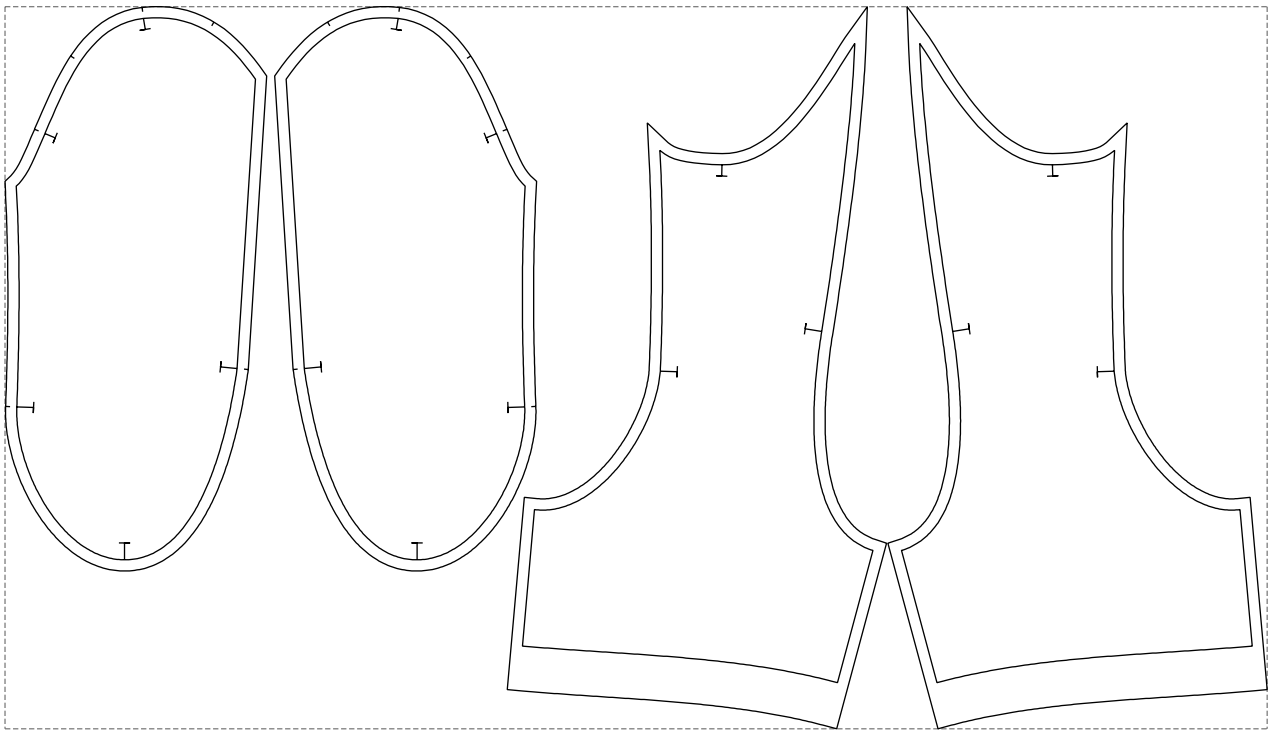

Not for print

Paper size: A4, size:555.31 x645.25 mm

Example

size:1127.50 x645.25 mm

Maneken =1 ver.0

rz_1=170

rz_16=108

rz_17=92.5

rz_18=89.2

rz_19=116

rz_20=113

.
.
.