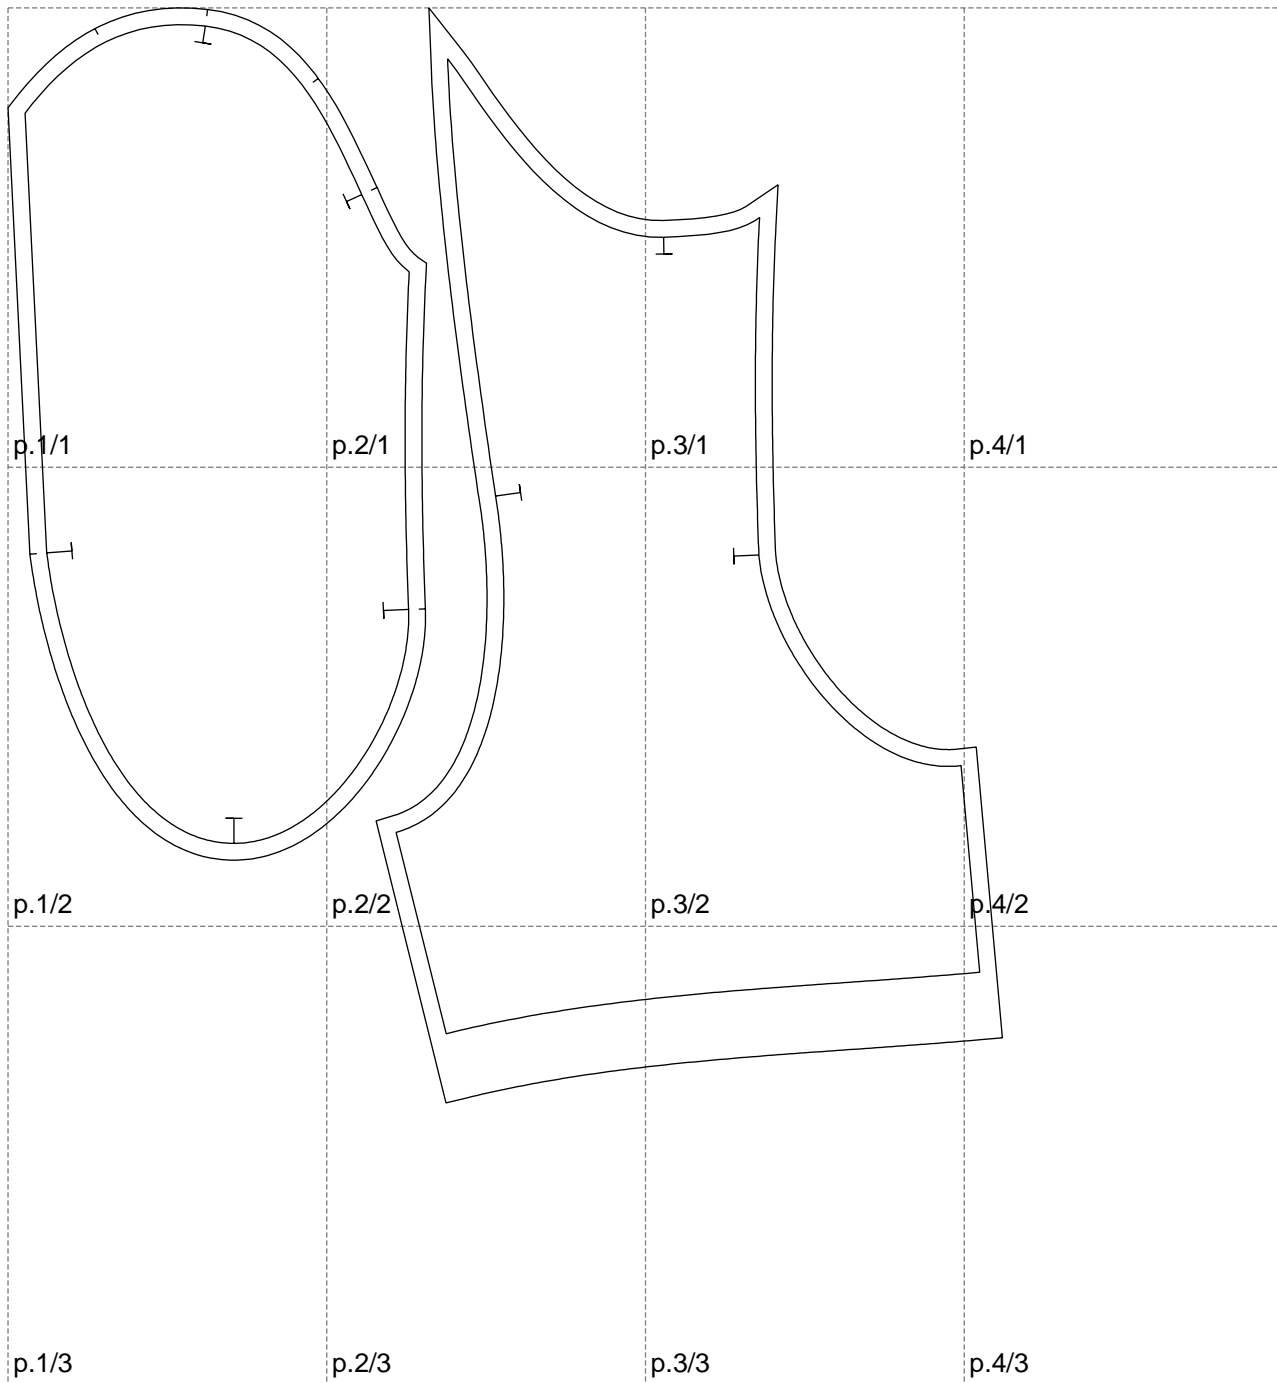

Not for print

Paper size: A4, size:592.17 x651.96 mm

# Example

size:1226.88 x651.96 mm

Maneken =1 ver.0

rz\_1=170

rz\_16=120

rz\_17=104

rz\_18=103.6

rz\_19=128

rz\_20=125.1

---

. . . . .  
. . . . .  
. . . . .