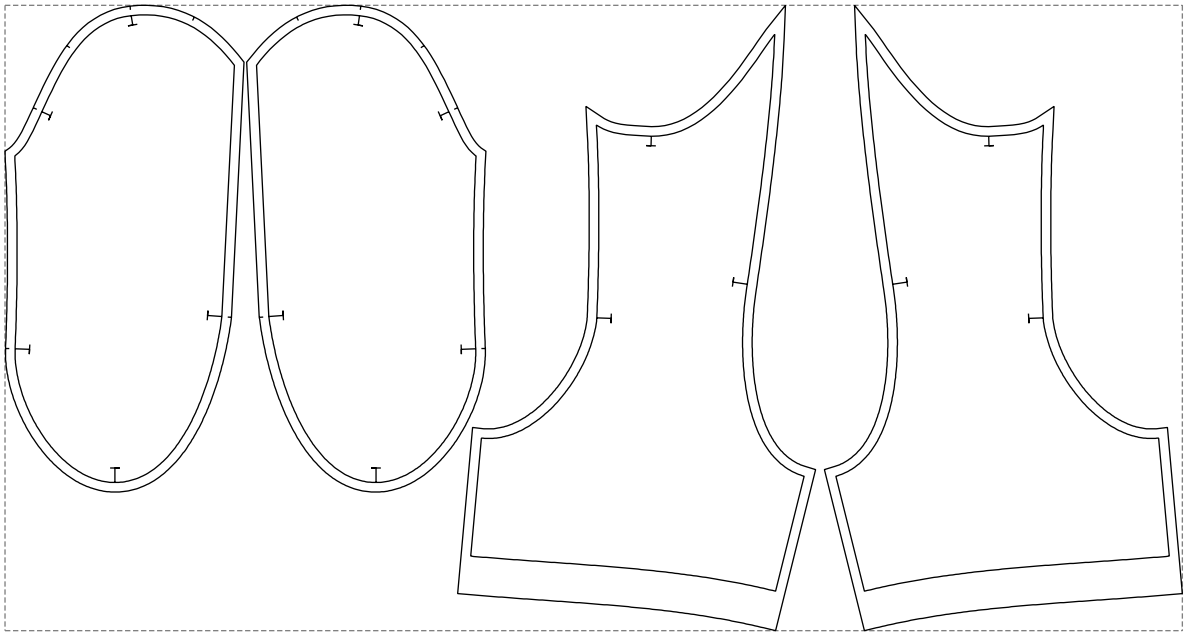

Not for print

Paper size: A4, size:592.17 x651.96 mm

# Example

size:1226.88 x651.96 mm

Maneken =1 ver.0

rz\_1=170

rz\_16=120

rz\_17=104

rz\_18=103.6

rz\_19=128

rz\_20=125.1

---

. . . . .  
. . . . .  
. . . . .