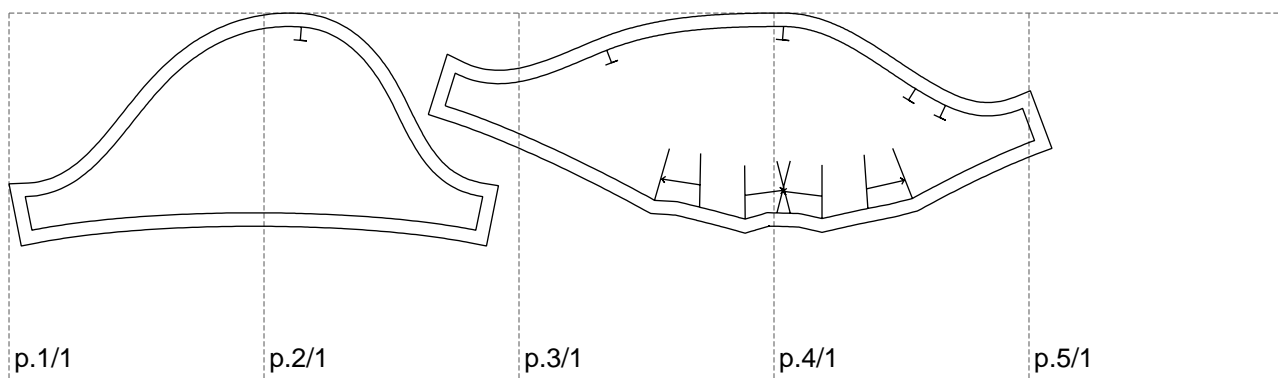

Not for print

Paper size: A4, size:776.24 x173.35 mm

# Example

size:1268.07 x266.07 mm

Maneken =1 ver.0

rz\_1=170

rz\_16=92

rz\_17=78.8

rz\_18=71.8

rz\_19=100

rz\_20=98.1

---

. . . . .  
. . . . .  
. . . . .