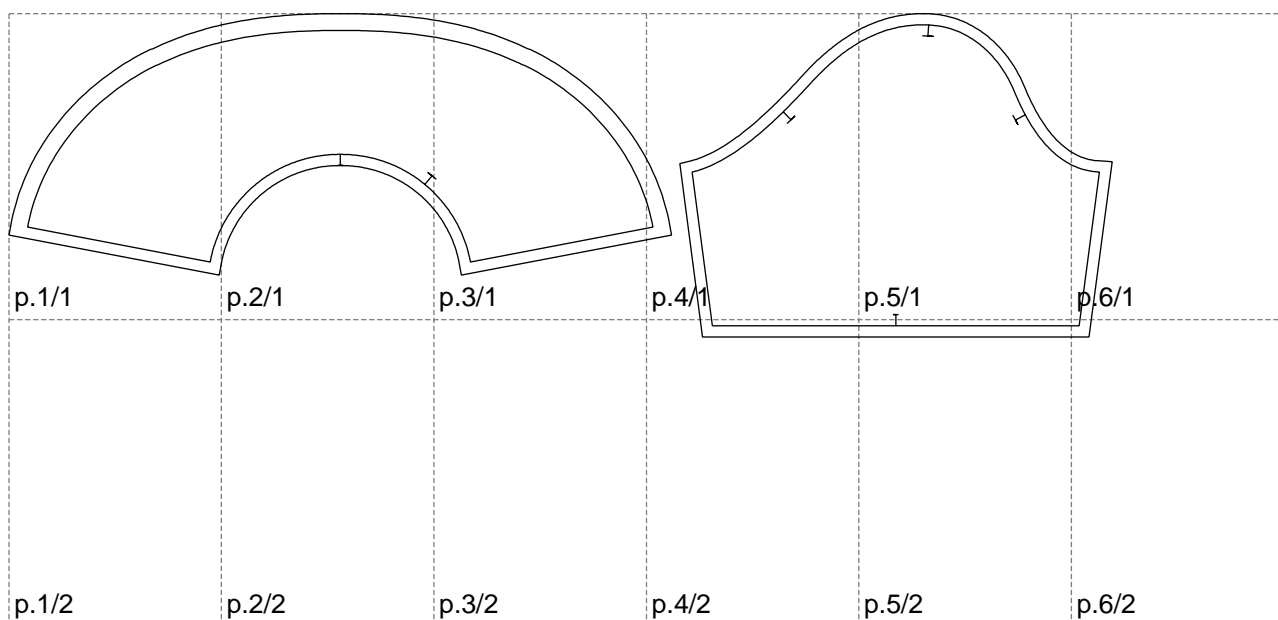

Not for print

Paper size: A4, size:985.41 x288.69 mm

# Example

size:1367.99 x470.08 mm

Maneken =1 ver.0

rz\_1=170

rz\_16=96

rz\_17=82

rz\_18=76

rz\_19=104

rz\_20=101.8

---

. . . . .  
. . . . .  
. . . . .