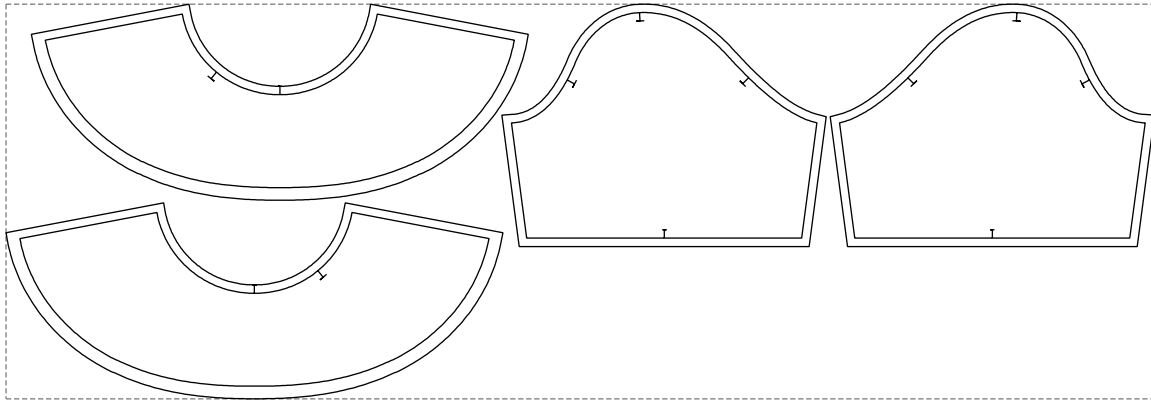

Not for print

Paper size: A4, size:985.41 x288.69 mm

# Example

size:1367.99 x470.08 mm

Maneken =1 ver.0

rz\_1=170

rz\_16=96

rz\_17=82

rz\_18=76

rz\_19=104

rz\_20=101.8

---

. . . . .  
. . . . .  
. . . . .