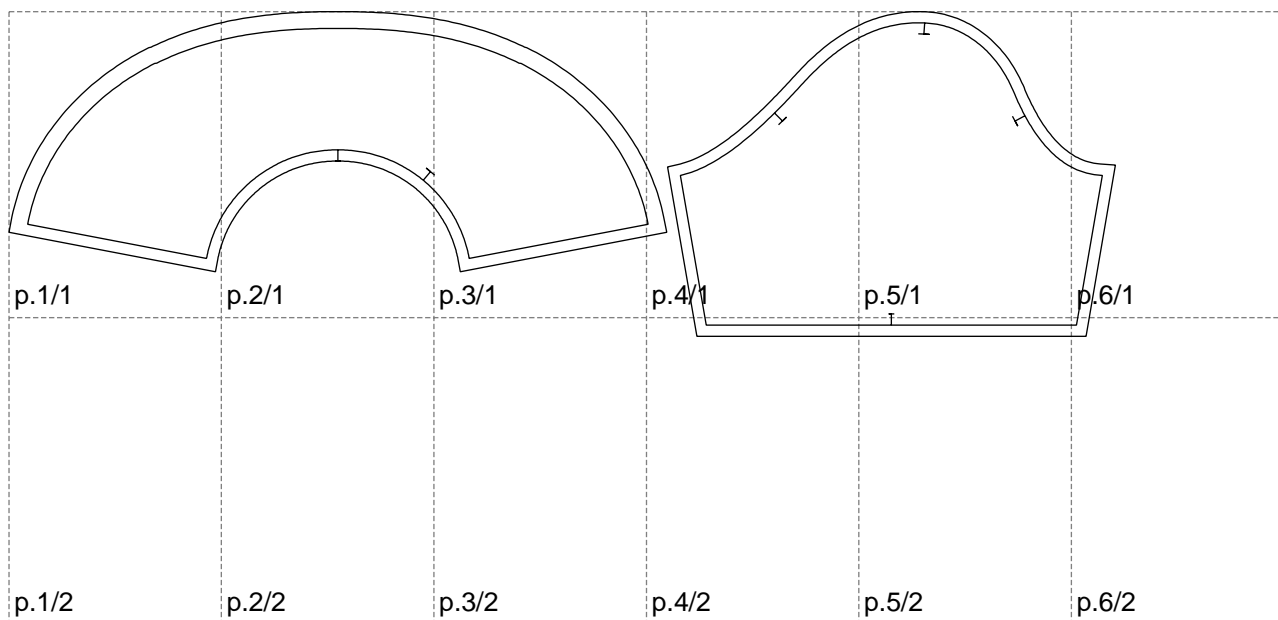

Not for print

Paper size: A4, size:988.32 x289.87 mm

# Example

size:1378.82 x465.72 mm

Maneken =1 ver.0

rz\_1=170

rz\_16=100

rz\_17=85.4

rz\_18=80.2

rz\_19=108

rz\_20=105.4

---

. . . . .  
. . . . .  
. . . . .