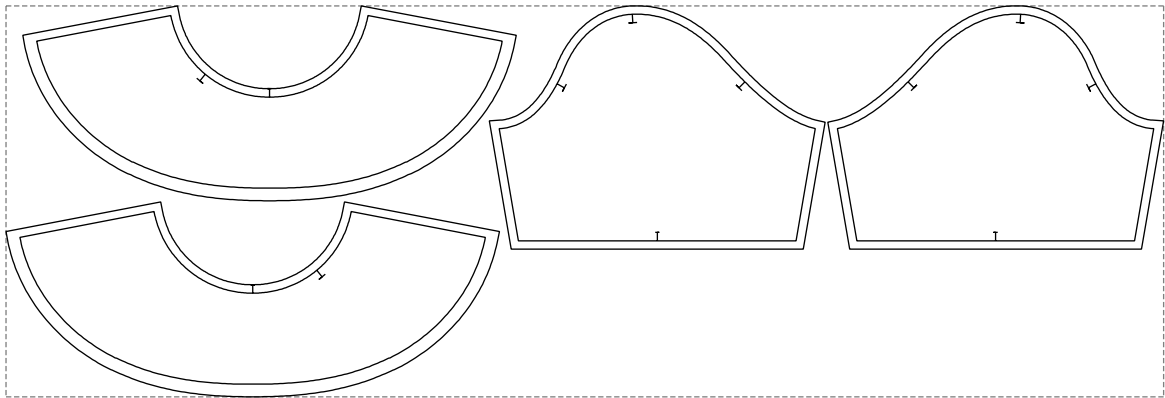

Not for print

Paper size: A4, size:988.32 x289.87 mm

# Example

size:1378.82 x465.72 mm

Maneken =1 ver.0

rz\_1=170

rz\_16=100

rz\_17=85.4

rz\_18=80.2

rz\_19=108

rz\_20=105.4

---

. . . . .  
. . . . .  
. . . . .