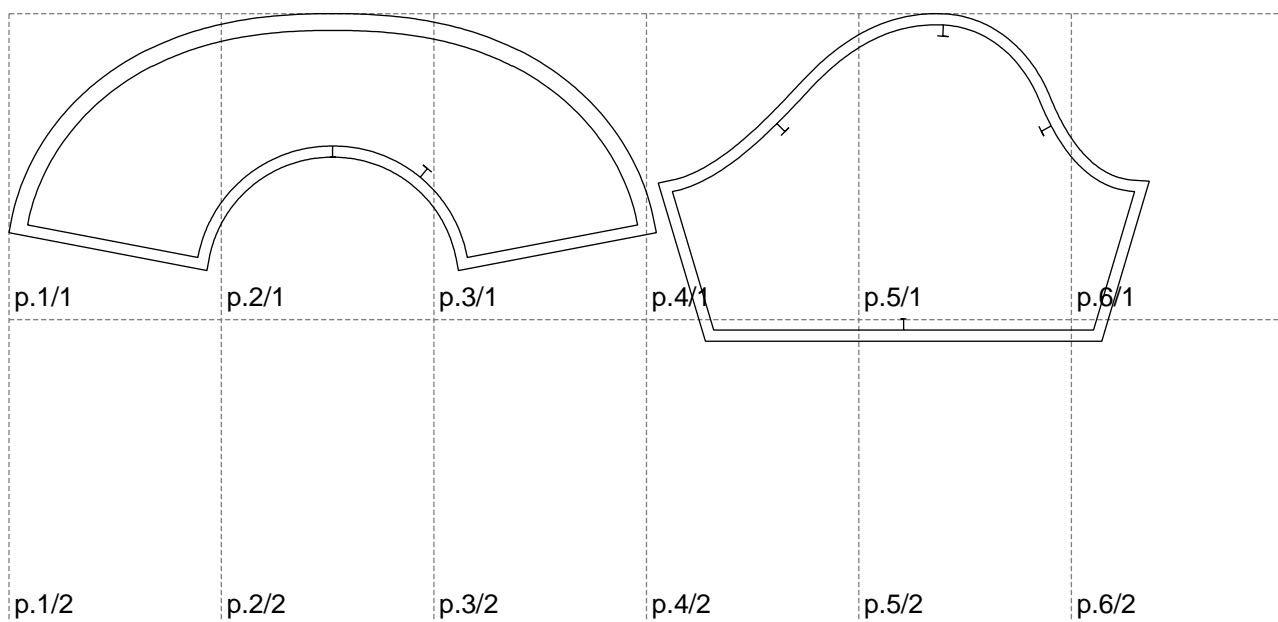

Not for print

Paper size: A4, size:1018.65 x292.56 mm

# Example

size:1438.95 x453.89 mm

Maneken =1 ver.0

rz\_1=170

rz\_16=112

rz\_17=96.2

rz\_18=94

rz\_19=120