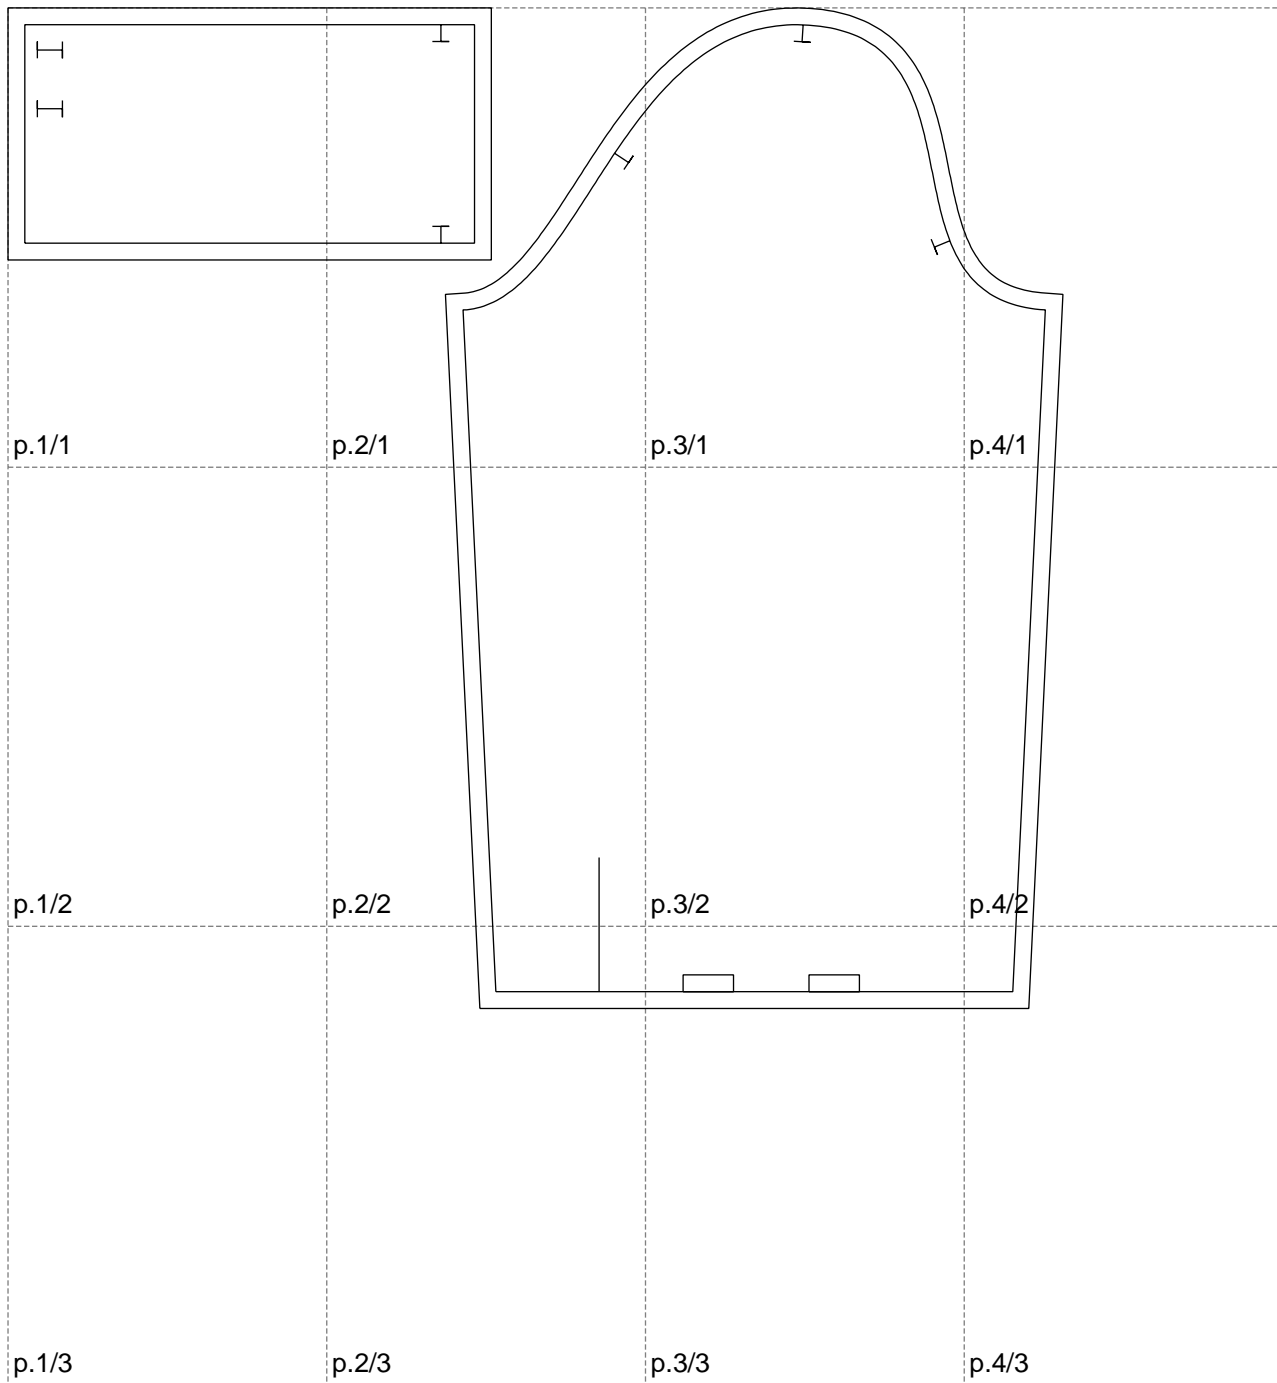

Not for print

Paper size: A4, size:628.17 x595.75 mm

Example

size:1278.78 x595.75 mm

Maneken =1 ver.0

rz_1=170

rz_16=88

rz_17=75.6

rz_18=67.6

rz_19=96

rz_20=94.6

.
.
.