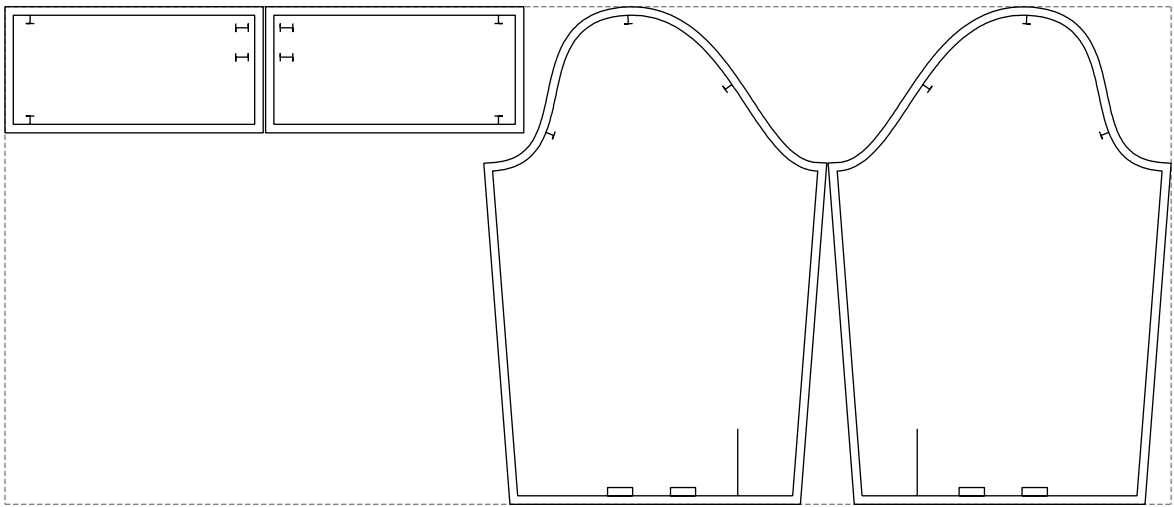

Not for print

Paper size: A4, size:667.99 x592.54 mm

# Example

size:1388.86 x592.54 mm

Maneken =1 ver.0

rz\_1=170

rz\_16=104

rz\_17=88.9

rz\_18=84.4

rz\_19=112

rz\_20=109.3

---

. . . . .  
. . . . .  
. . . . .