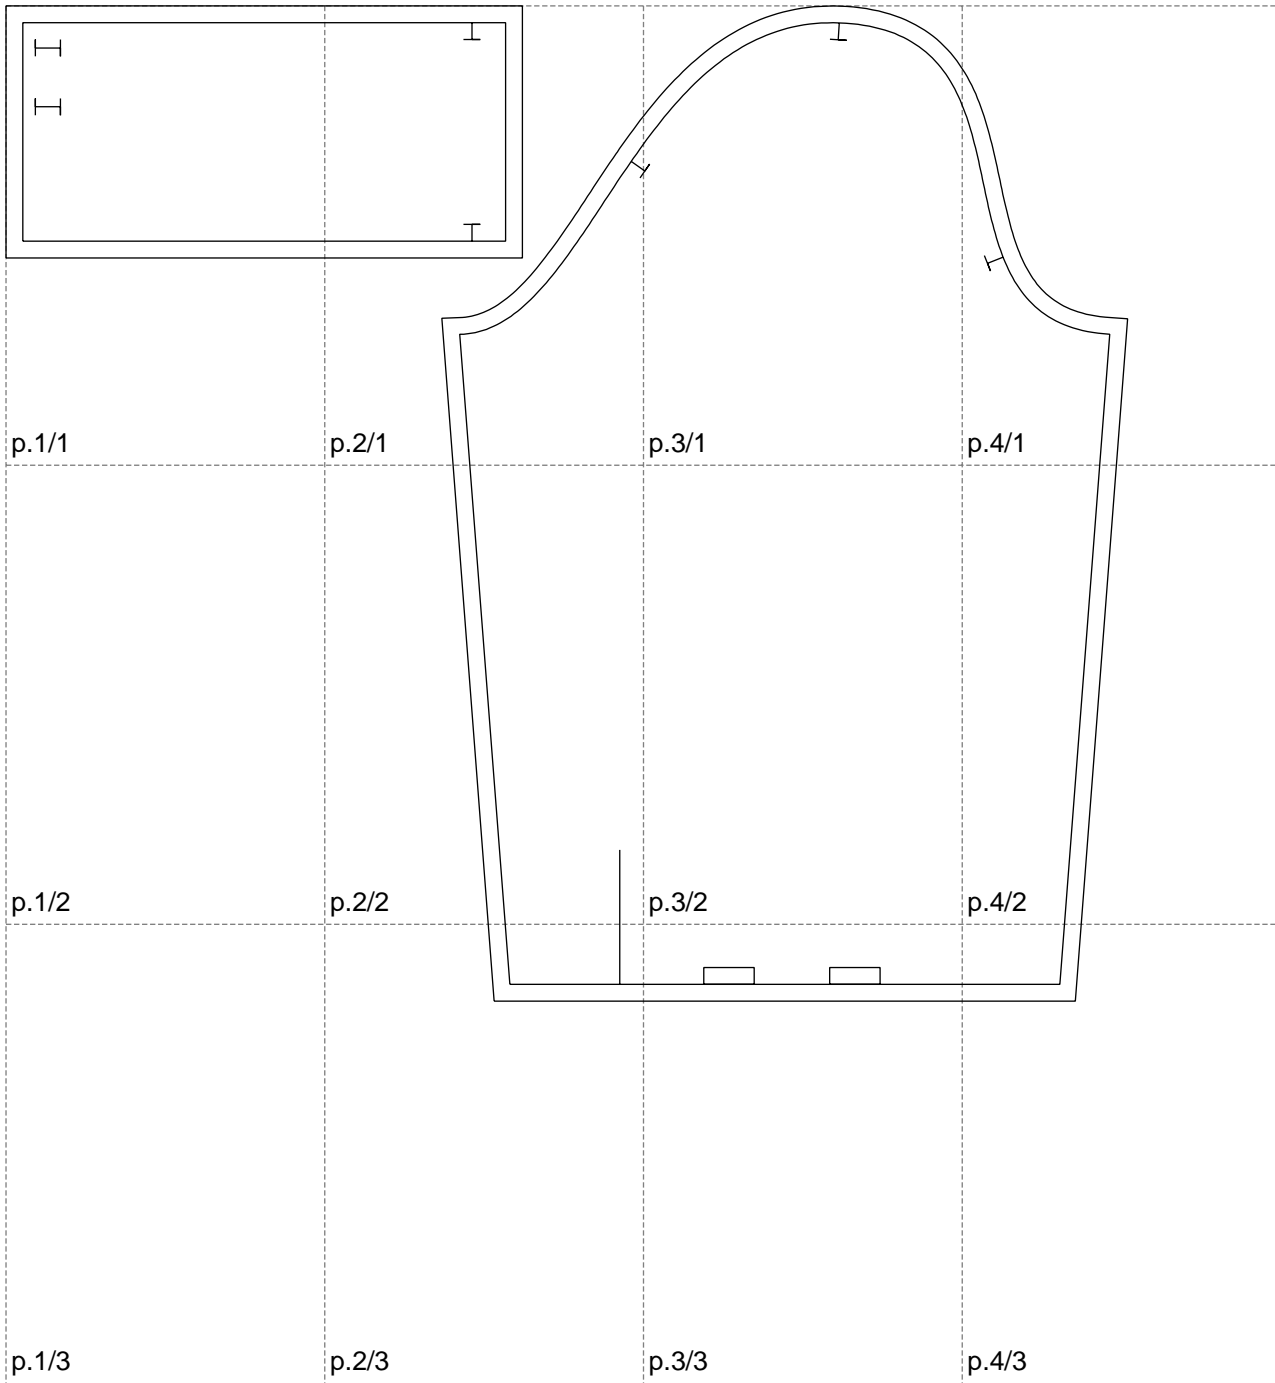

Not for print

Paper size: A4, size:667.99 x592.54 mm

# Example

size:1388.86 x592.54 mm

Maneken =1 ver.0

rz\_1=170

rz\_16=104

rz\_17=88.9

rz\_18=84.4

rz\_19=112

rz\_20=109.3

---

. . . . .  
. . . . .  
. . . . .