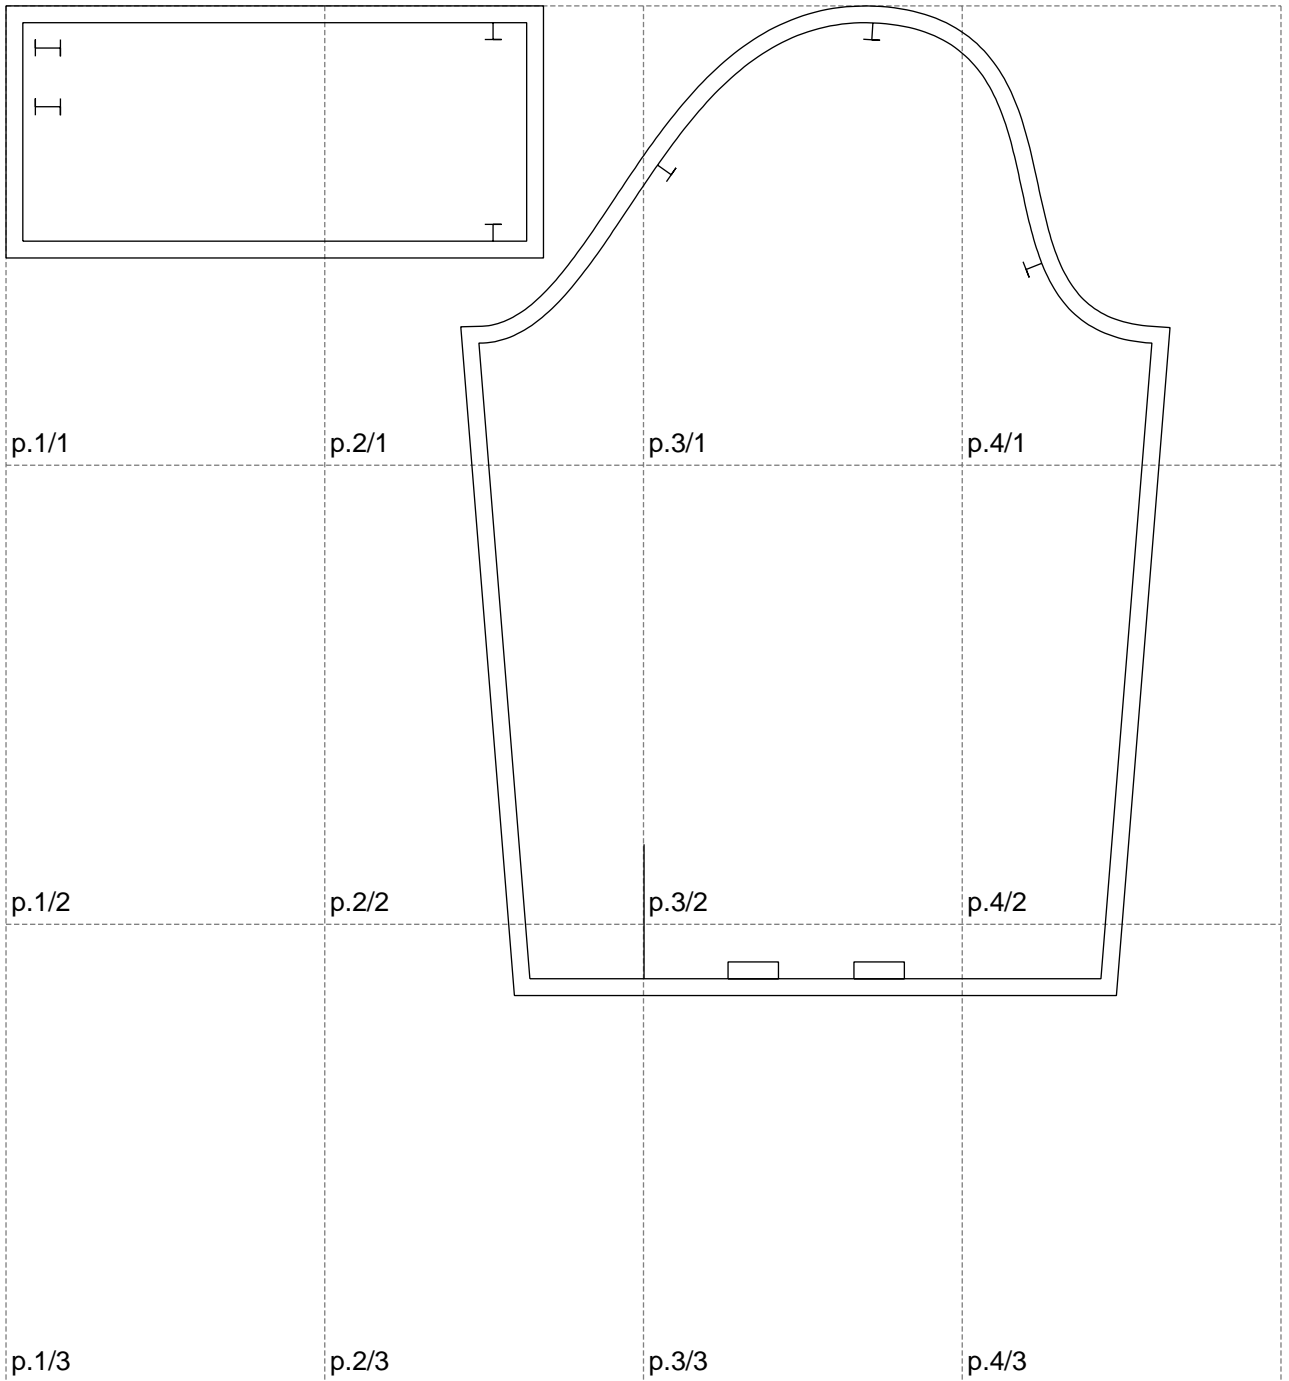

Not for print

Paper size: A4, size:693.18 x589.20 mm

Example

size:1448.62 x589.20 mm

Maneken =1 ver.0

rz_1=170

rz_16=112

rz_17=96.2

rz_18=94

rz_19=120

rz_20=117

.
.
.