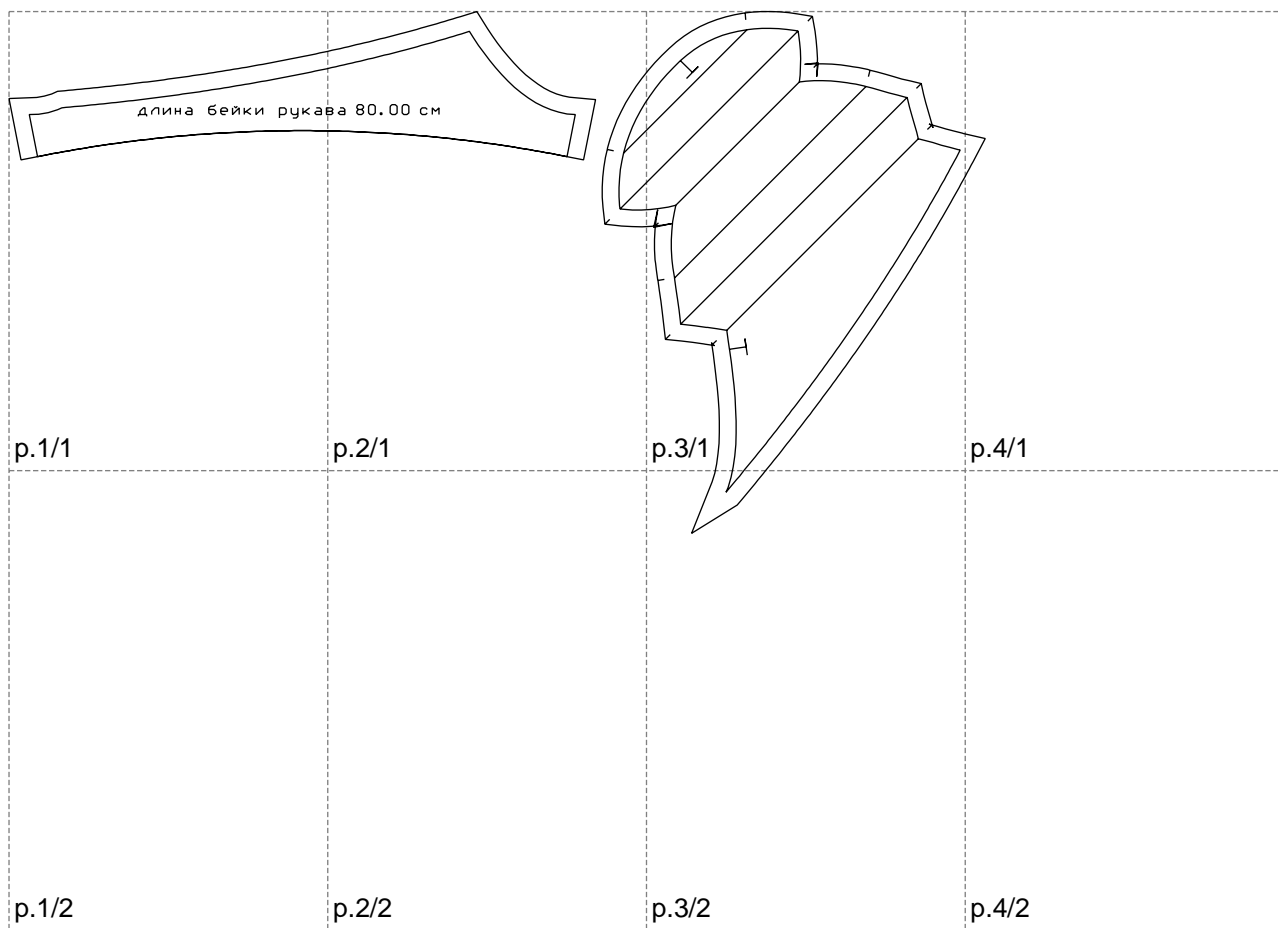

Not for print

Paper size: A4, size:581.45 x310.68 mm

# Example

size:1236.79 x310.68 mm

Maneken =1 ver.0

rz\_1=170

rz\_16=88

rz\_17=75.6

rz\_18=67.6

rz\_19=96

rz\_20=94.6

---

. . . . .  
. . . . .  
. . . . .