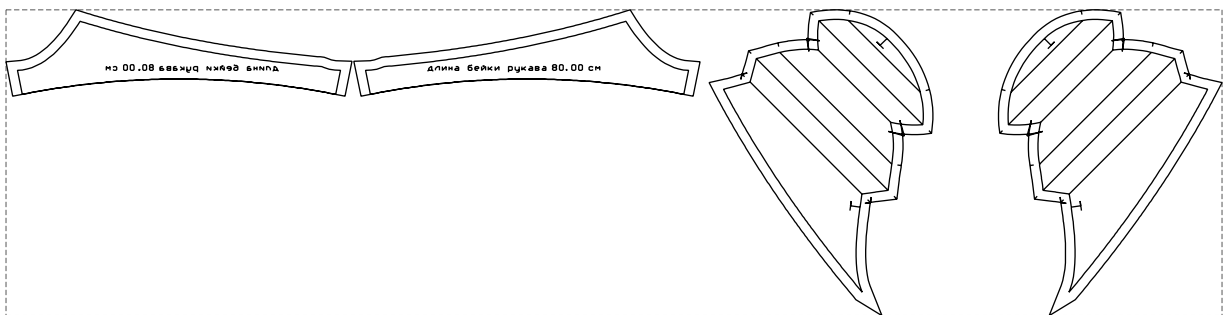

Not for print

Paper size: A4, size:602.63 x318.85 mm

Example

size:1267.31 x318.85 mm

Maneken =1 ver.0

rz_1=170

rz_16=92

rz_17=78.8

rz_18=71.8

rz_19=100

rz_20=98.1

.
.
.