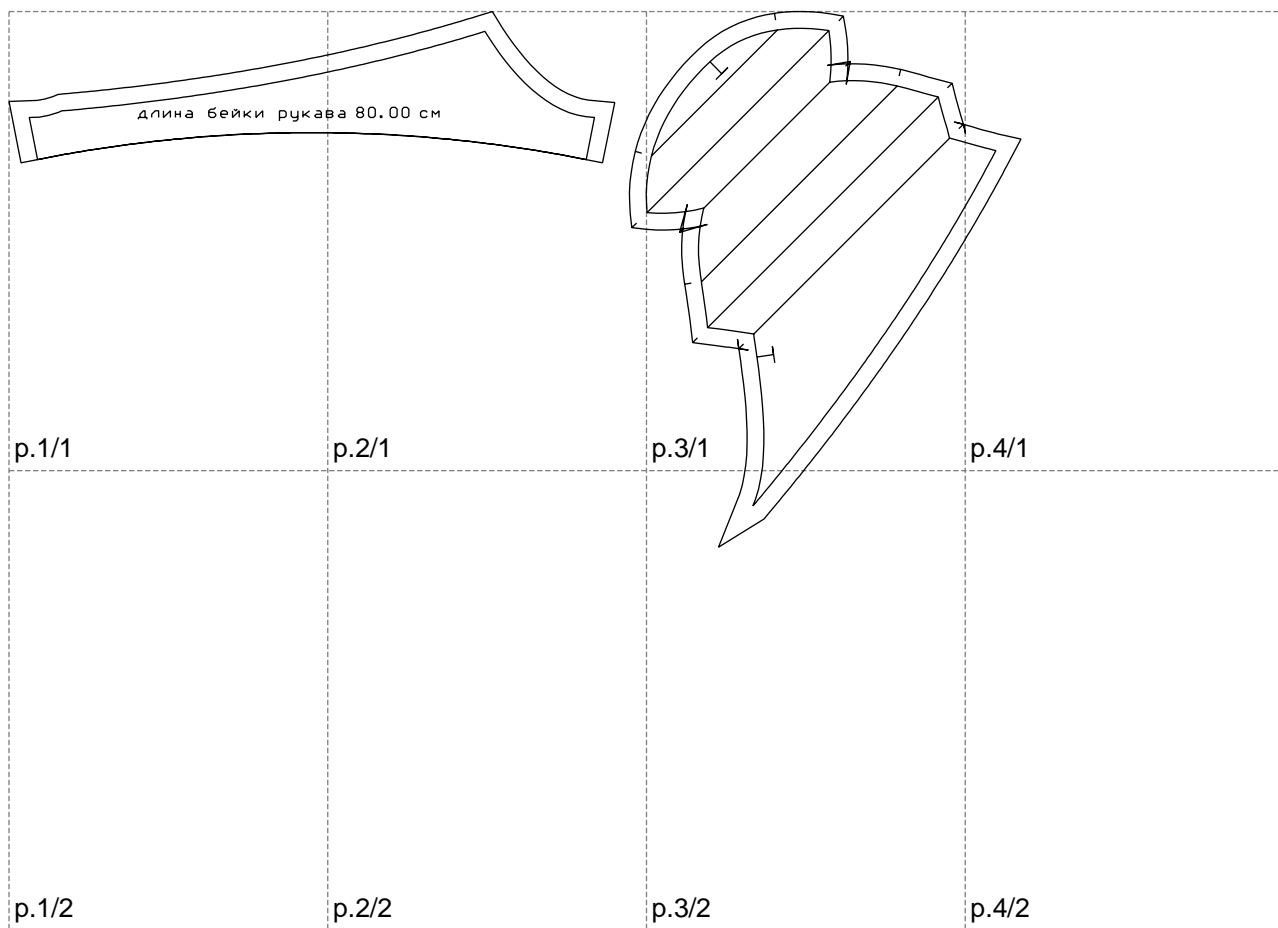

Not for print

Paper size: A4, size:602.63 x318.85 mm

Example

size:1267.31 x318.85 mm

Maneken =1 ver.0

rz_1=170

rz_16=92

rz_17=78.8

rz_18=71.8

rz_19=100

rz_20=98.1

.
.
.