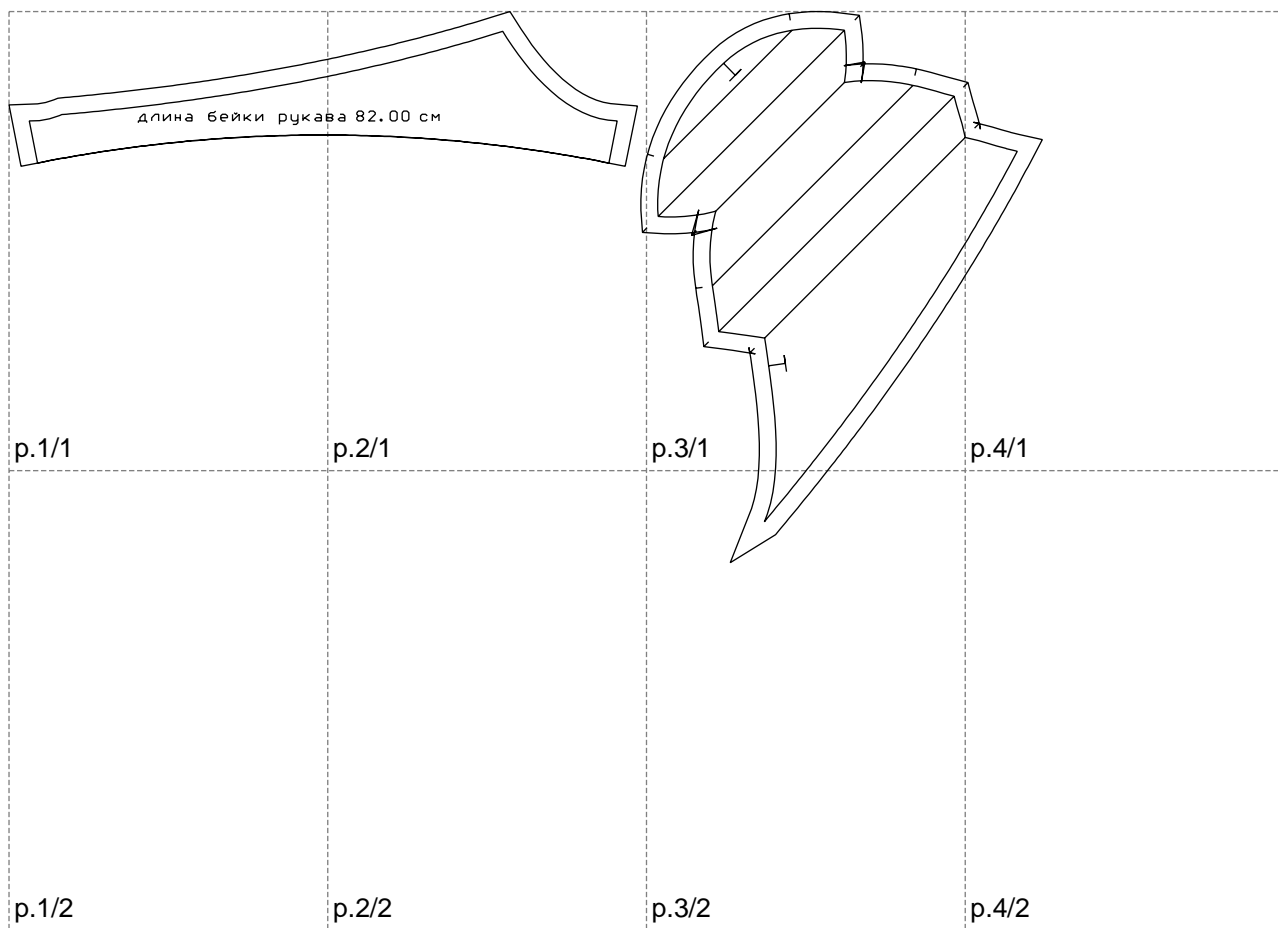

Not for print

Paper size: A4, size:615.32 x328.09 mm

# Example

size:1308.18 x328.09 mm

Maneken =1 ver.0

rz\_1=170

rz\_16=96

rz\_17=82

rz\_18=76

rz\_19=104

rz\_20=101.8

---

. . . . .  
. . . . .  
. . . . .