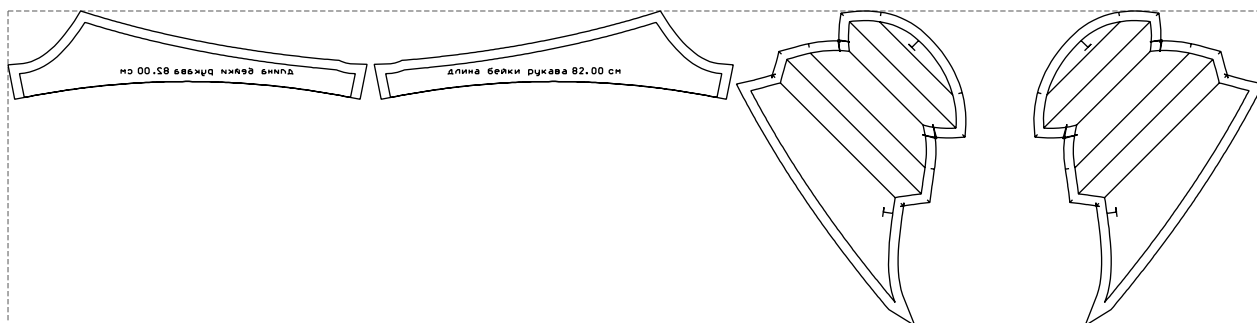

Not for print

Paper size: A4, size:615.32 x328.09 mm

# Example

size:1308.18 x328.09 mm

Maneken =1 ver.0

rz\_1=170

rz\_16=96

rz\_17=82

rz\_18=76

rz\_19=104

rz\_20=101.8

---

. . . . .  
. . . . .  
. . . . .