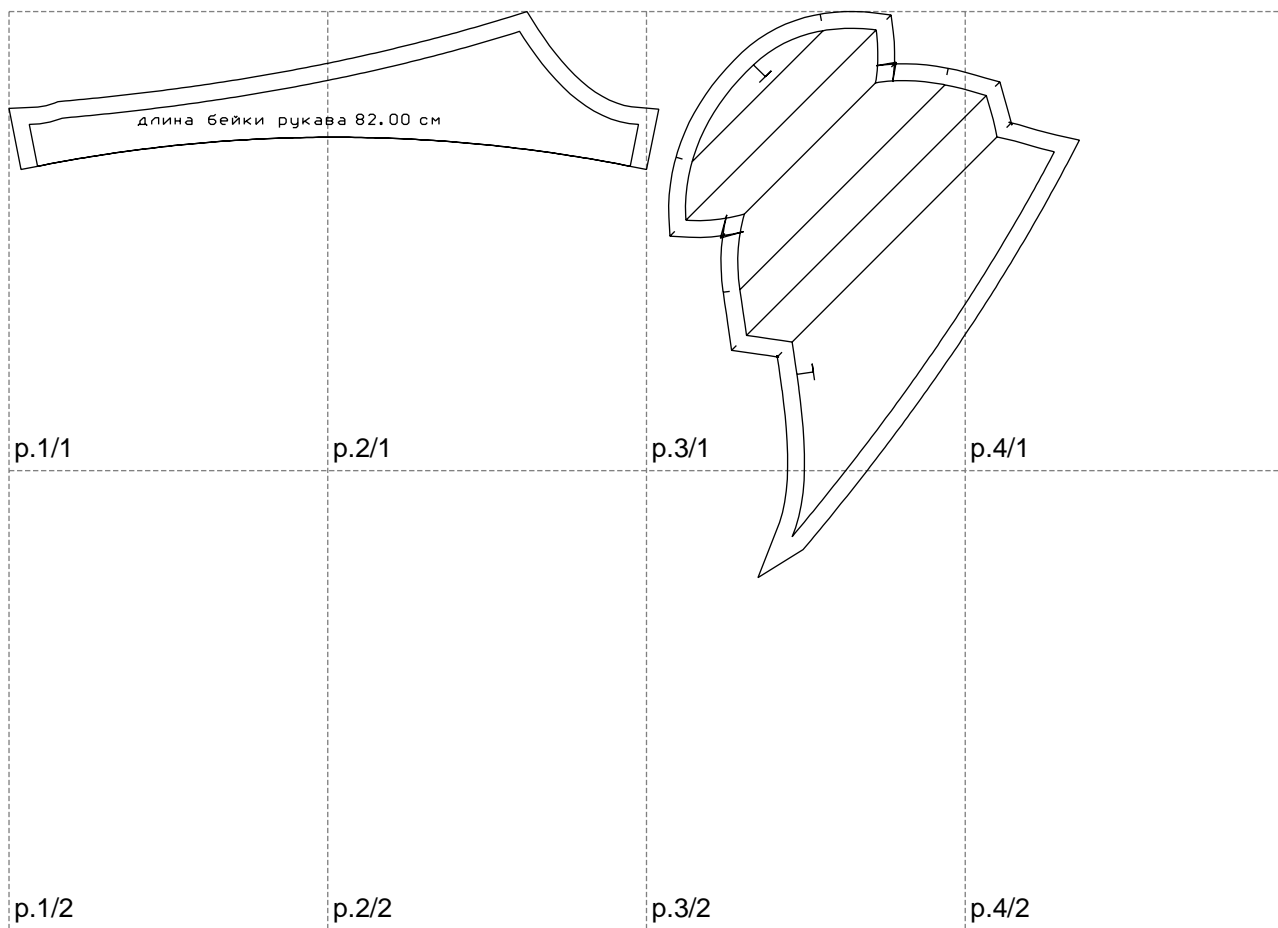

Not for print

Paper size: A4, size:637.44 x336.96 mm

# Example

size:1348.72 x336.96 mm

Maneken =1 ver.0

rz\_1=170

rz\_16=100

rz\_17=85.4

rz\_18=80.2

rz\_19=108

rz\_20=105.4

---

. . . . .  
. . . . .  
. . . . .