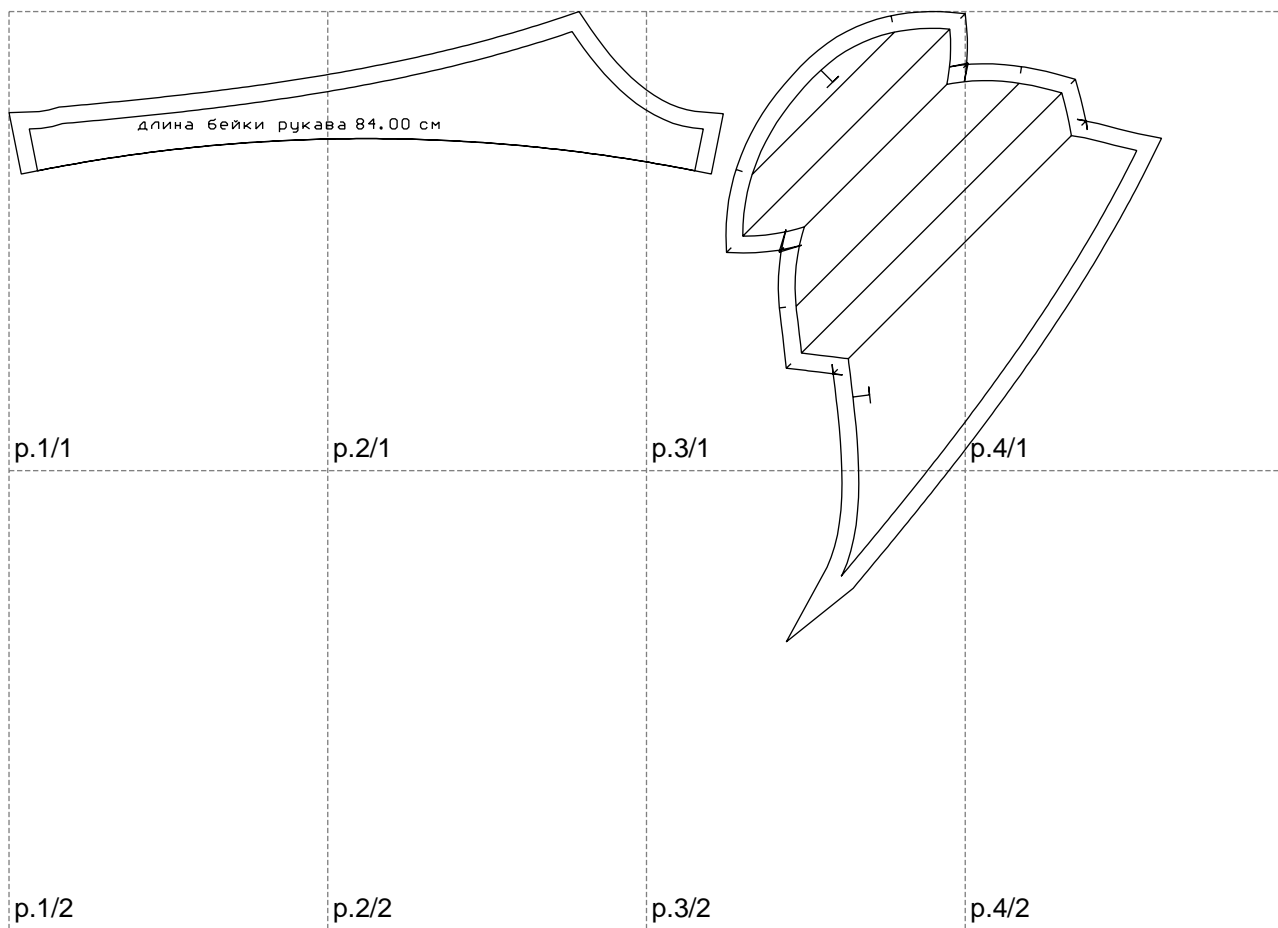

Not for print

Paper size: A4, size:686.39 x375.28 mm

# Example

size:1478.93 x375.28 mm

Maneken =1 ver.0

rz\_1=170

rz\_16=116

rz\_17=100

rz\_18=98.8

rz\_19=124

rz\_20=121

---

. . . . .  
. . . . .  
. . . . .