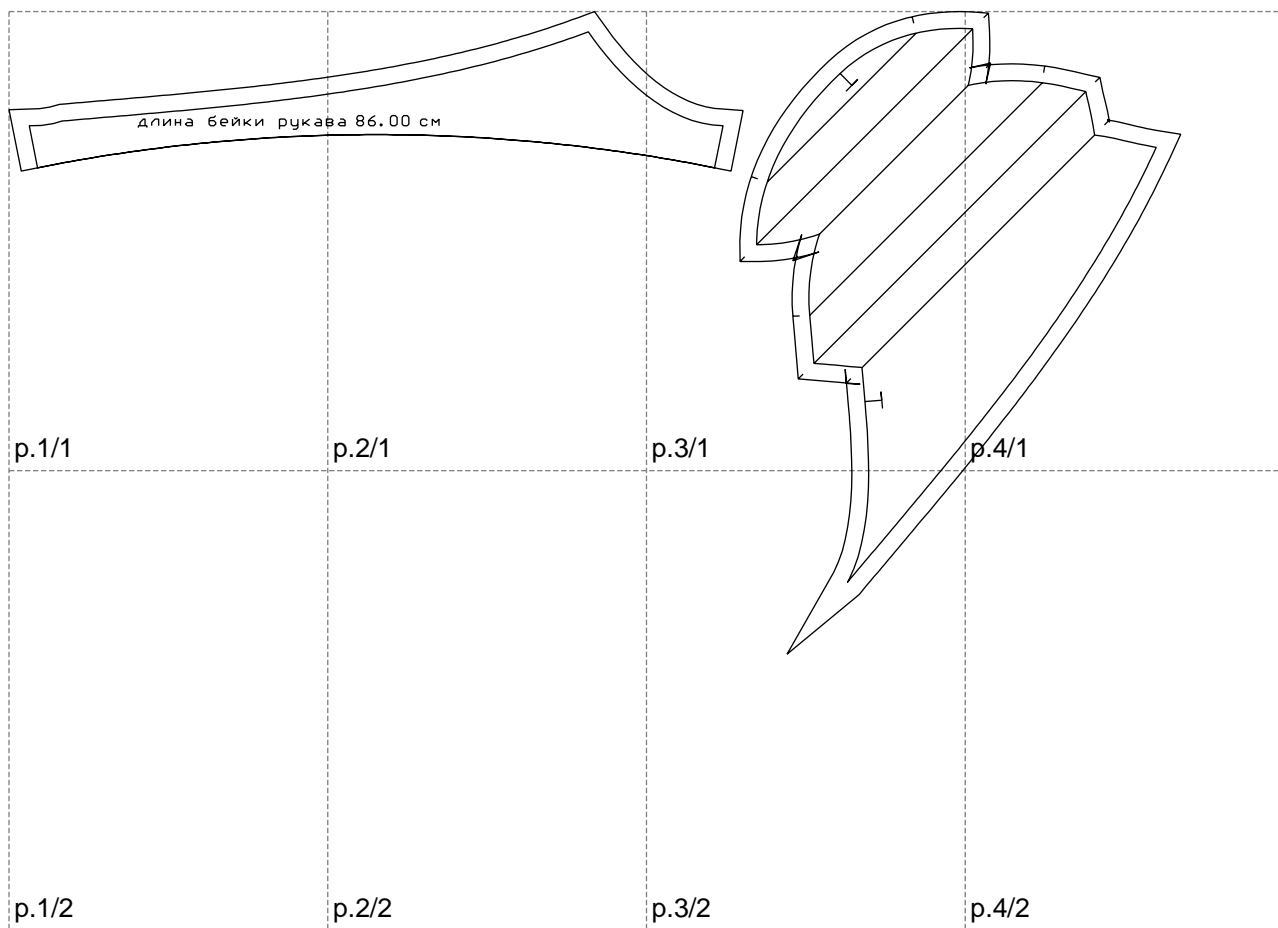

Not for print

Paper size: A4, size:697.71 x382.60 mm

# Example

size:1478.97 x382.60 mm

Maneken =1 ver.0

rz\_1=170

rz\_16=120

rz\_17=104

rz\_18=103.6

rz\_19=128

rz\_20=125.1

---

. . . . .  
. . . . .  
. . . . .