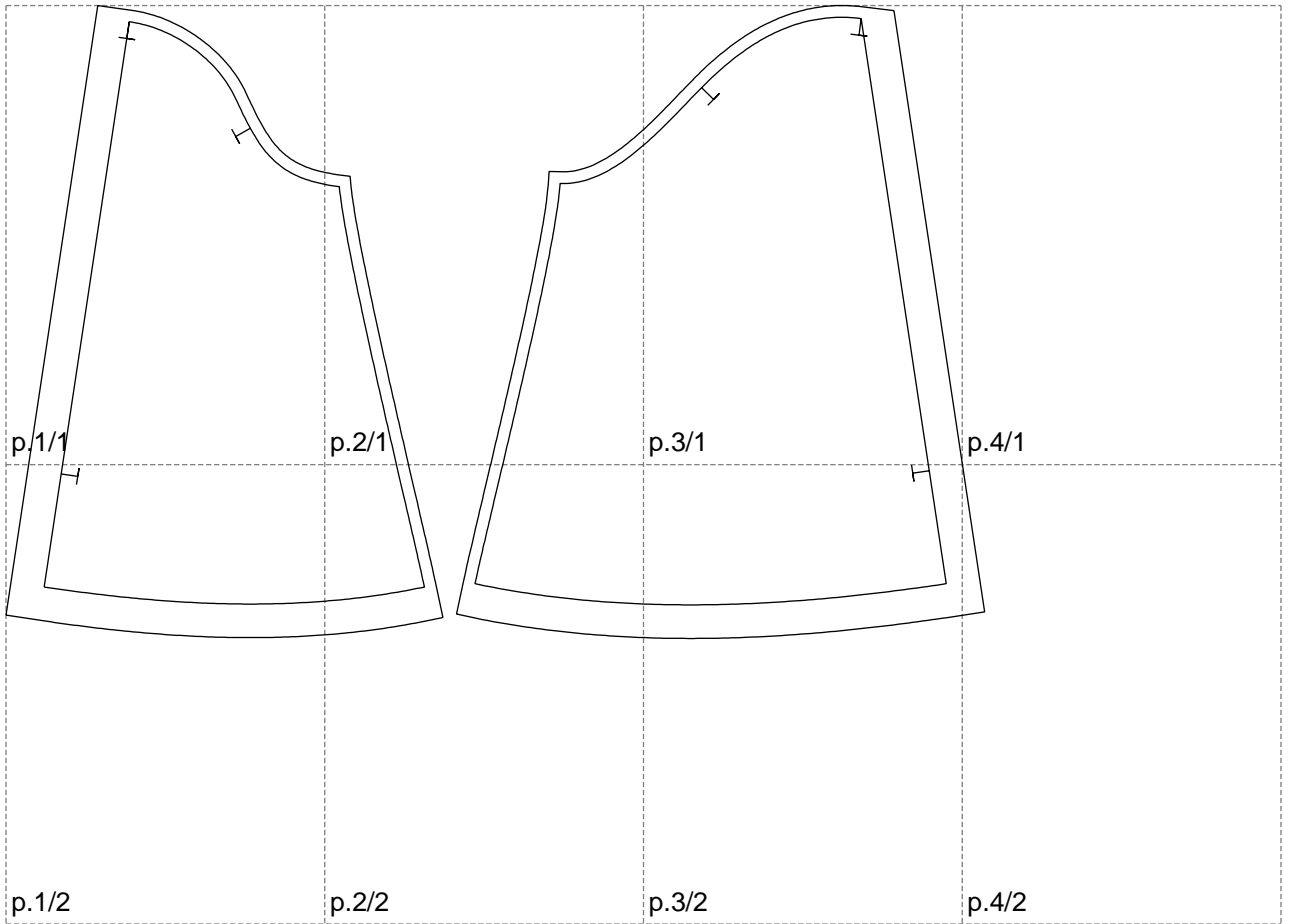

Not for print

Paper size: A4, size:582.72 x376.82 mm

# Example

size:1166.65 x376.82 mm

Maneken =1 ver.0

rz\_1=170

rz\_16=88

rz\_17=75.6

rz\_18=67.6

rz\_19=96

rz\_20=94.6

---

. . . . .  
. . . . .  
. . . . .