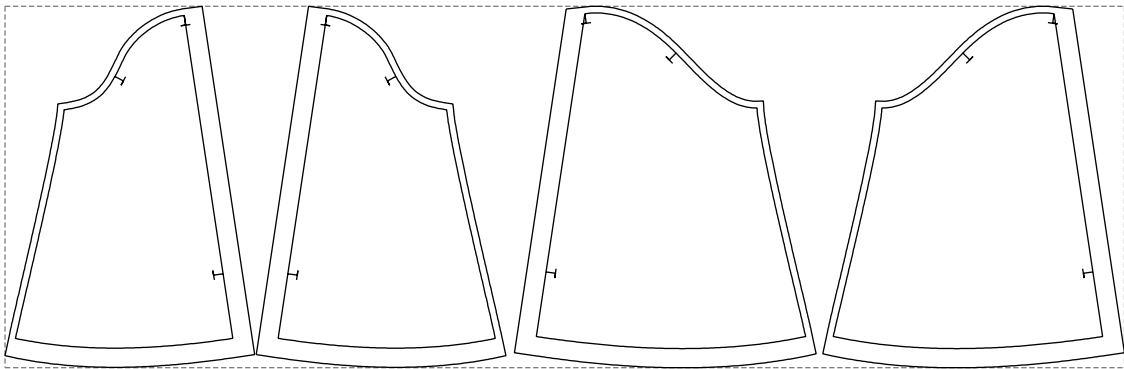

Not for print

Paper size: A4, size:582.72 x376.82 mm

# Example

size:1166.65 x376.82 mm

Maneken =1 ver.0

rz\_1=170

rz\_16=88

rz\_17=75.6

rz\_18=67.6

rz\_19=96

rz\_20=94.6

---

. . . . .  
. . . . .  
. . . . .