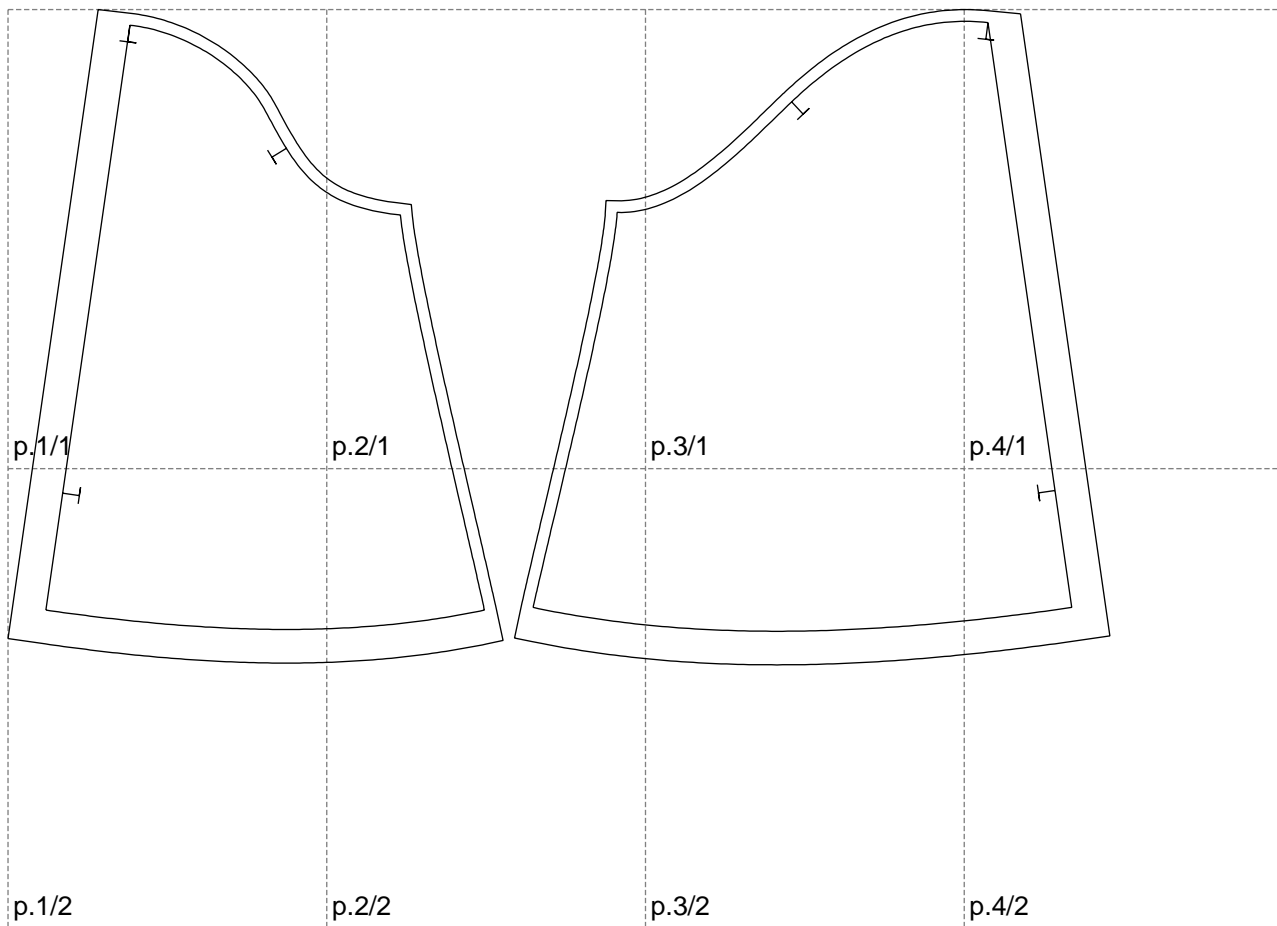

Not for print

Paper size: A4, size:656.16 x390.15 mm

Example

size:1318.37 x390.15 mm

Maneken =1 ver.0

rz_1=170

rz_16=108

rz_17=92.5

rz_18=89.2

rz_19=116

rz_20=113

.
.
.