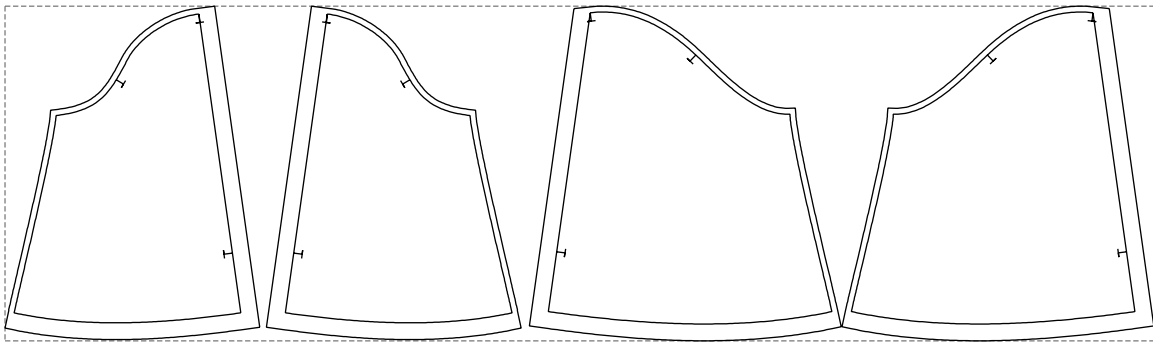

Not for print

Paper size: A4, size:675.36 x398.59 mm

Example

size:1368.40 x398.59 mm

Maneken =1 ver.0

rz_1=170

rz_16=116

rz_17=100

rz_18=98.8

rz_19=124

rz_20=121

.
.
.