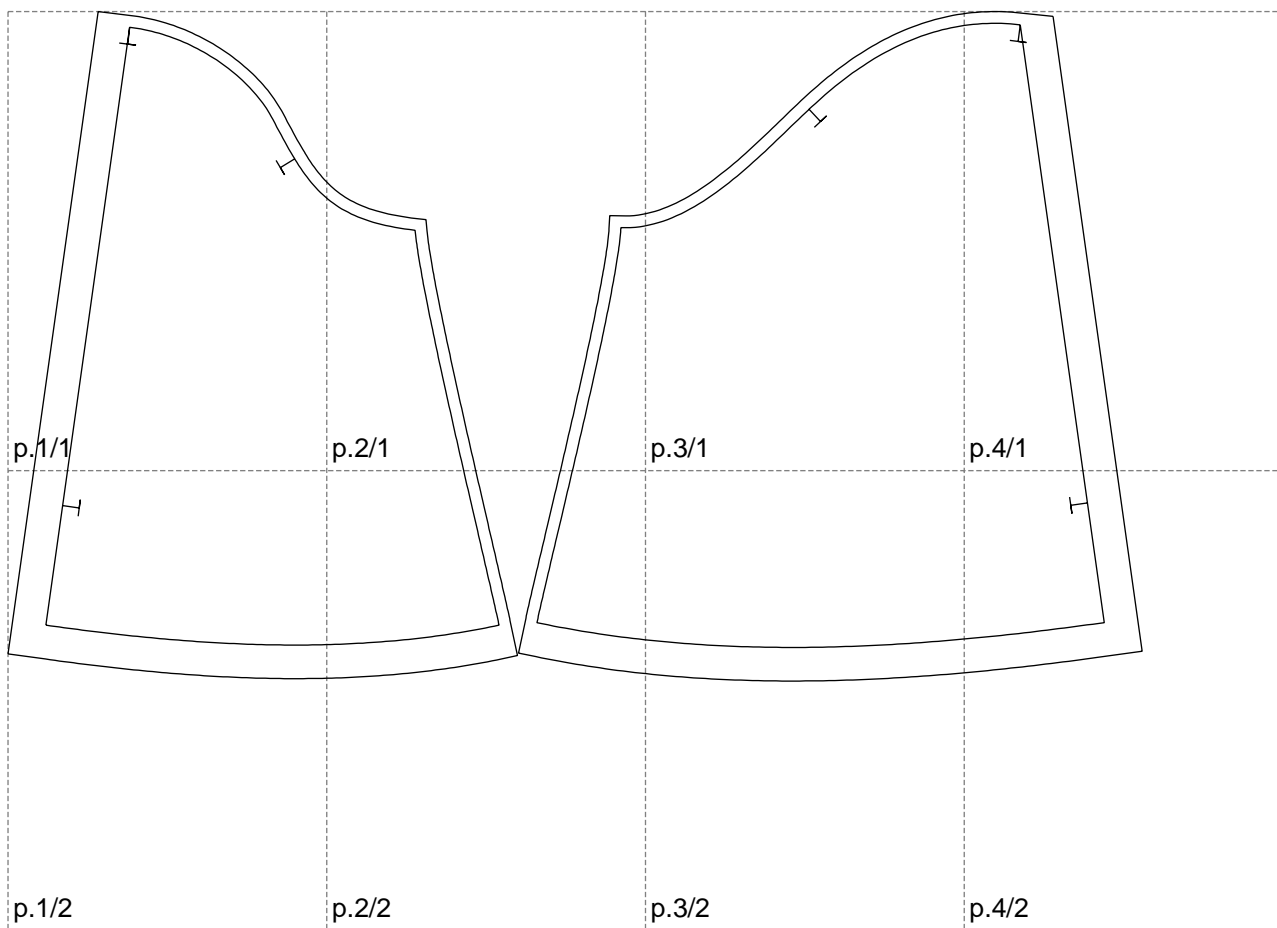

Not for print

Paper size: A4, size:675.36 x398.59 mm

Example

size:1368.40 x398.59 mm

Maneken =1 ver.0

rz_1=170

rz_16=116

rz_17=100

rz_18=98.8

rz_19=124

rz_20=121

.
.
.