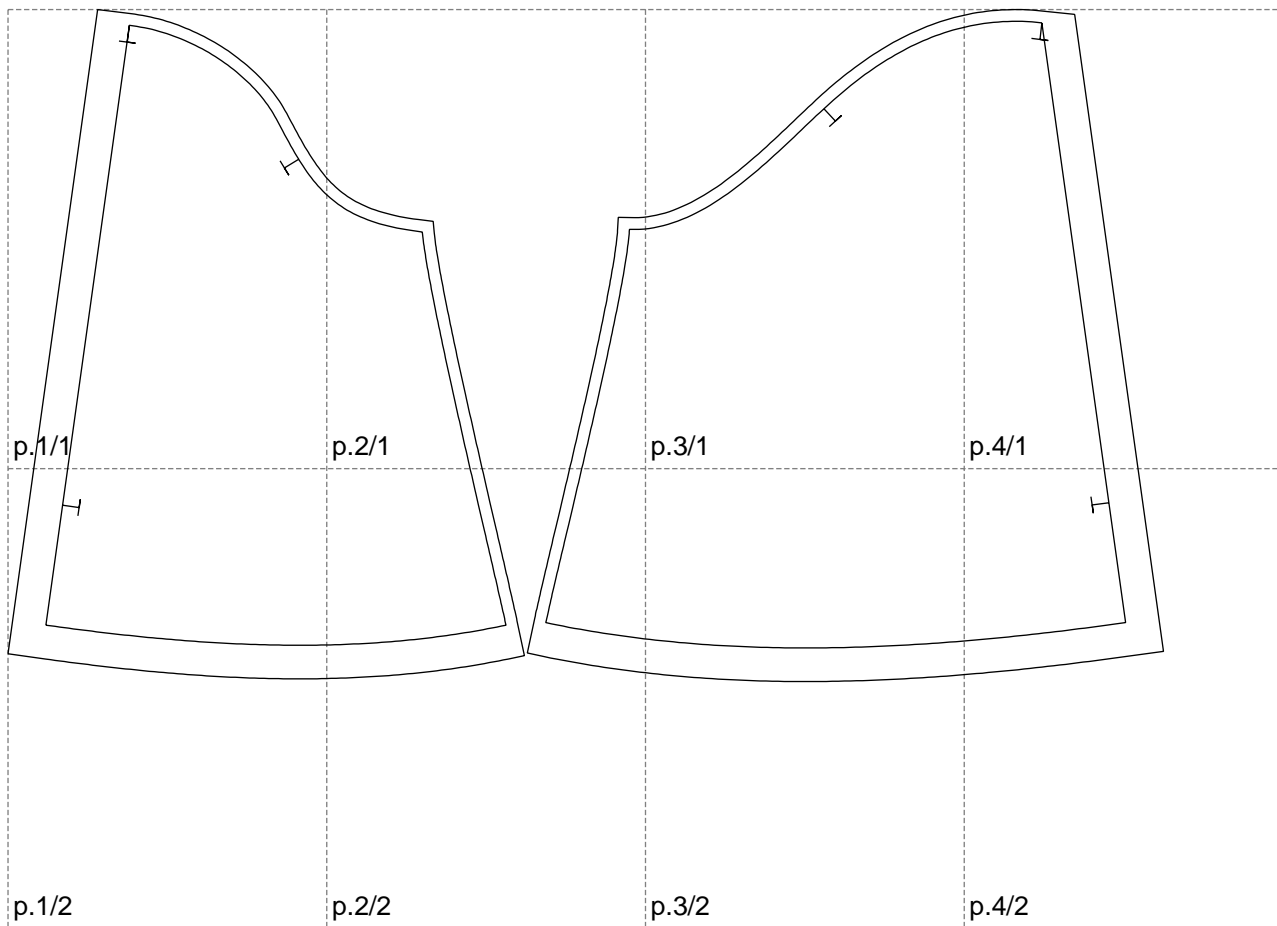

Not for print

Paper size: A4, size:688.09 x400.08 mm

Example

size:1378.86 x400.08 mm

Maneken =1 ver.0

rz_1=170

rz_16=120

rz_17=104

rz_18=103.6

rz_19=128

rz_20=125.1

.
.
.