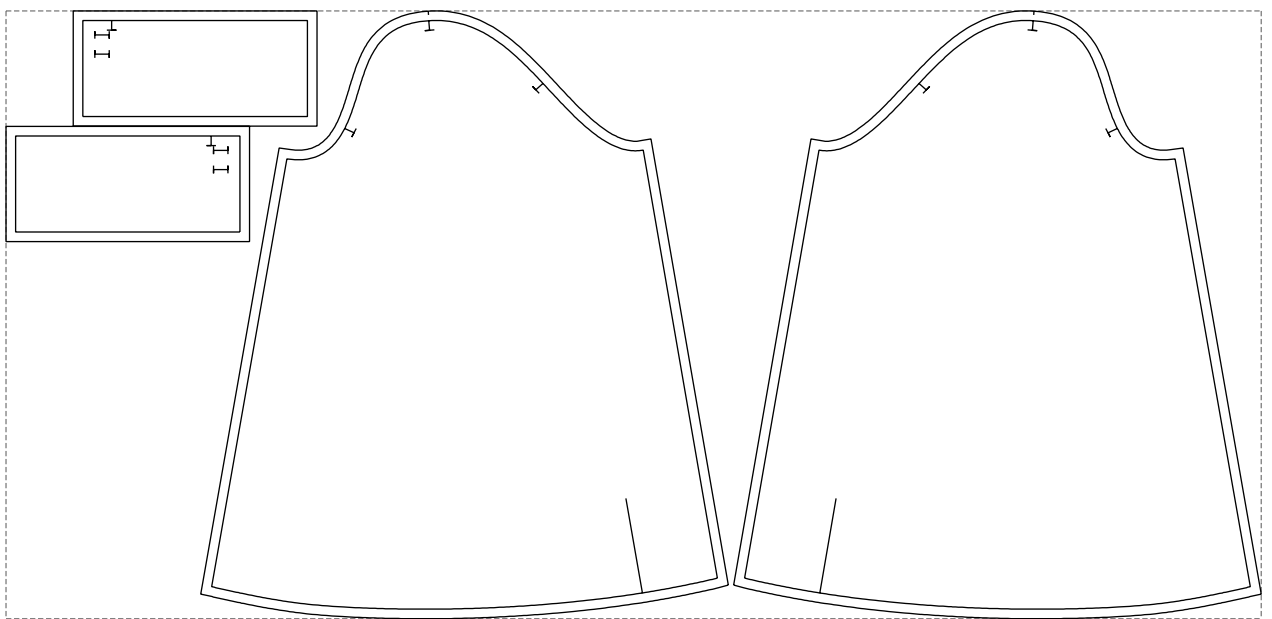

Not for print

Paper size: A4, size:685.89 x633.58 mm

Example

size:1308.23 x633.58 mm

Maneken =1 ver.0

rz_1=170

rz_16=88

rz_17=75.6

rz_18=67.6

rz_19=96

rz_20=94.6

.
.
.