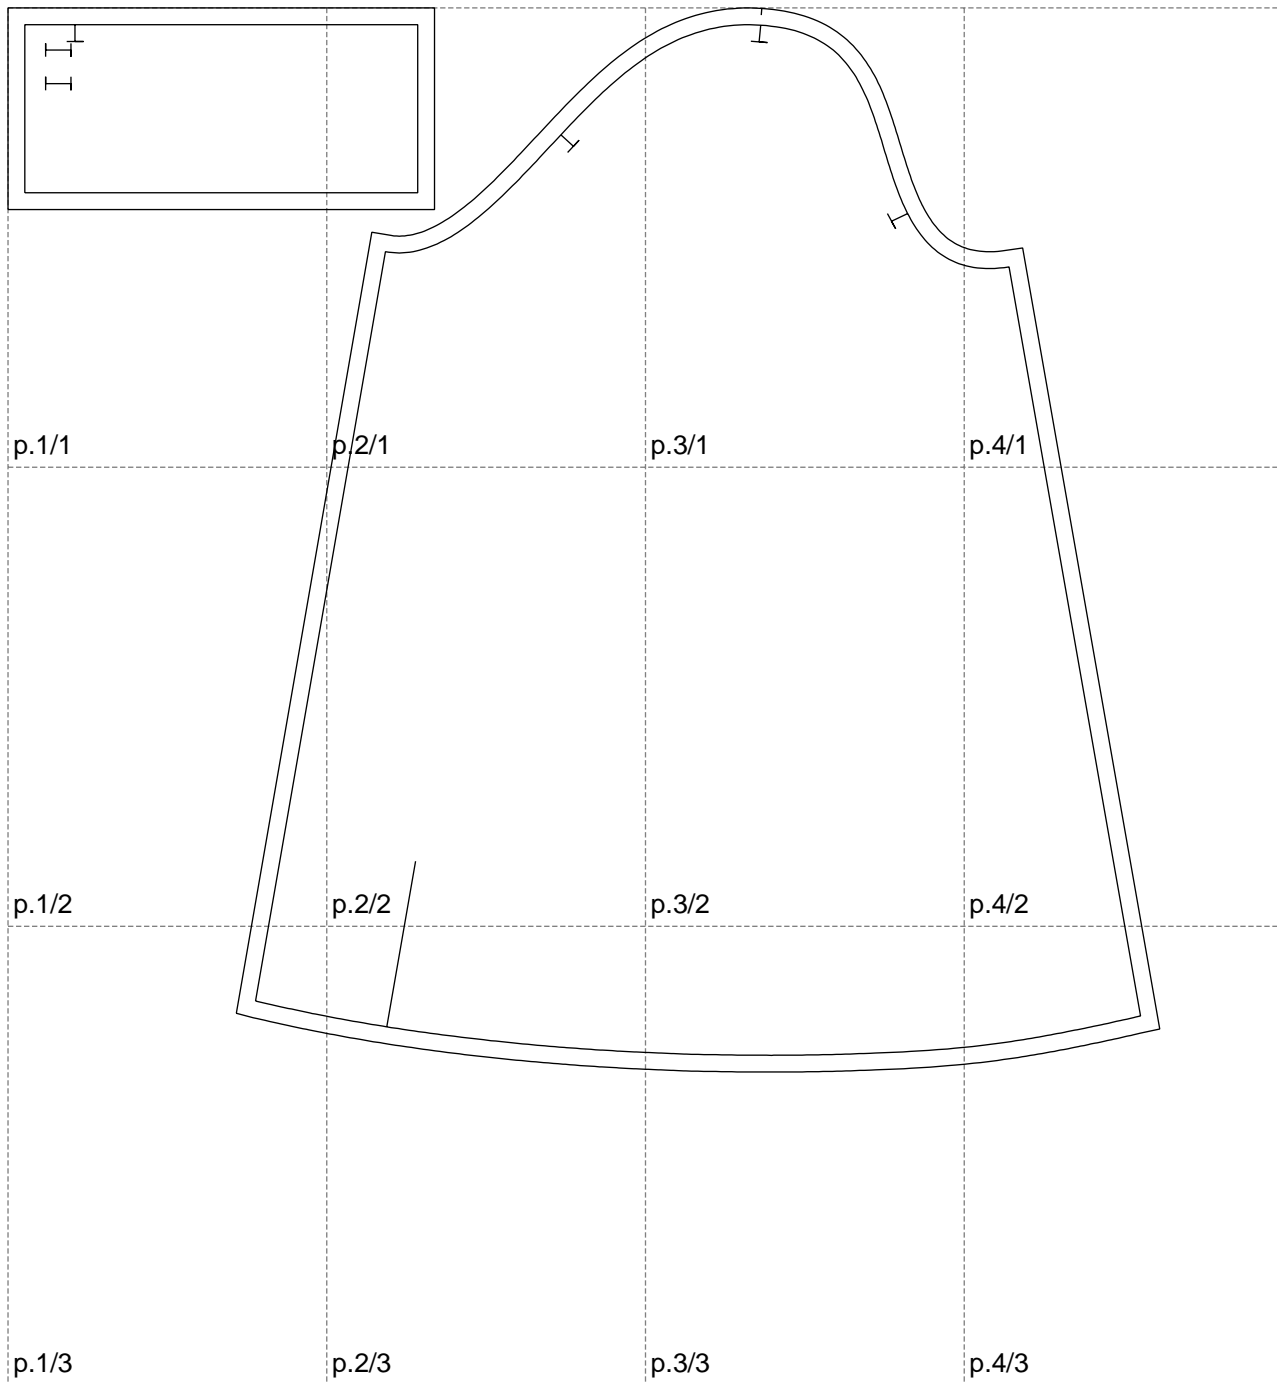

Not for print

Paper size: A4, size:685.89 x633.58 mm

Example

size:1308.23 x633.58 mm

Maneken =1 ver.0

rz_1=170

rz_16=88

rz_17=75.6

rz_18=67.6

rz_19=96

rz_20=94.6

.
.
.