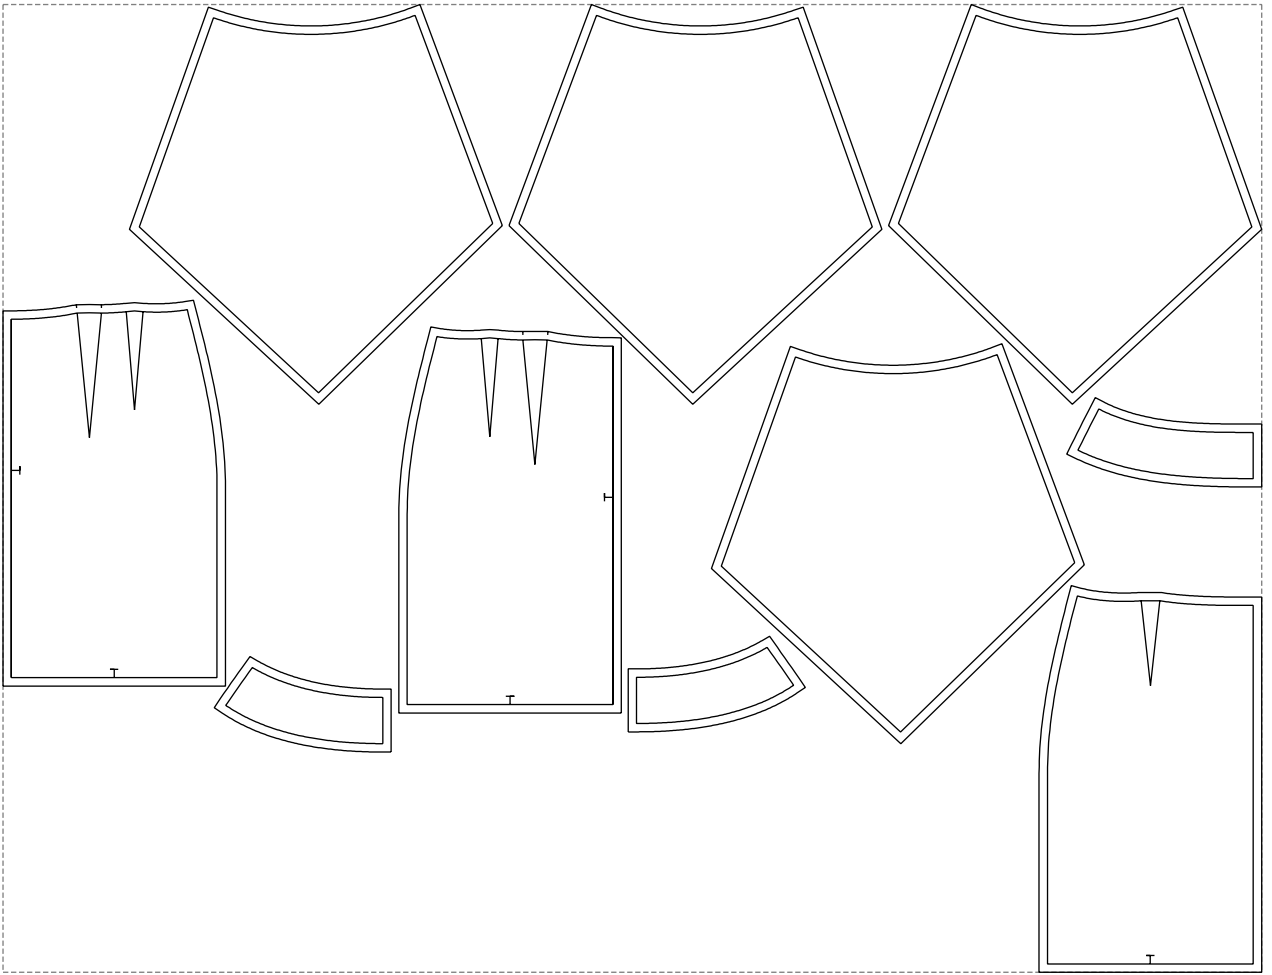

Not for print

Paper size: A4, size:1399.00 x476.17 mm

# Example

size:1499.00 x1152.72 mm

Maneken =1 ver.0

rz\_1=170

rz\_16=88

rz\_17=75.6

rz\_18=67.6

rz\_19=96