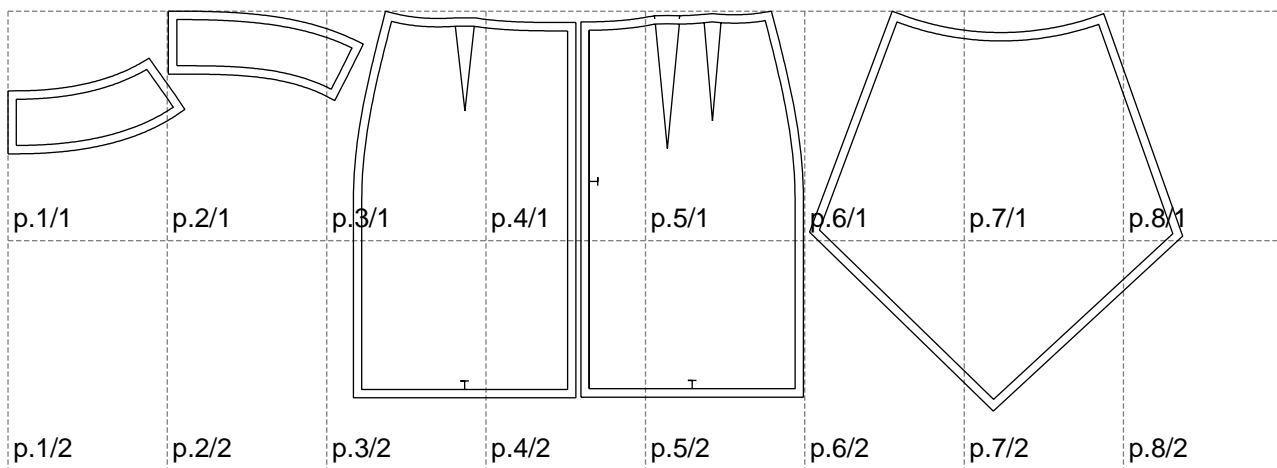

Not for print

Paper size: A4, size:1399.00 x476.17 mm

# Example

size:1499.00 x1152.72 mm

Maneken =1 ver.0

rz\_1=170

rz\_16=88

rz\_17=75.6

rz\_18=67.6

rz\_19=96

rz\_20=94.6

---

. . . . .  
. . . . .  
. . . . .