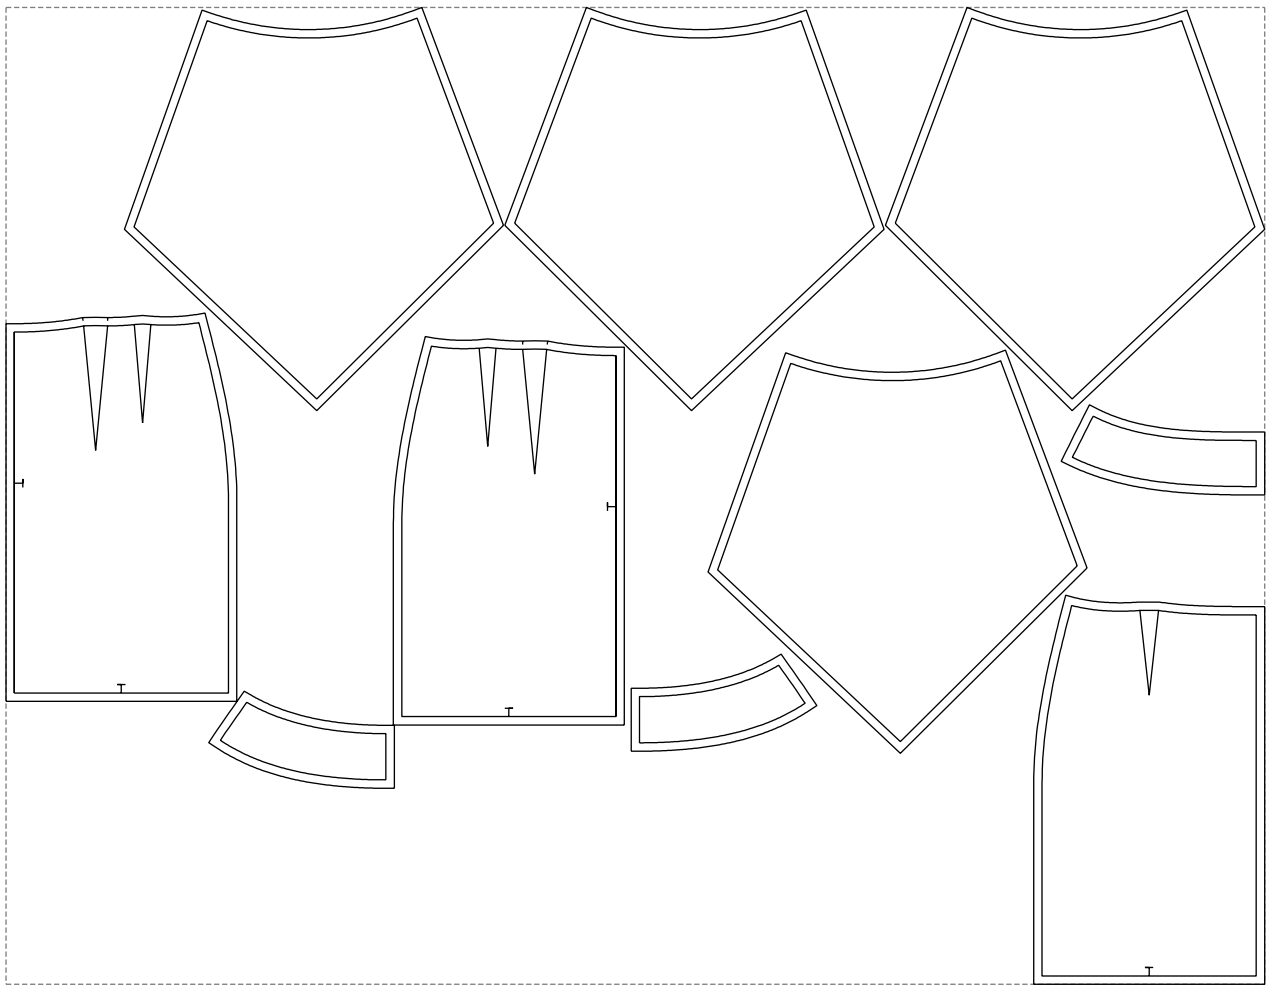

Not for print

Paper size: A4, size:1368.80 x480.22 mm

# Example

size:1499.00 x1163.68 mm

Maneken =1 ver.0

rz\_1=170

rz\_16=92

rz\_17=78.8

rz\_18=71.8

rz\_19=100