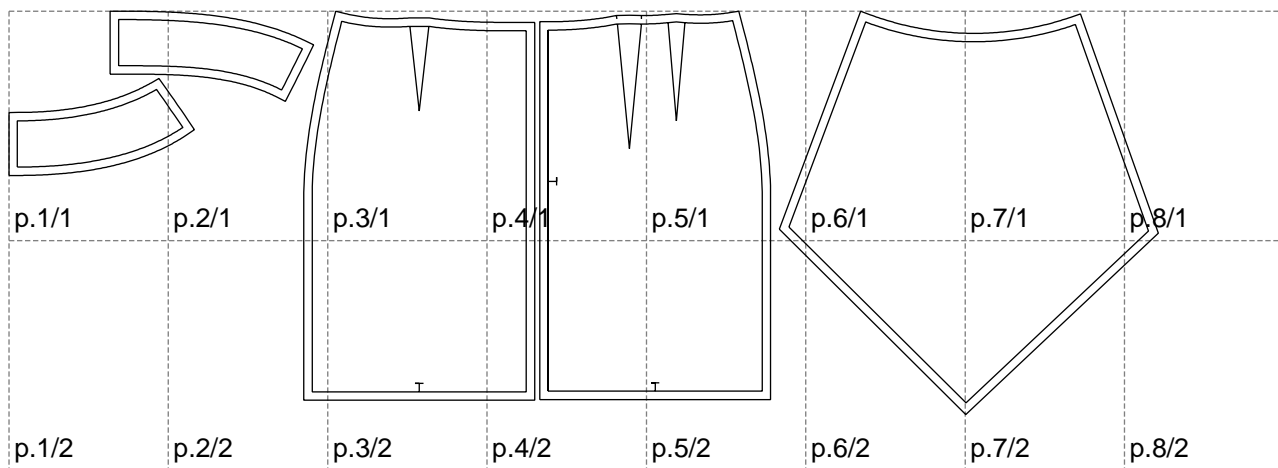

Not for print

Paper size: A4, size:1368.80 x480.22 mm

# Example

size:1499.00 x1163.68 mm

Maneken =1 ver.0

rz\_1=170

rz\_16=92

rz\_17=78.8

rz\_18=71.8

rz\_19=100

rz\_20=98.1

---

. . . . .  
. . . . .  
. . . . .