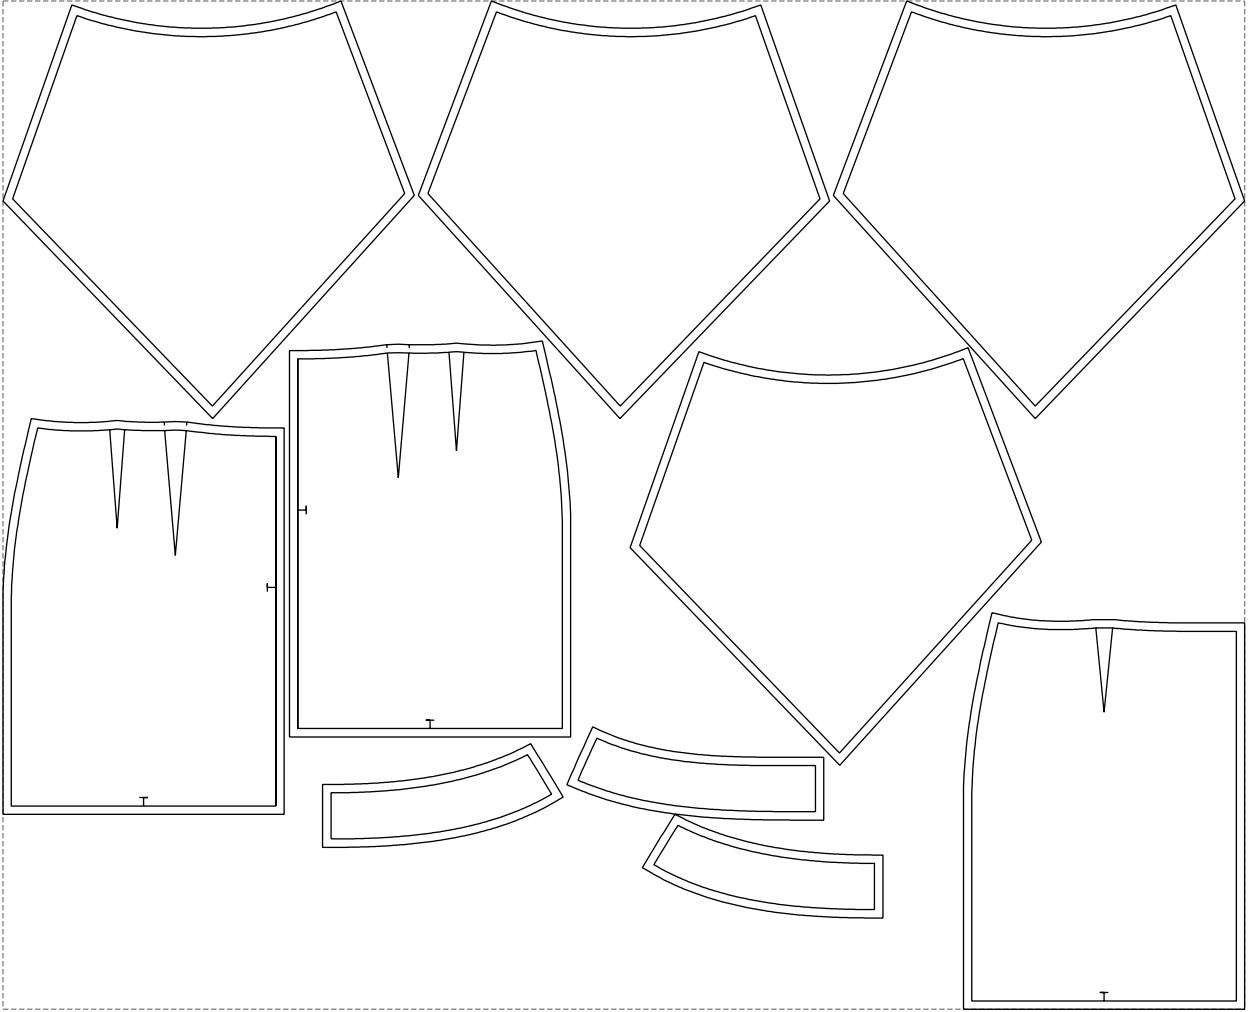

Not for print

Paper size: A4, size:1388.97 x555.48 mm

# Example

size:1478.93 x1201.04 mm

Maneken =1 ver.0

rz\_1=170

rz\_16=116

rz\_17=100

rz\_18=98.8

rz\_19=124