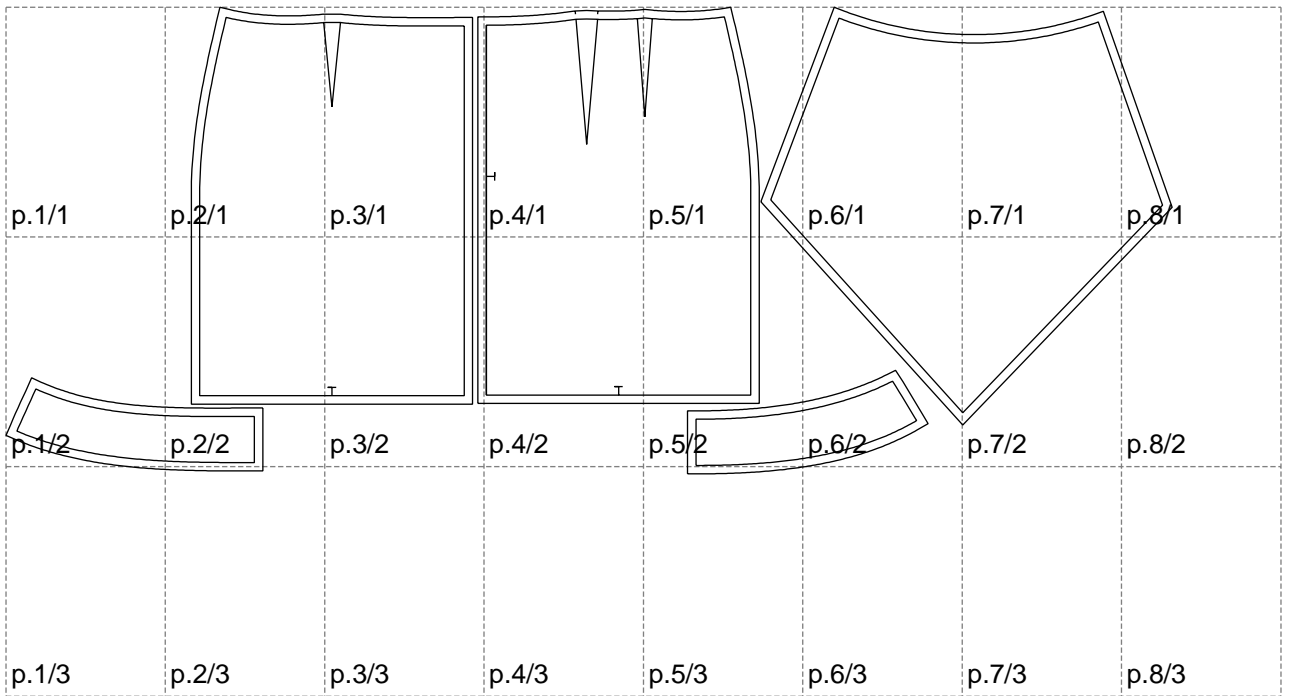

Not for print

Paper size: A4, size:1388.97 x555.48 mm

# Example

size:1478.93 x1201.04 mm

Maneken =1 ver.0

rz\_1=170

rz\_16=116

rz\_17=100

rz\_18=98.8

rz\_19=124

rz\_20=121

---

. . . . .  
. . . . .  
. . . . .