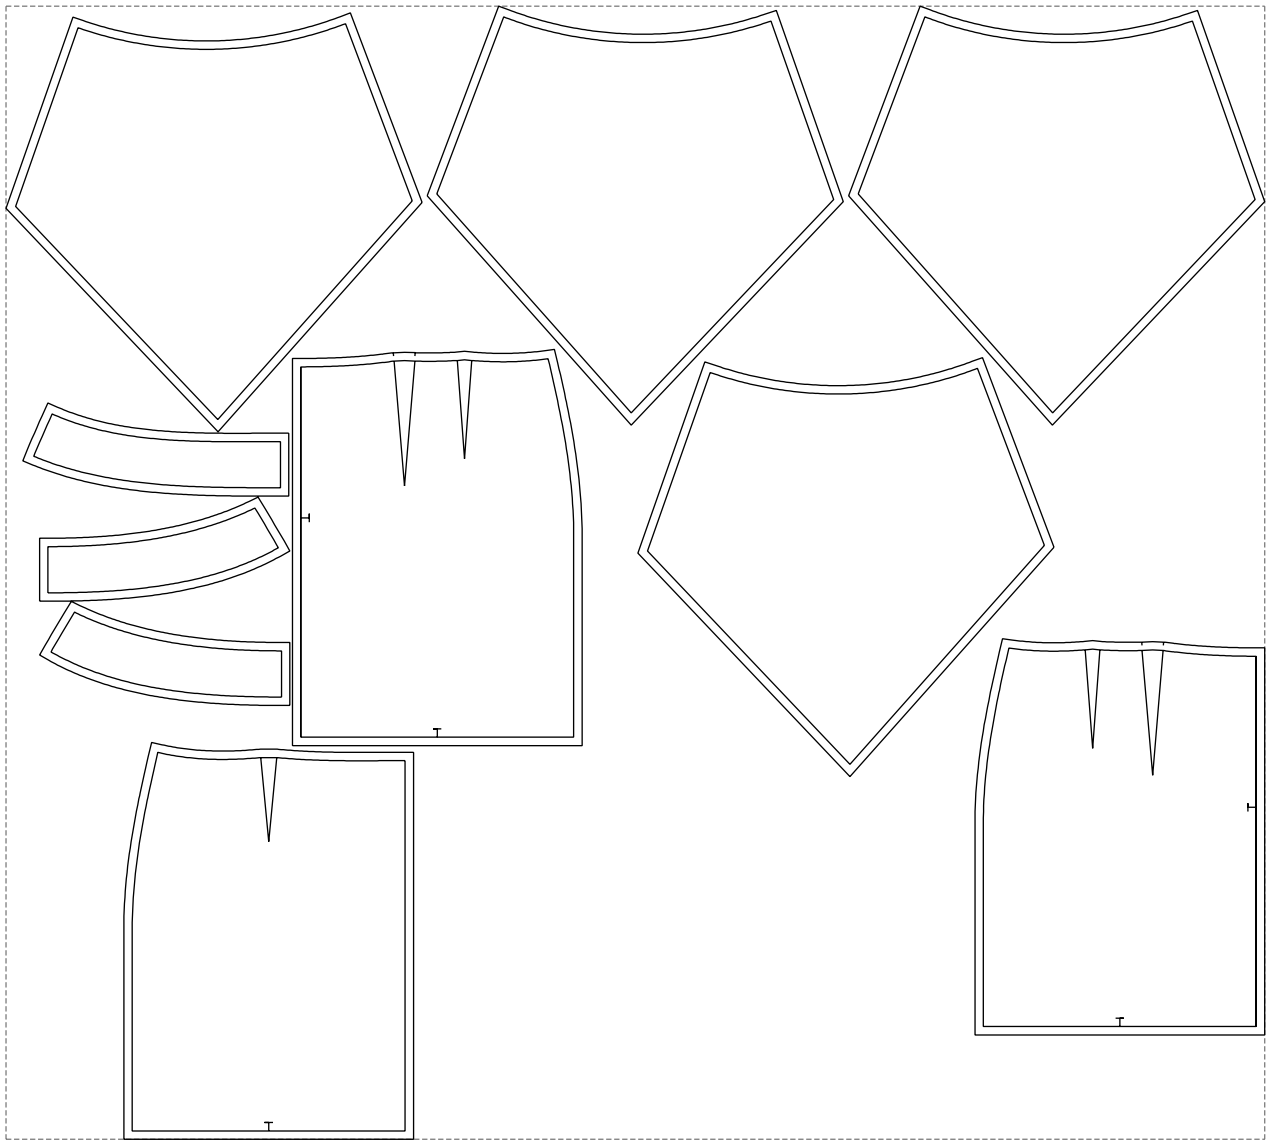

Not for print

Paper size: A4, size:1358.92 x553.85 mm

# Example

size:1499.00 x1349.81 mm

Maneken =1 ver.0

rz\_1=170

rz\_16=120

rz\_17=104

rz\_18=103.6

rz\_19=128

rz\_20=125.1

---

. . . . .  
. . . . .  
. . . . .