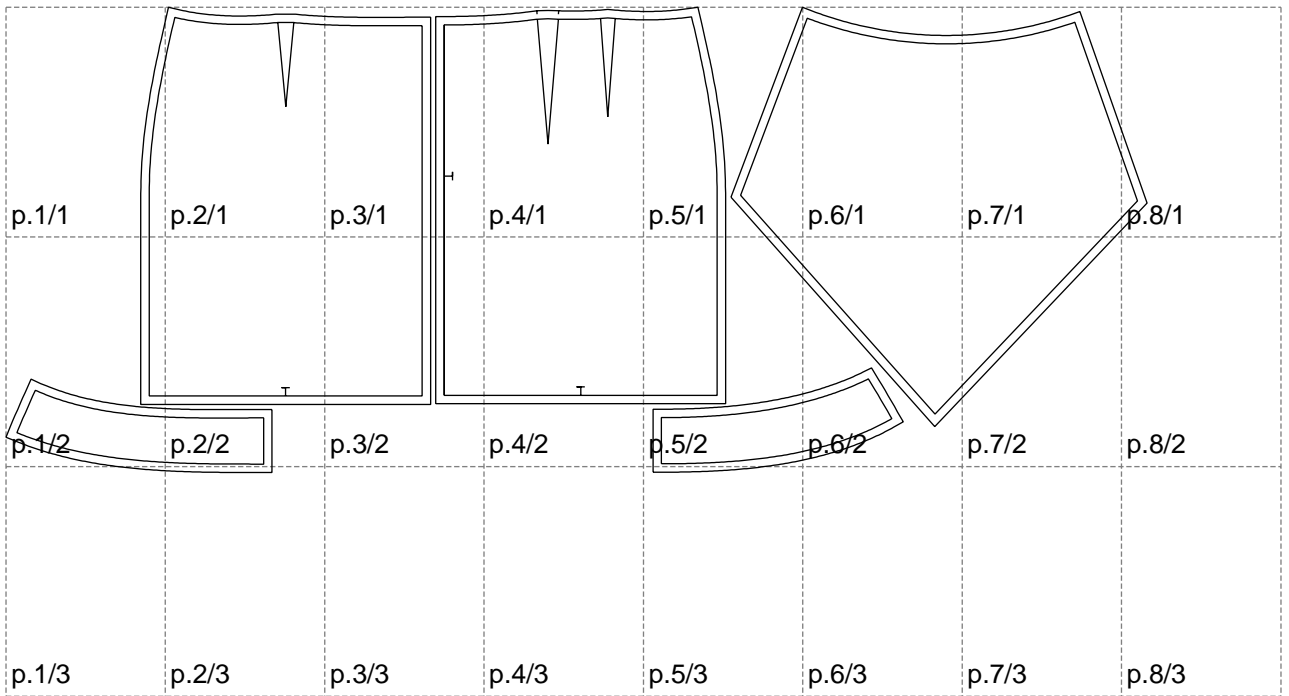

Not for print

Paper size: A4, size:1358.92 x553.85 mm

# Example

size:1499.00 x1349.81 mm

Maneken =1 ver.0

rz\_1=170

rz\_16=120

rz\_17=104

rz\_18=103.6

rz\_19=128

rz\_20=125.1

---

. . . . .  
. . . . .  
. . . . .