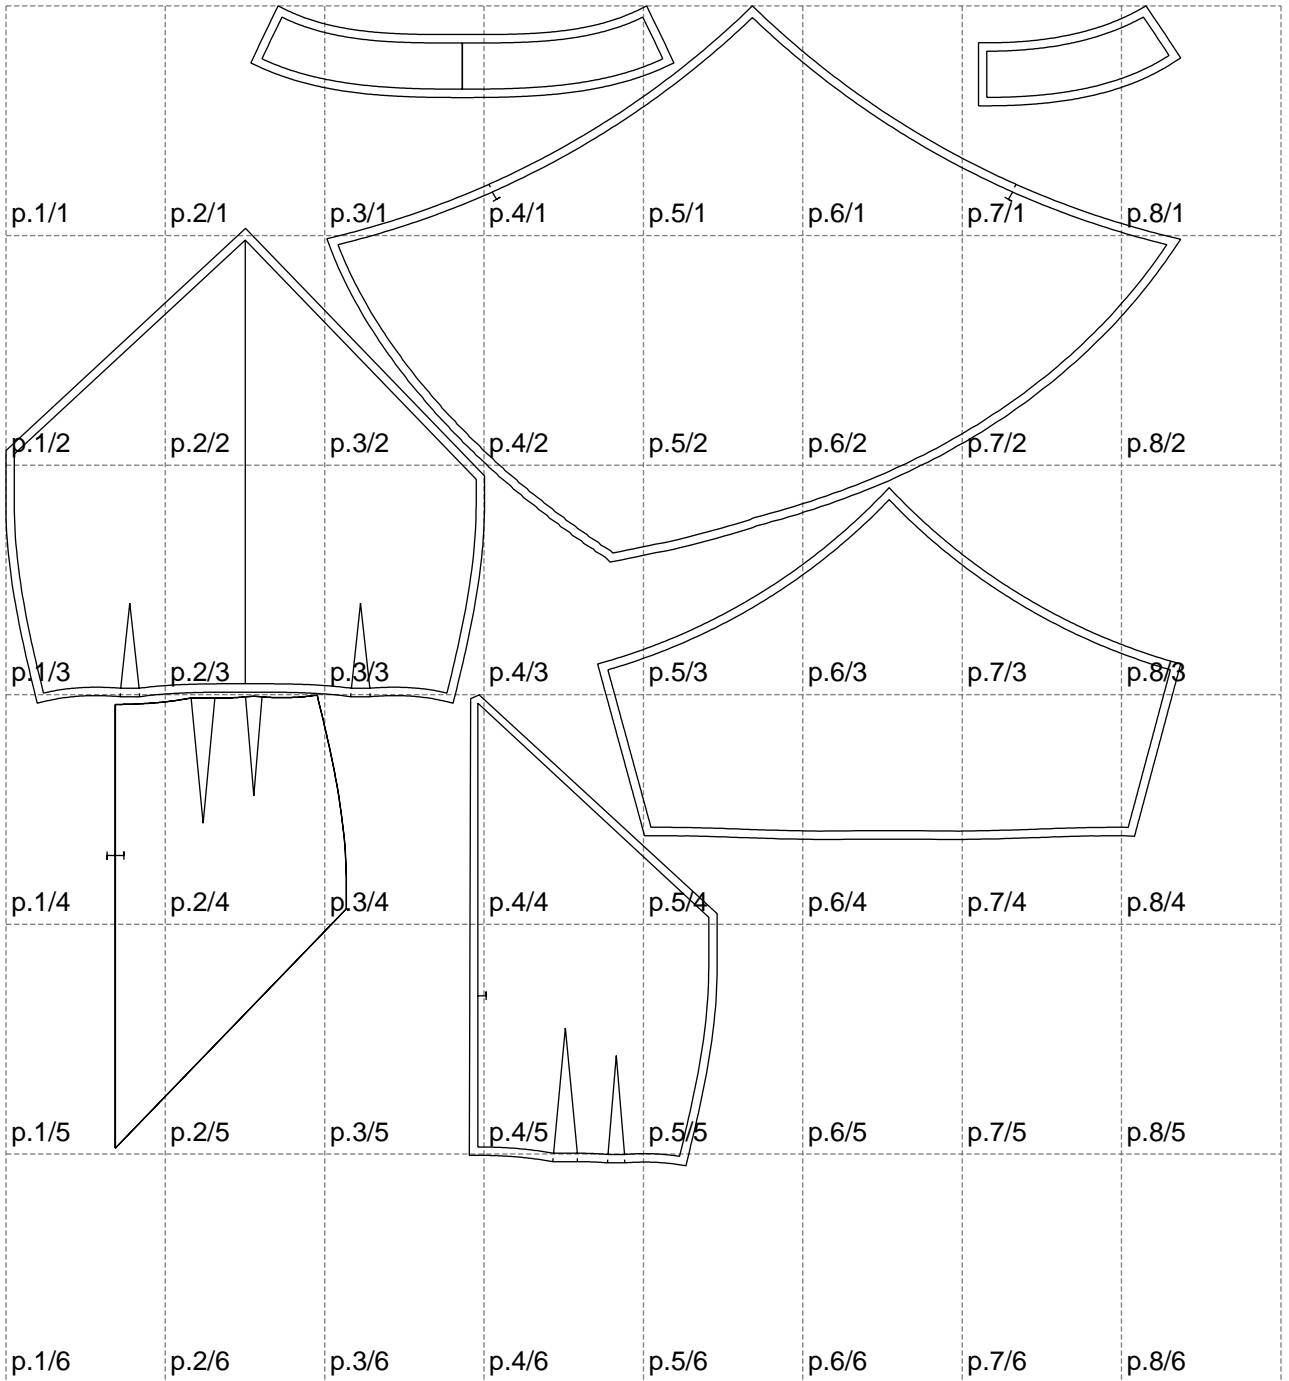

Not for print

Paper size: A4, size:1399.00 x1381.01 mm

# Example

size:1509.00 x1428.09 mm

Maneken =1 ver.0

rz\_1=170

rz\_16=100

rz\_17=85.4

rz\_18=80.2

rz\_19=108

rz\_20=105.4

---

. . . . .  
. . . . .  
. . . . .