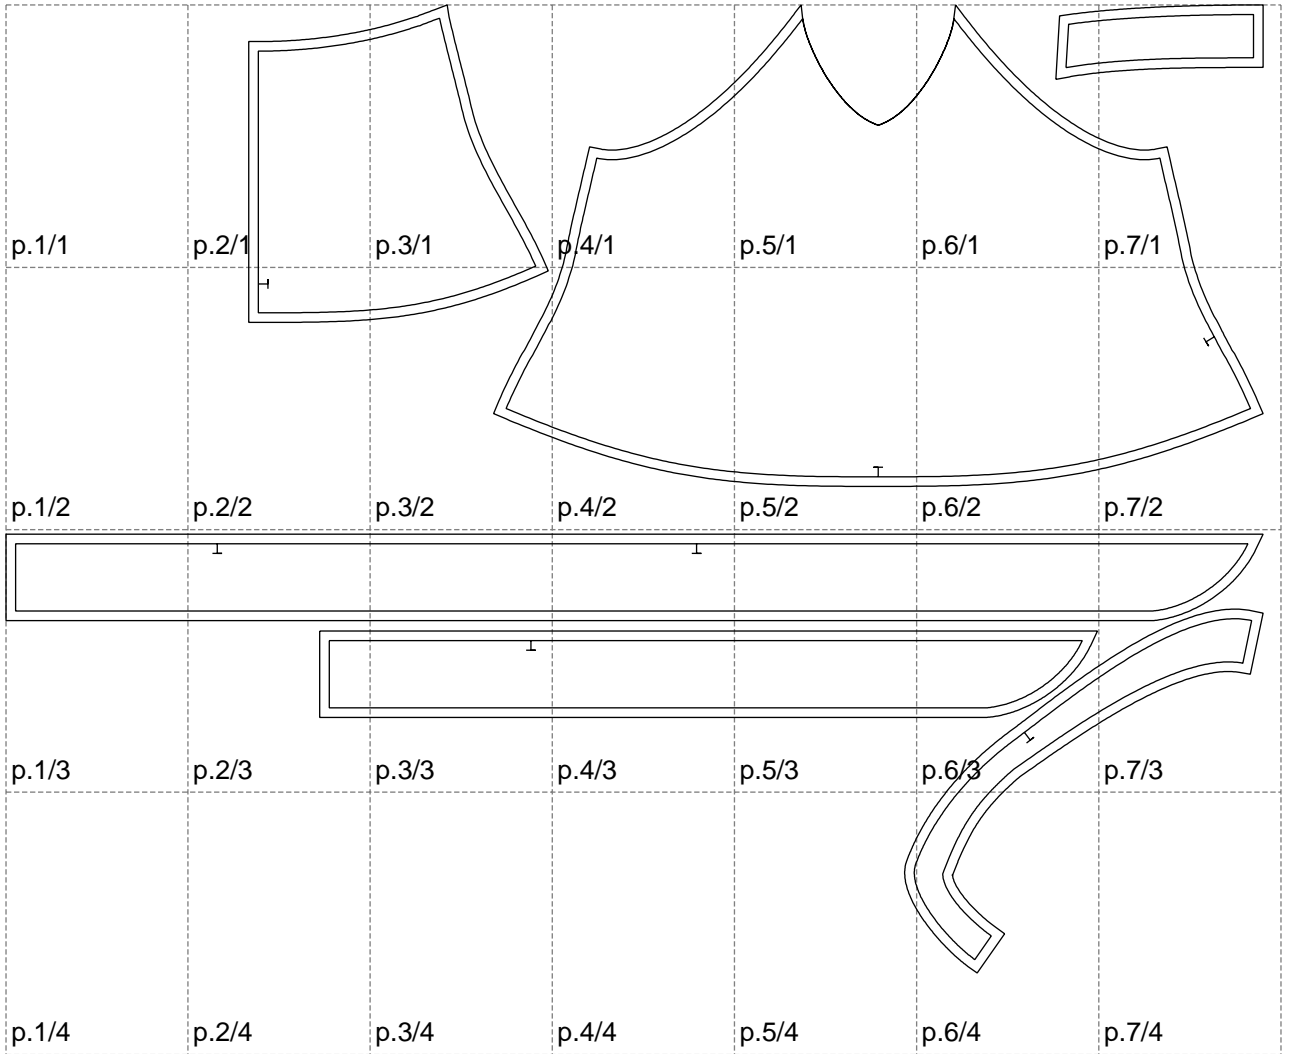

Not for print

Paper size: A4, size:1309.96 x1008.58 mm

# Example

size:1499.00 x1451.49 mm

Maneken =1 ver.0

rz\_1=170

rz\_16=92

rz\_17=78.8

rz\_18=71.8

rz\_19=100

rz\_20=98.1

---

. . . . .  
. . . . .  
. . . . .