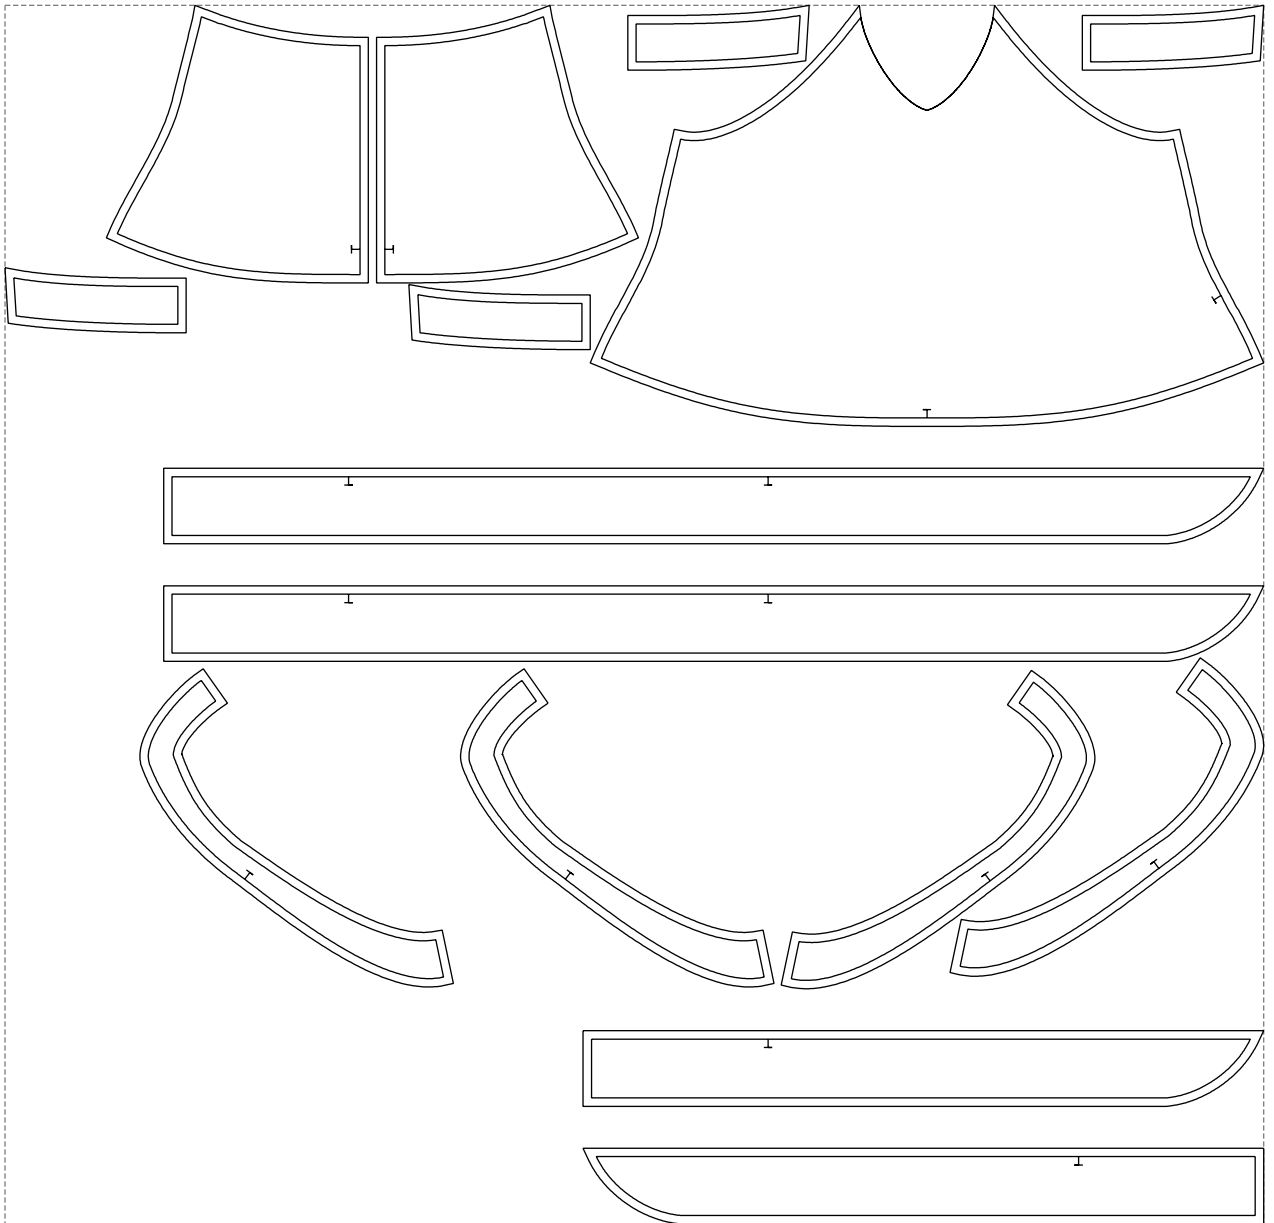

Not for print

Paper size: A4, size:1309.96 x1008.58 mm

# Example

size:1499.00 x1451.49 mm

Maneken =1 ver.0

rz\_1=170

rz\_16=92

rz\_17=78.8

rz\_18=71.8

rz\_19=100

rz\_20=98.1

---

. . . . .  
. . . . .  
. . . . .