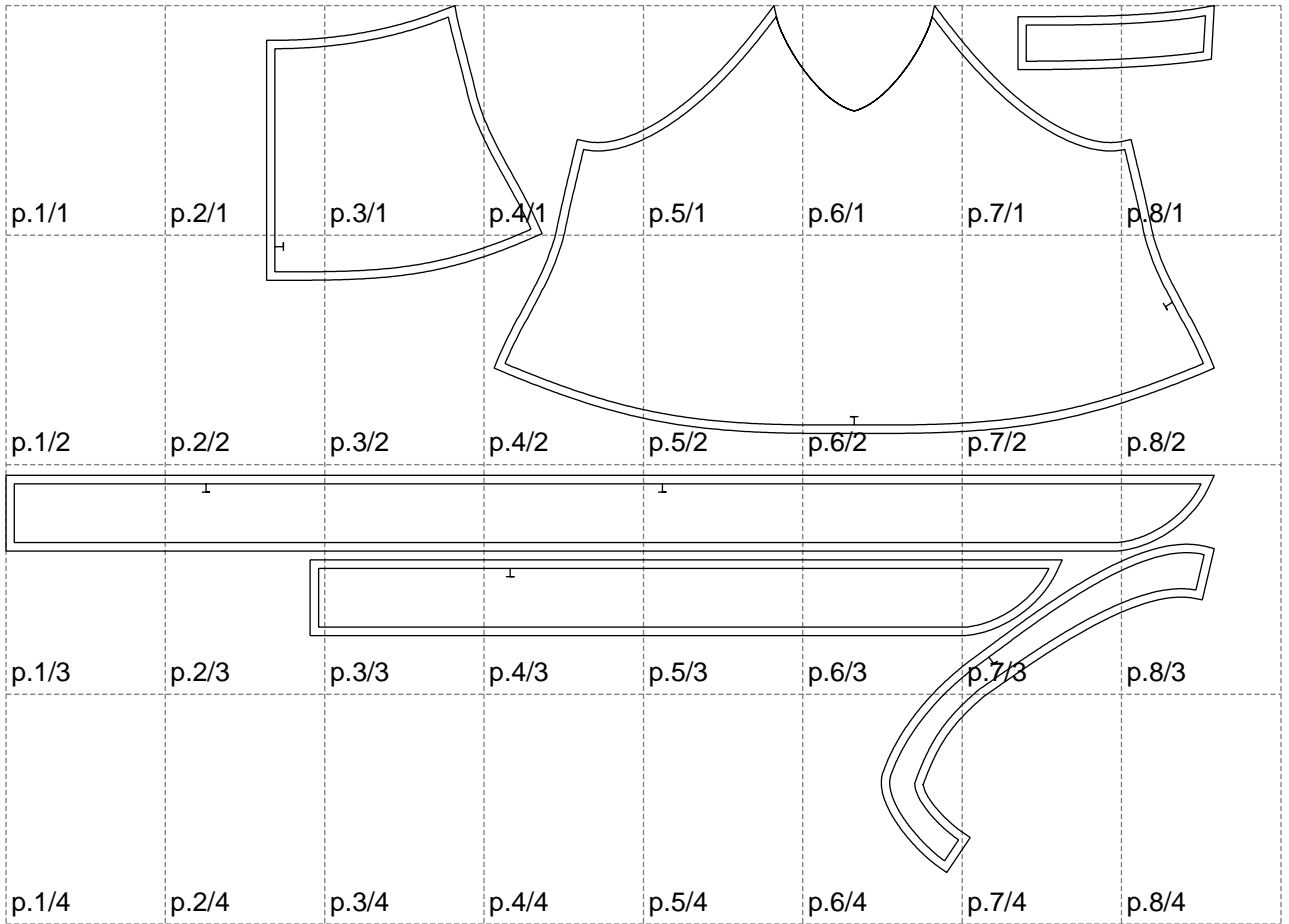

Not for print

Paper size: A4, size:1439.16 x1032.32 mm

Maneken =1 ver.0

rz\_1=170

rz\_16=100

rz\_17=85.4

rz\_18=80.2

rz\_19=108

rz\_20=105.4

---

. . . . .  
. . . . .  
. . . . .