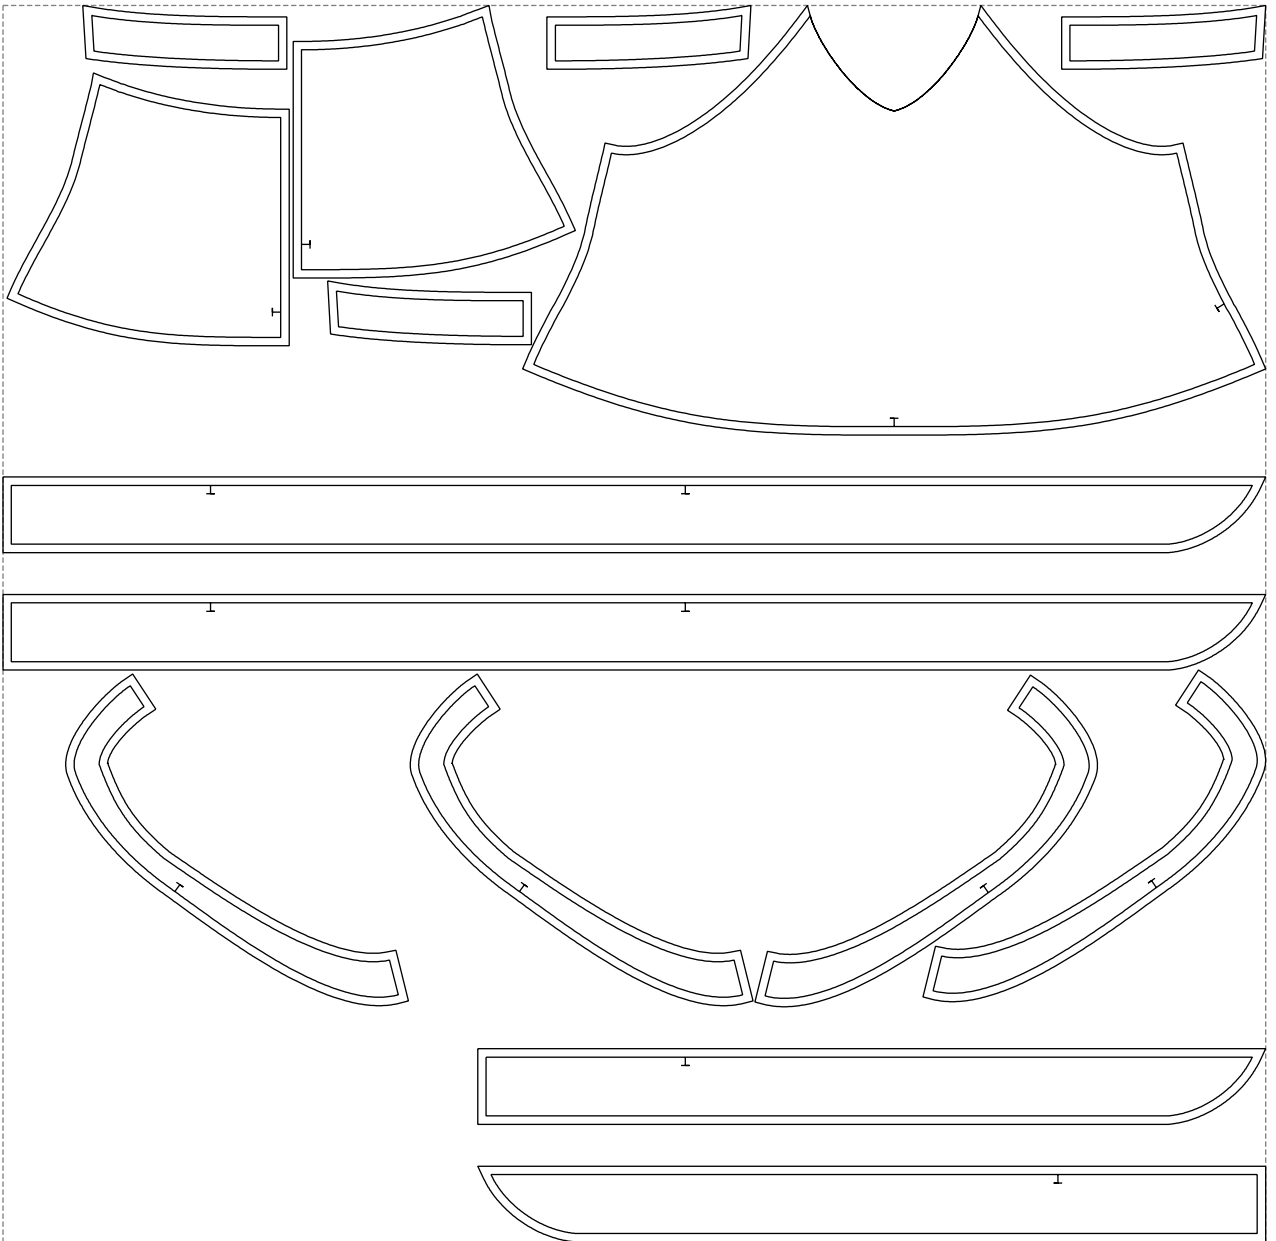

Not for print

Paper size: A4, size:1503.76 x1042.76 mm

# Example

size:1503.76 x1472.84 mm

Maneken =1 ver.0

rz\_1=170

rz\_16=104

rz\_17=88.9

rz\_18=84.4

rz\_19=112