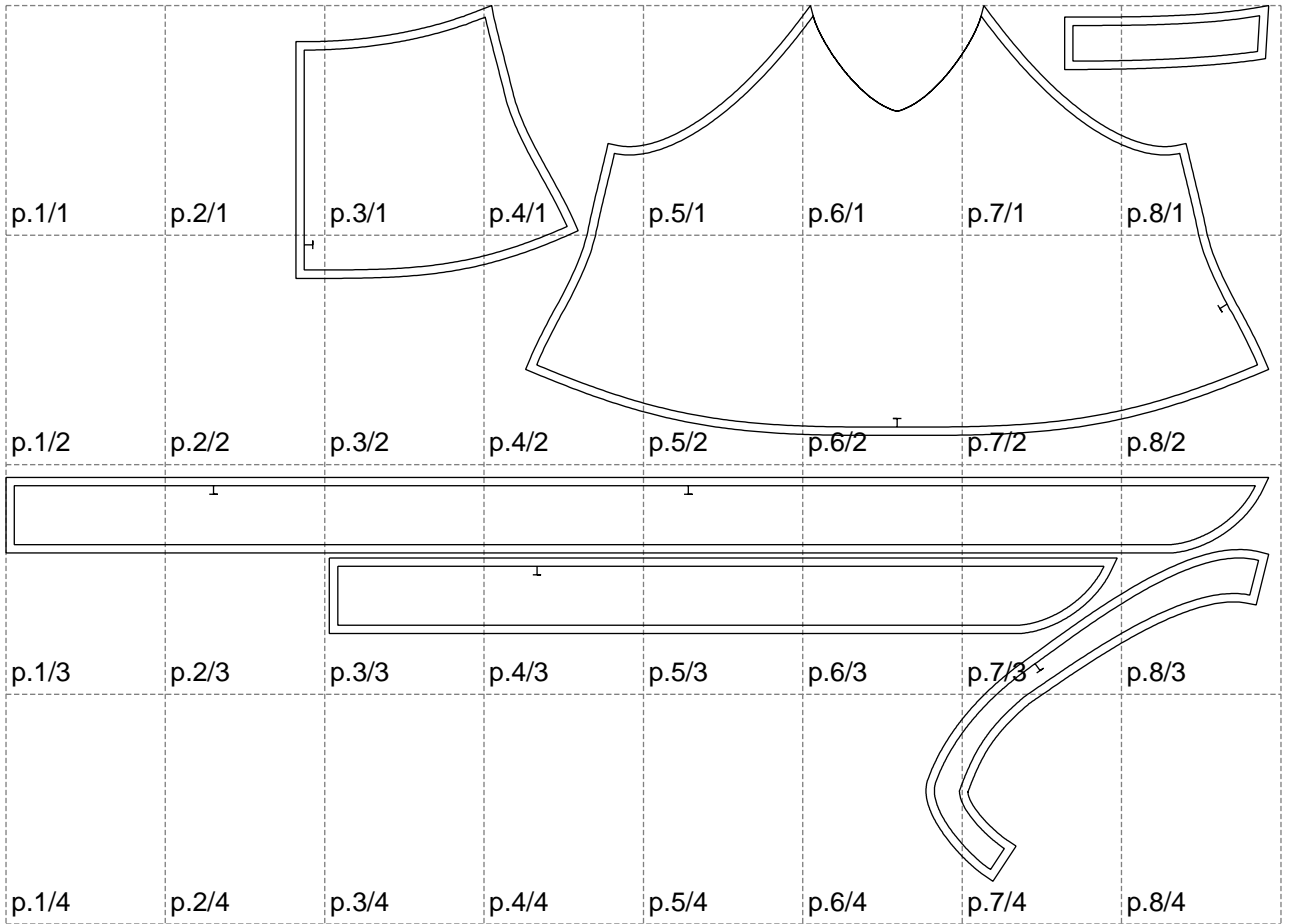

Not for print

Paper size: A4, size:1503.76 x1042.76 mm

# Example

size:1503.76 x1472.84 mm

Maneken =1 ver.0

rz\_1=170

rz\_16=104

rz\_17=88.9

rz\_18=84.4

rz\_19=112

rz\_20=109.3

---

. . . . .  
. . . . .  
. . . . .