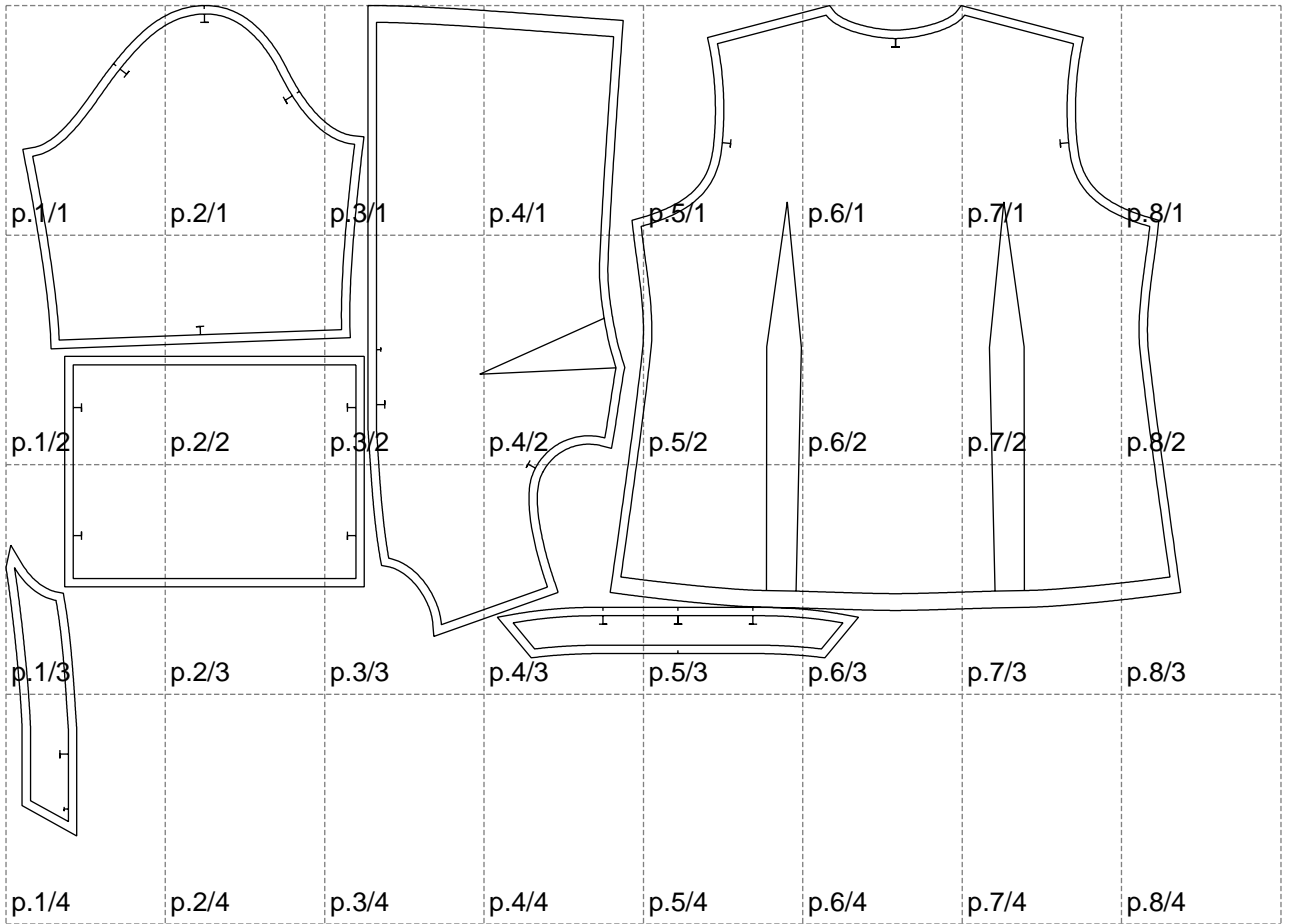

Not for print

Paper size: A4, size:1399.00 x988.82 mm

# Example

size:174.64 x346.14 mm

Maneken =1 ver.0

rz\_1=170

rz\_16=104

rz\_17=88.9

rz\_18=84.4

rz\_19=112

rz\_20=109.3

---

. . . . .  
. . . . .  
. . . . .