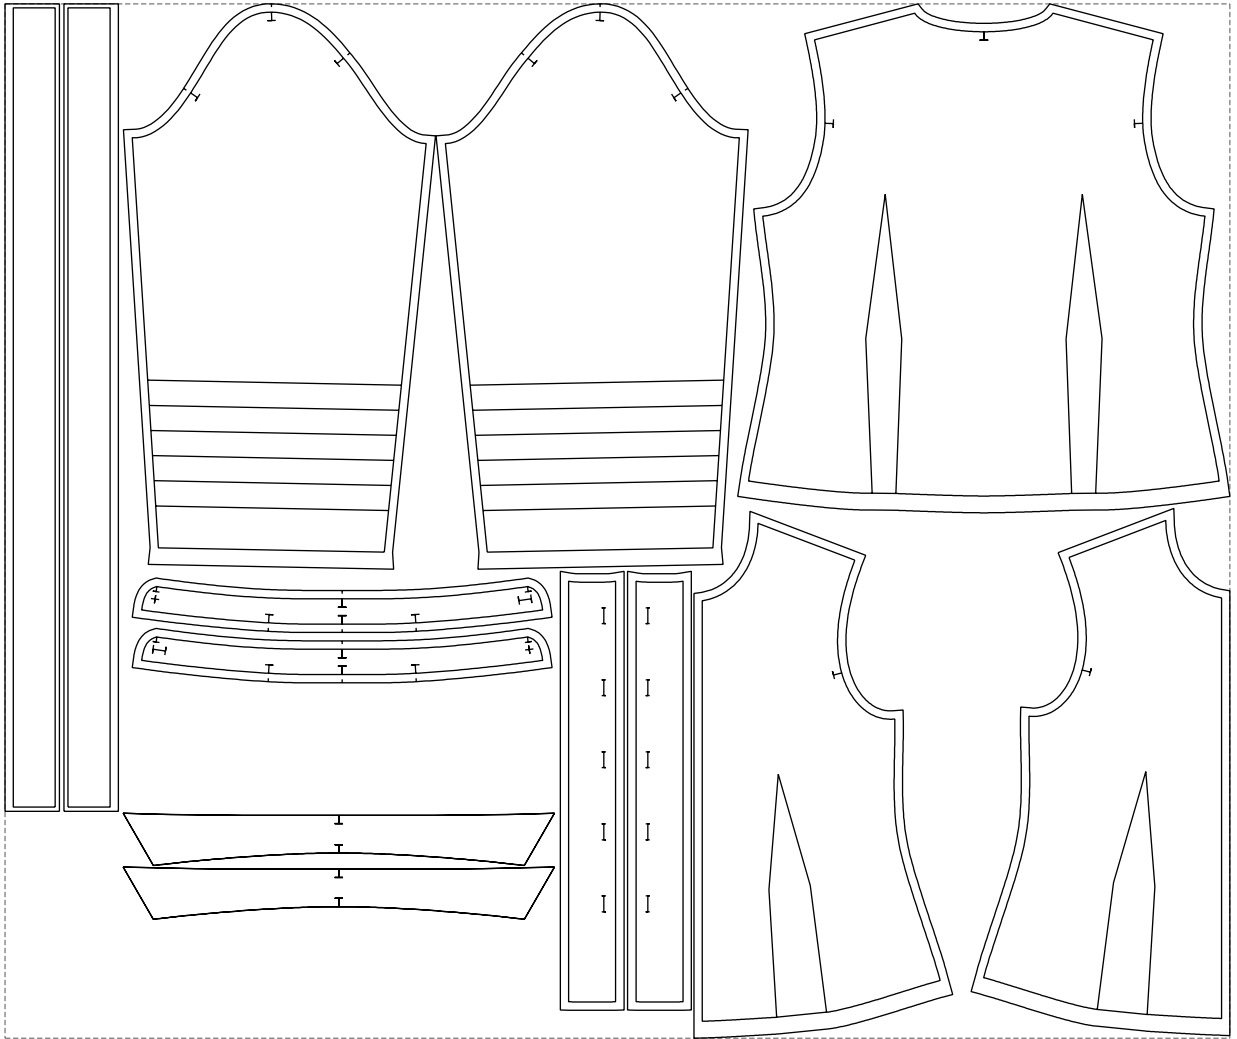

Not for print

Paper size: A4, size:1328.94 x961.84 mm

# Example

size:1458.89 x1232.34 mm

Maneken =1 ver.0

rz\_1=170

rz\_16=88

rz\_17=75.6

rz\_18=67.6

rz\_19=96

rz\_20=94.6

---

. . . . .  
. . . . .  
. . . . .