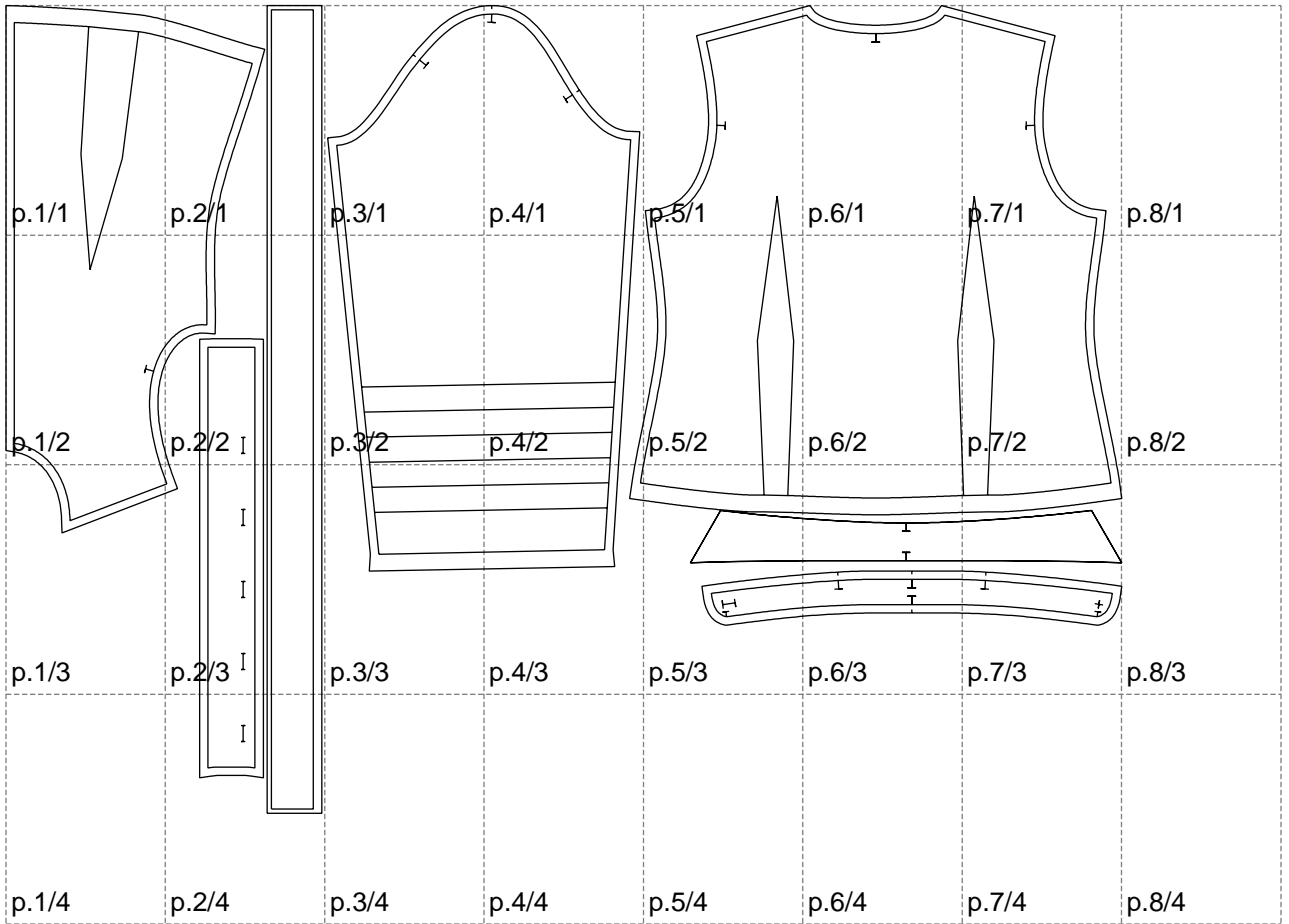

Not for print

Paper size: A4, size:1328.94 x961.84 mm

# Example

size:1458.89 x1232.34 mm

Maneken =1 ver.0

rz\_1=170

rz\_16=88

rz\_17=75.6

rz\_18=67.6

rz\_19=96

rz\_20=94.6

---

. . . . .  
. . . . .  
. . . . .