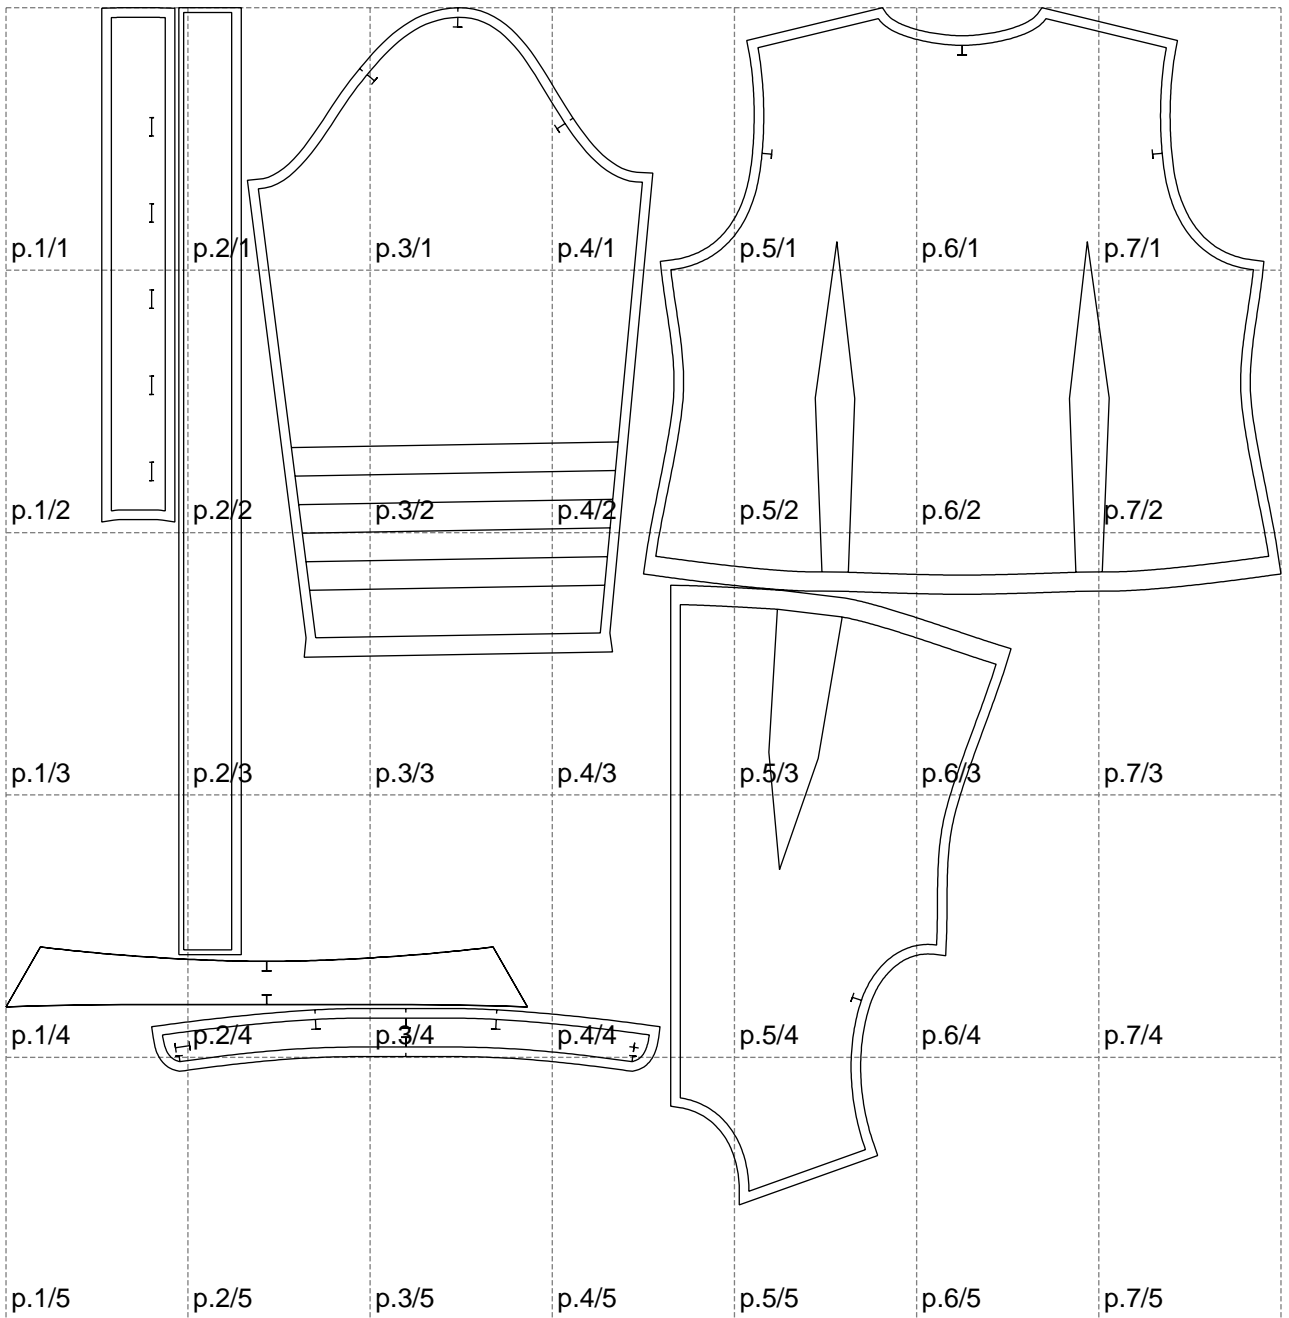

Not for print

Paper size: A4, size:1328.55 x1247.35 mm

# Example

size:1499.00 x1591.34 mm

Maneken =1 ver.0

rz\_1=170

rz\_16=104

rz\_17=88.9

rz\_18=84.4

rz\_19=112

rz\_20=109.3

---

. . . . .  
. . . . .  
. . . . .