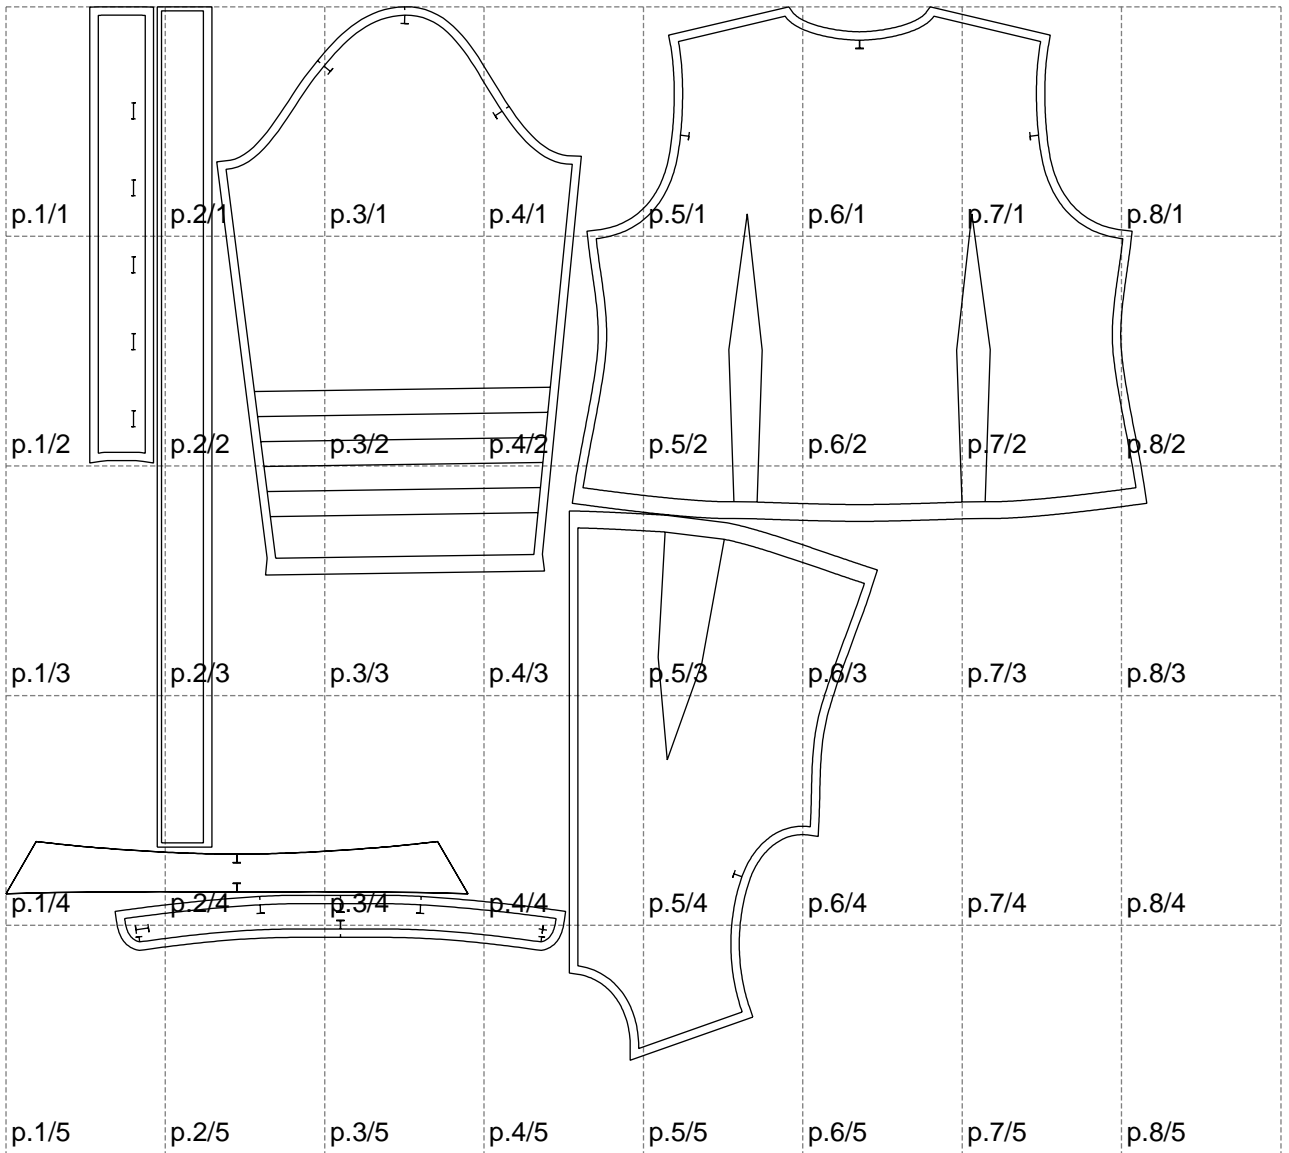

Not for print

Paper size: A4, size:1358.58 x1254.52 mm

# Example

size:1499.00 x1609.08 mm

Maneken =1 ver.0

rz\_1=170

rz\_16=108

rz\_17=92.5

rz\_18=89.2

rz\_19=116

rz\_20=113

---

. . . . .  
. . . . .  
. . . . .