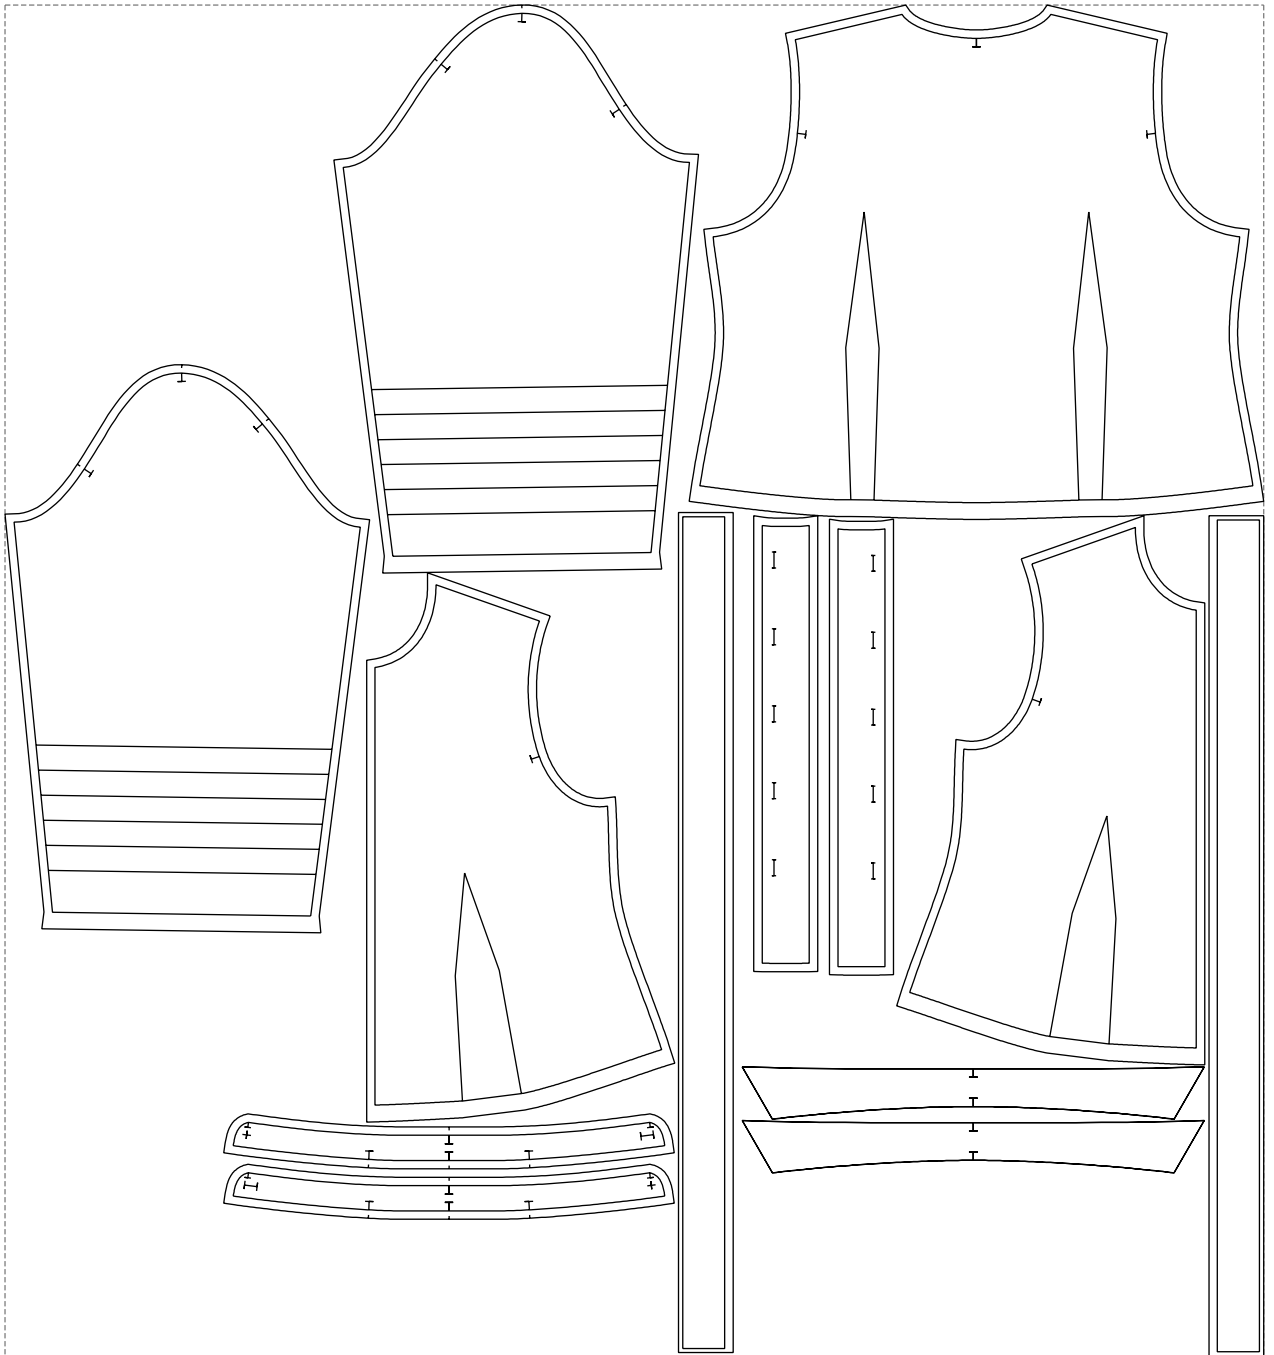

Not for print

Paper size: A4, size:1358.58 x1254.52 mm

# Example

size:1499.00 x1609.08 mm

Maneken =1 ver.0

rz\_1=170

rz\_16=108

rz\_17=92.5

rz\_18=89.2

rz\_19=116