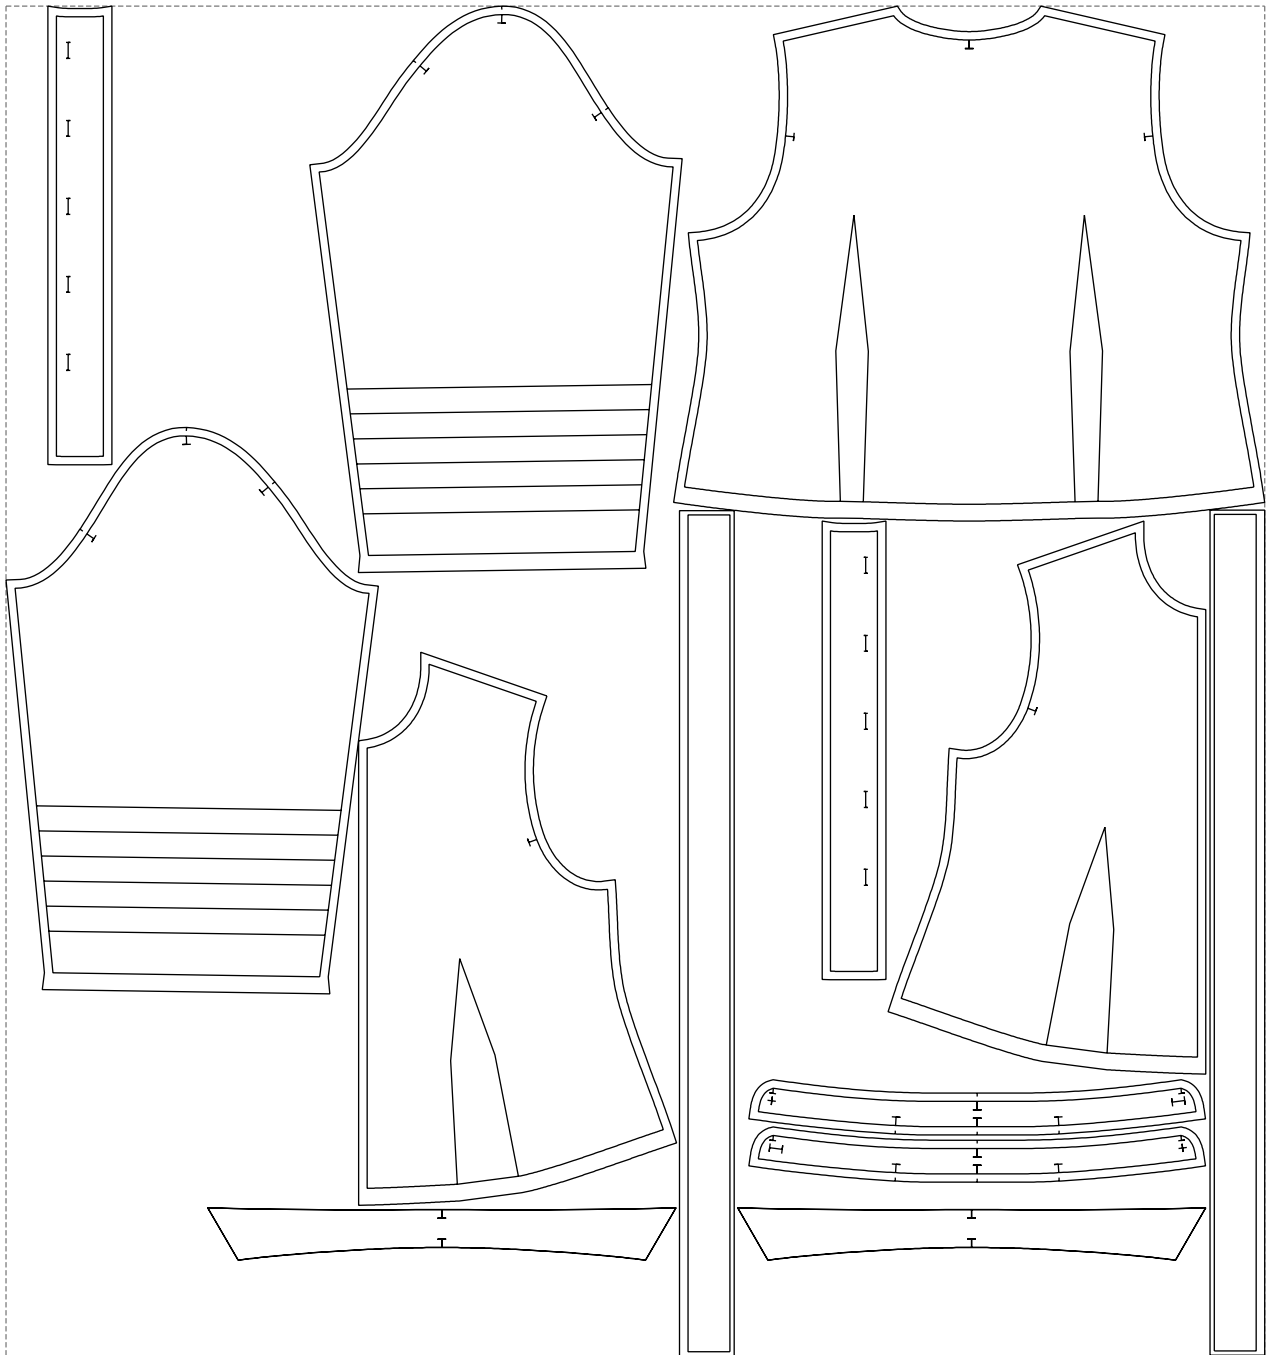

# Example

size:1499.00 x1607.63 mm

Maneken =1 ver.0

rz\_1=170

rz\_16=112

rz\_17=96.2

rz\_18=94

rz\_19=120