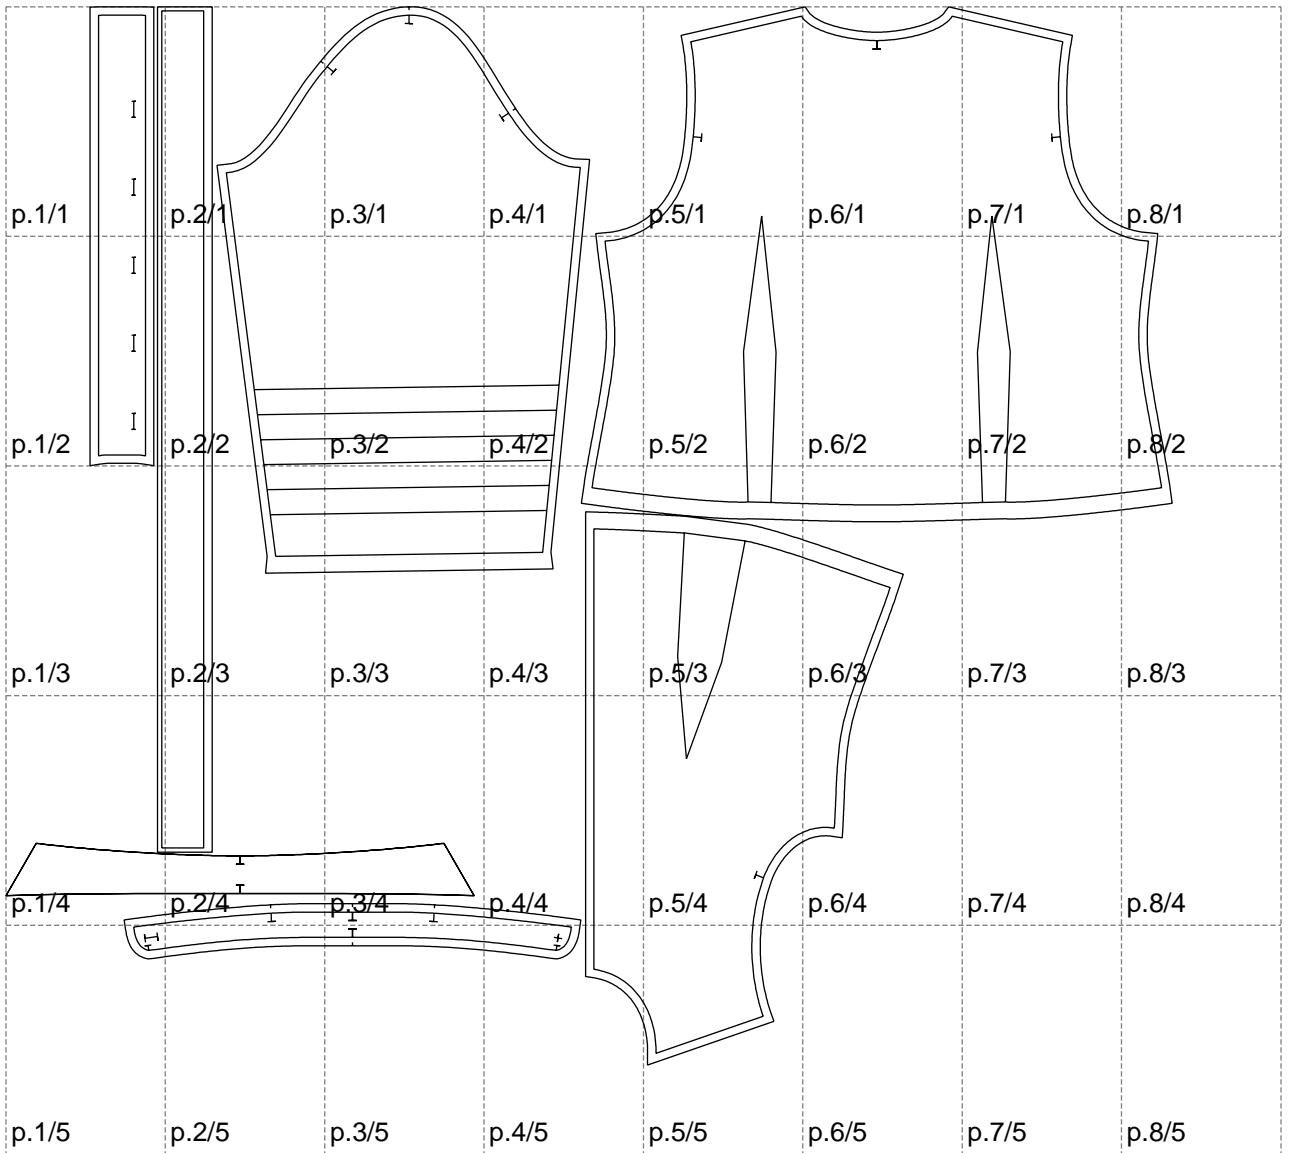

Not for print

Paper size: A4, size:1388.98 x1260.16 mm

# Example

size:1499.00 x1607.63 mm

Maneken =1 ver.0

rz\_1=170

rz\_16=112

rz\_17=96.2

rz\_18=94

rz\_19=120

rz\_20=117

---

. . . . .  
. . . . .  
. . . . .