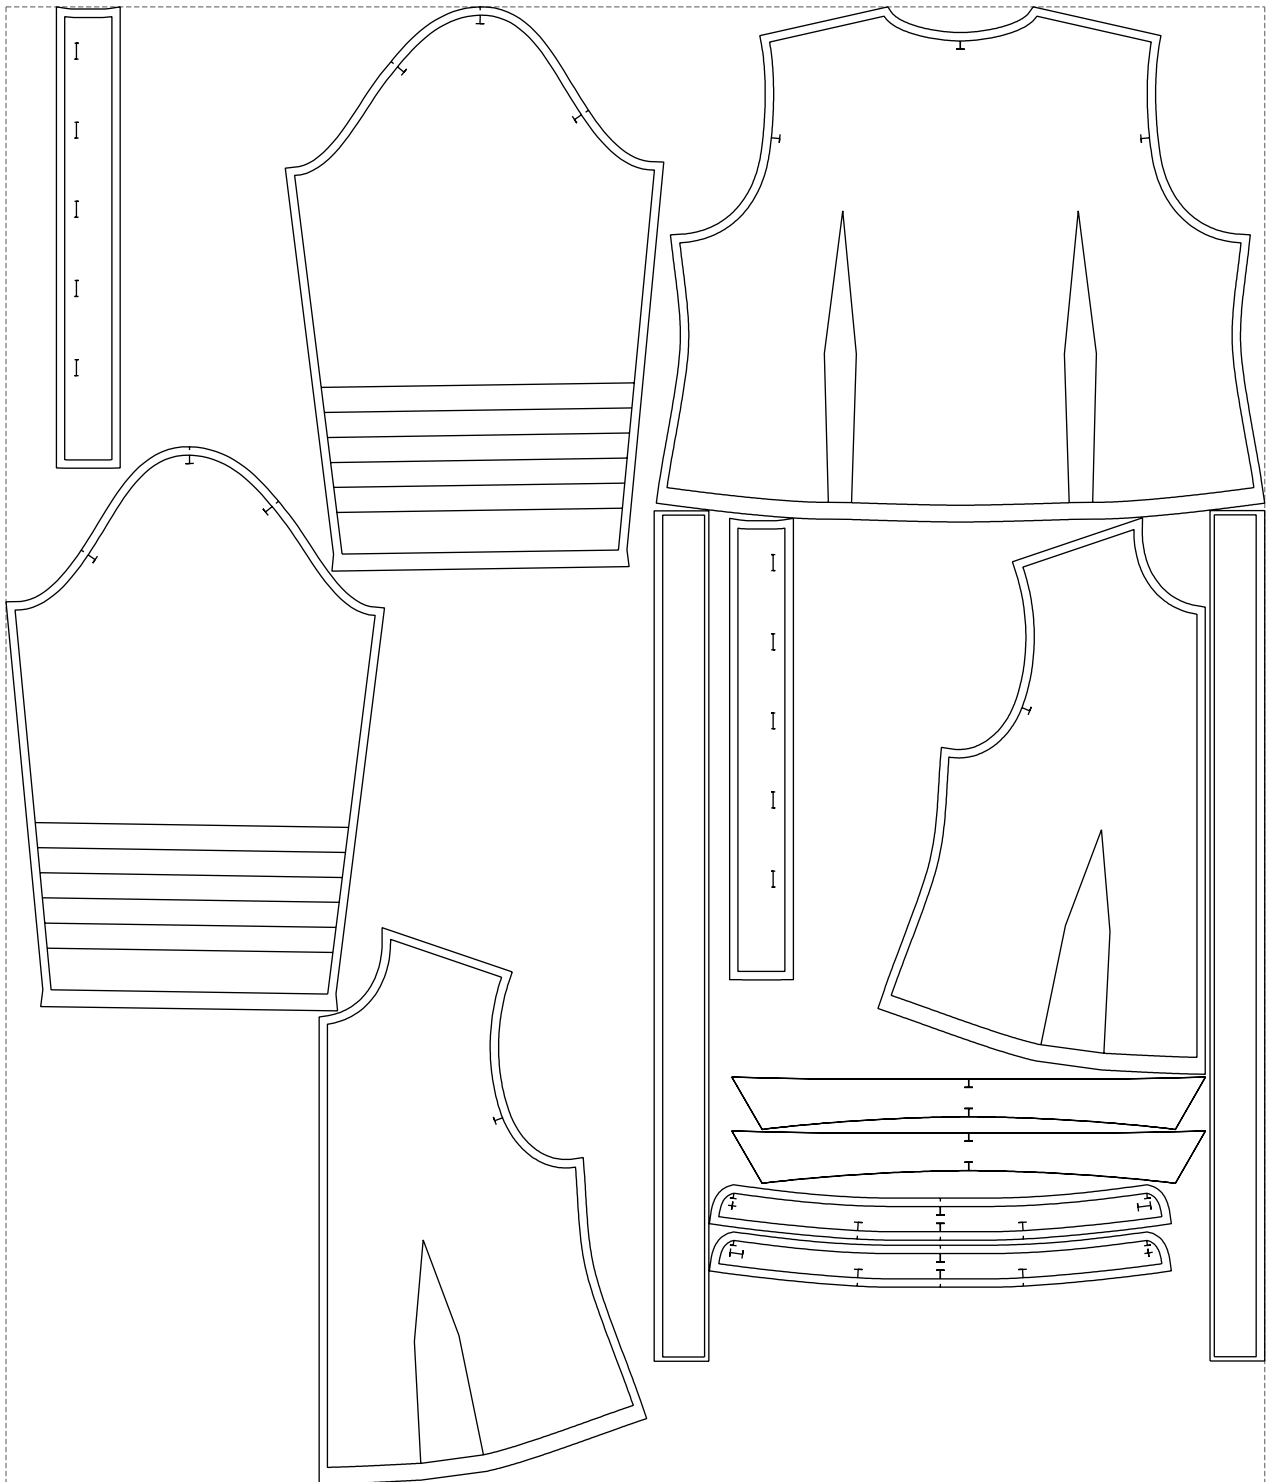

# Example

size:1499.00 x1759.90 mm

Maneken =1 ver.0

rz\_1=170

rz\_16=116

rz\_17=100

rz\_18=98.8

rz\_19=124