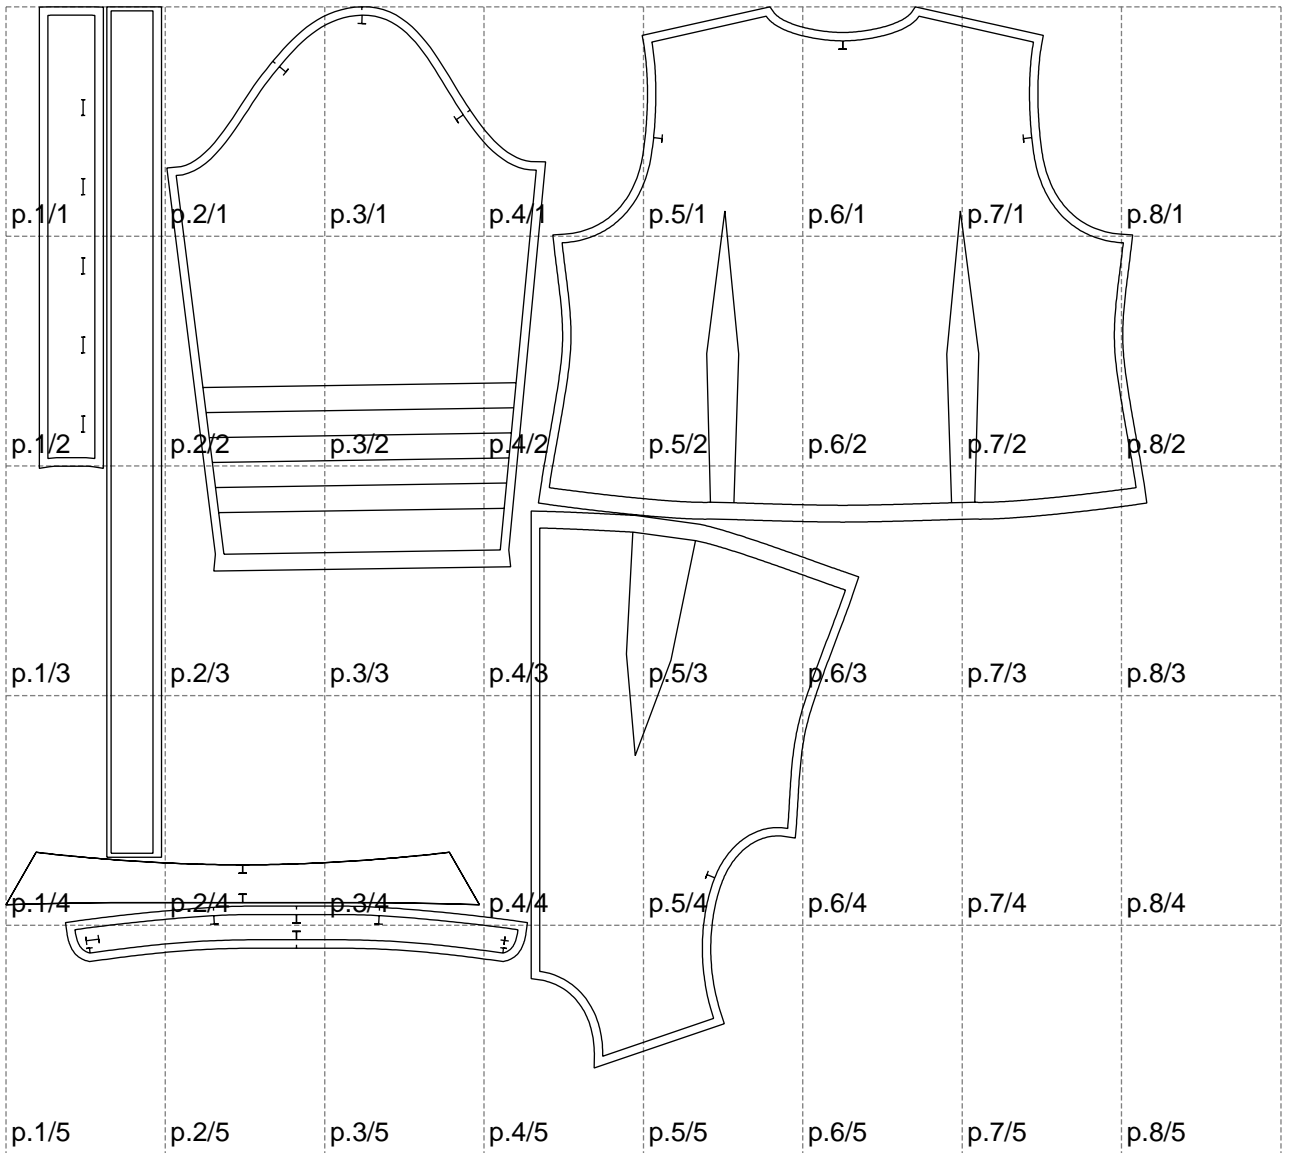

Not for print

Paper size: A4, size:1358.76 x1263.58 mm

# Example

size:1499.00 x1759.90 mm

Maneken =1 ver.0

rz\_1=170

rz\_16=116

rz\_17=100

rz\_18=98.8

rz\_19=124

rz\_20=121

---

. . . . .  
. . . . .  
. . . . .