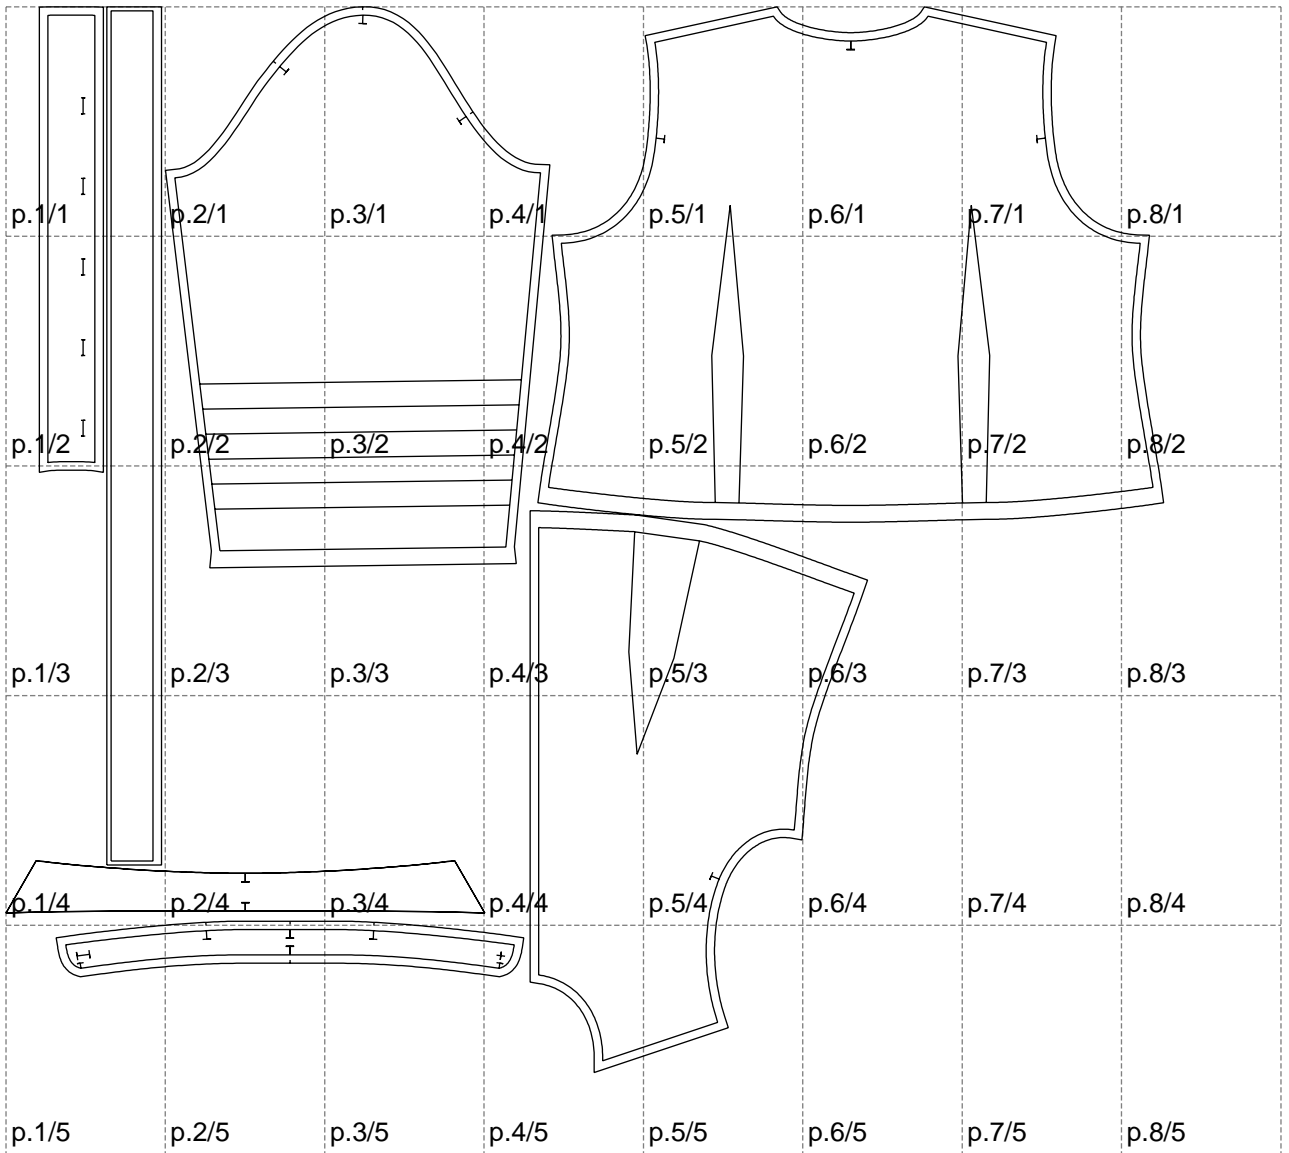

Not for print

Paper size: A4, size:1378.79 x1269.06 mm

# Example

size:1499.00 x1691.19 mm

Maneken =1 ver.0

rz\_1=170

rz\_16=120

rz\_17=104

rz\_18=103.6

rz\_19=128

rz\_20=125.1

---

. . . . .  
. . . . .  
. . . . .