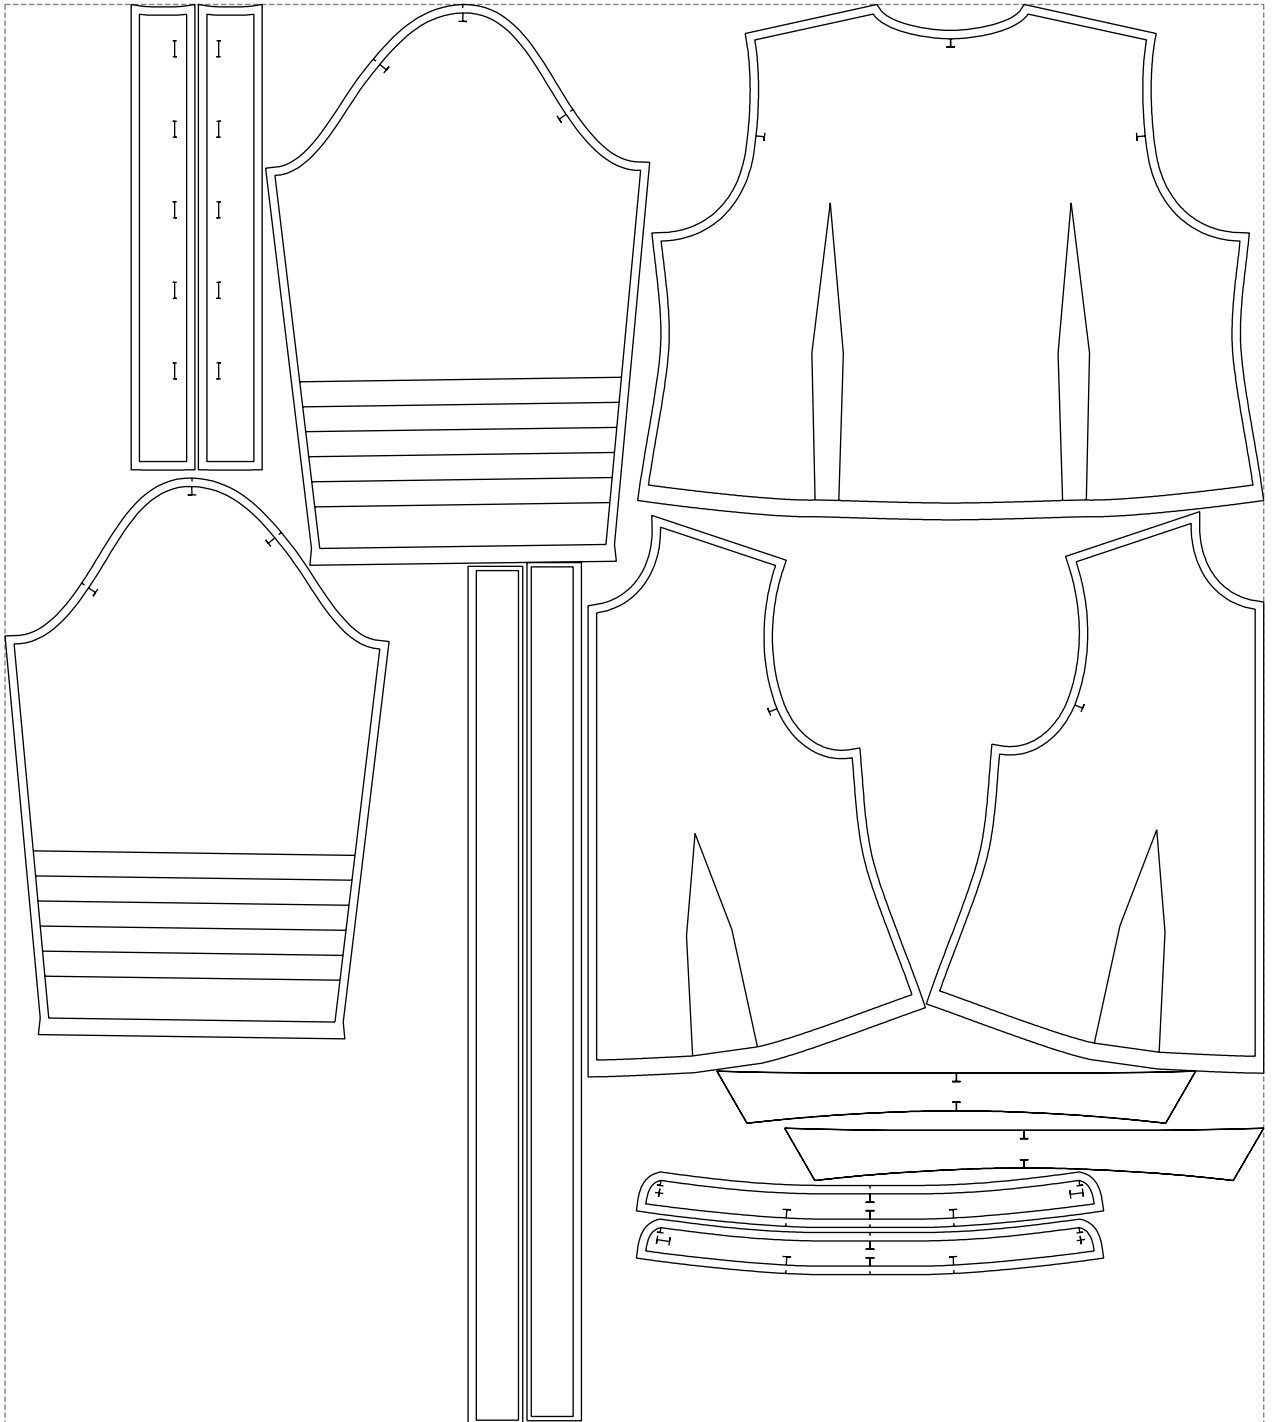

Not for print

Paper size: A4, size:1378.79 x1269.06 mm

# Example

size:1499.00 x1691.19 mm

Maneken =1 ver.0

rz\_1=170

rz\_16=120

rz\_17=104

rz\_18=103.6

rz\_19=128