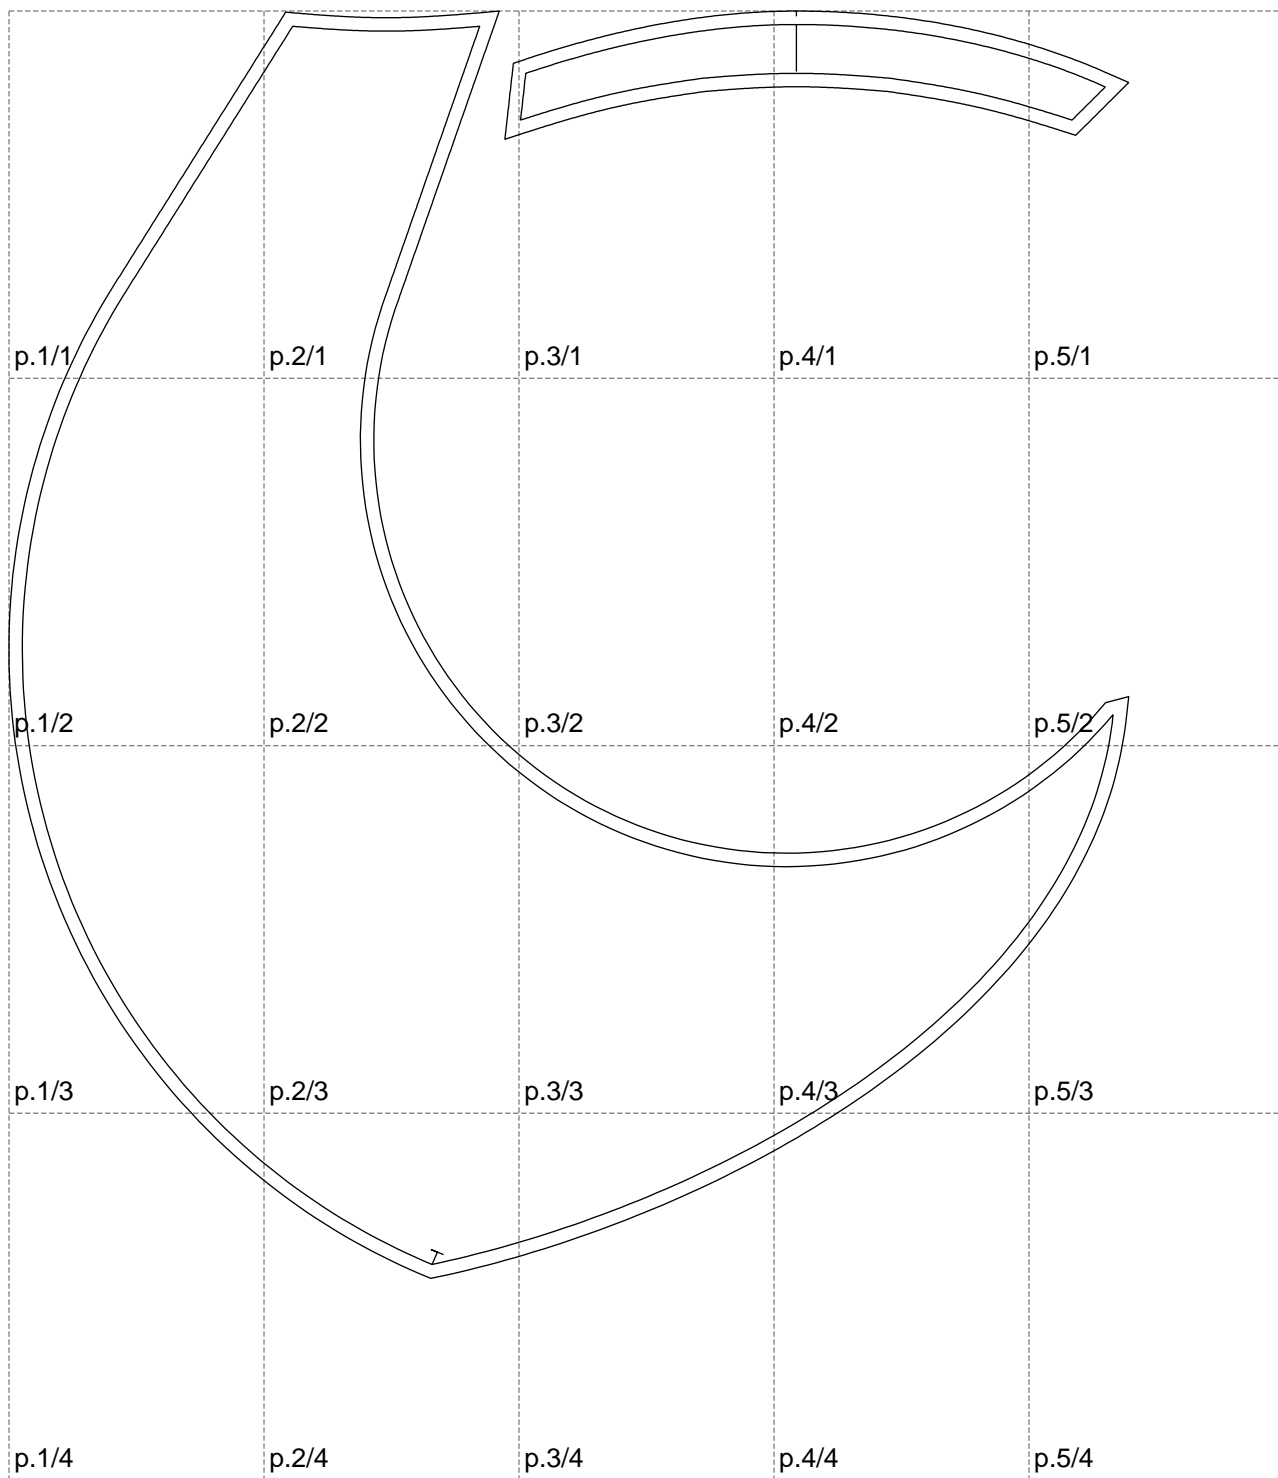

Not for print

Paper size: A4, size:833.48 x943.28 mm

# Example

size:1499.00 x3187.90 mm

Maneken =1 ver.0

rz\_1=170

rz\_16=96

rz\_17=82

rz\_18=76

rz\_19=104

rz\_20=101.8

---

. . . . .  
. . . . .  
. . . . .