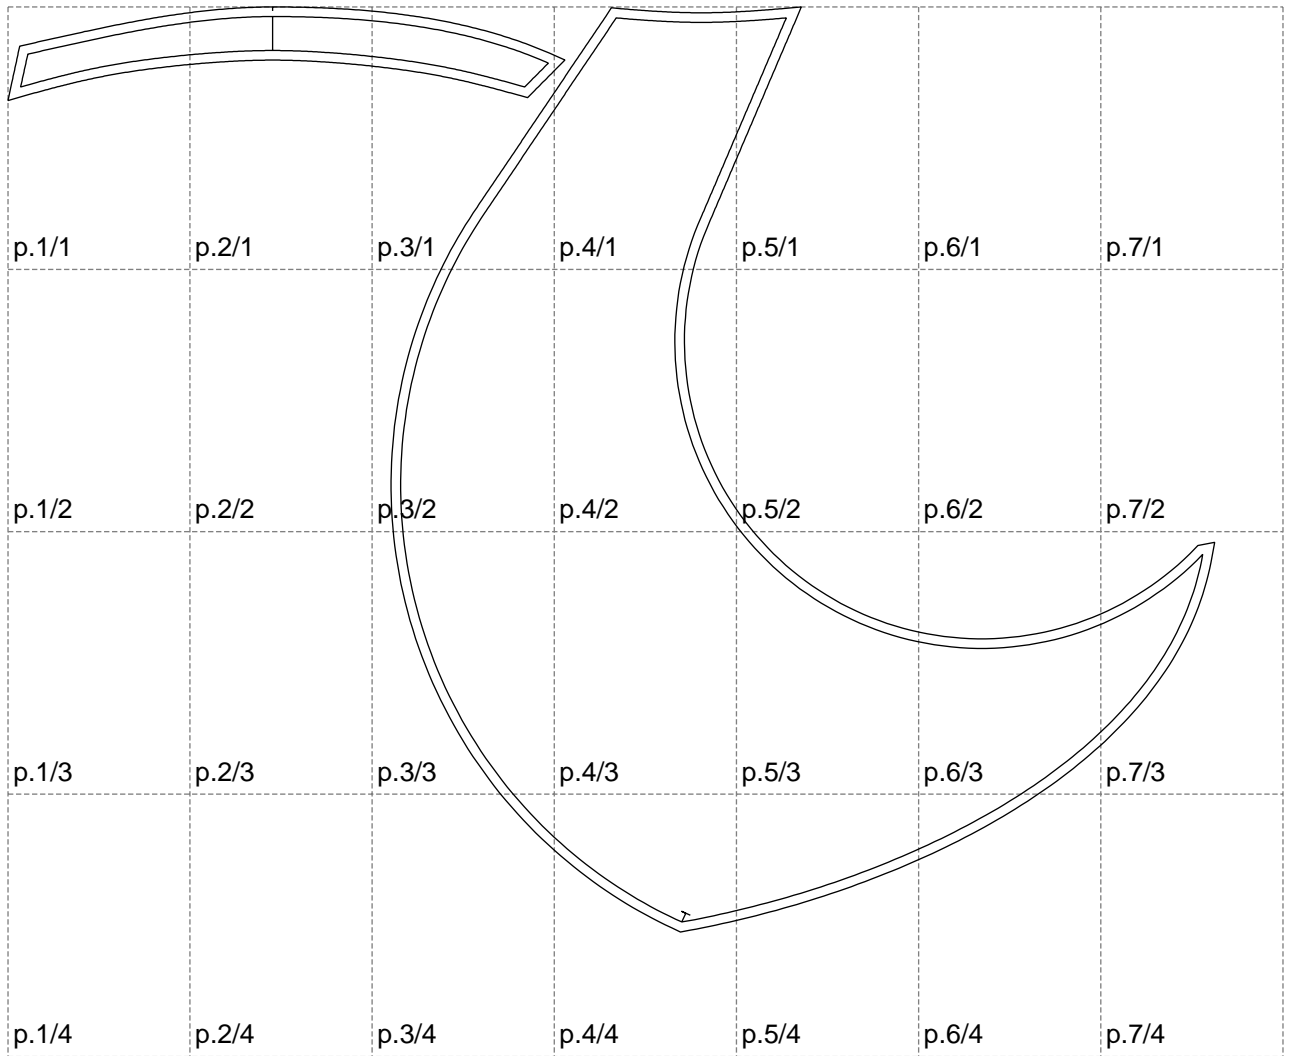

Not for print

Paper size: A4, size:1257.54 x963.84 mm

# Example

size:1499.00 x3279.99 mm

Maneken =1 ver.0

rz\_1=170

rz\_16=116

rz\_17=100

rz\_18=98.8

rz\_19=124

rz\_20=121

---

. . . . .  
. . . . .  
. . . . .