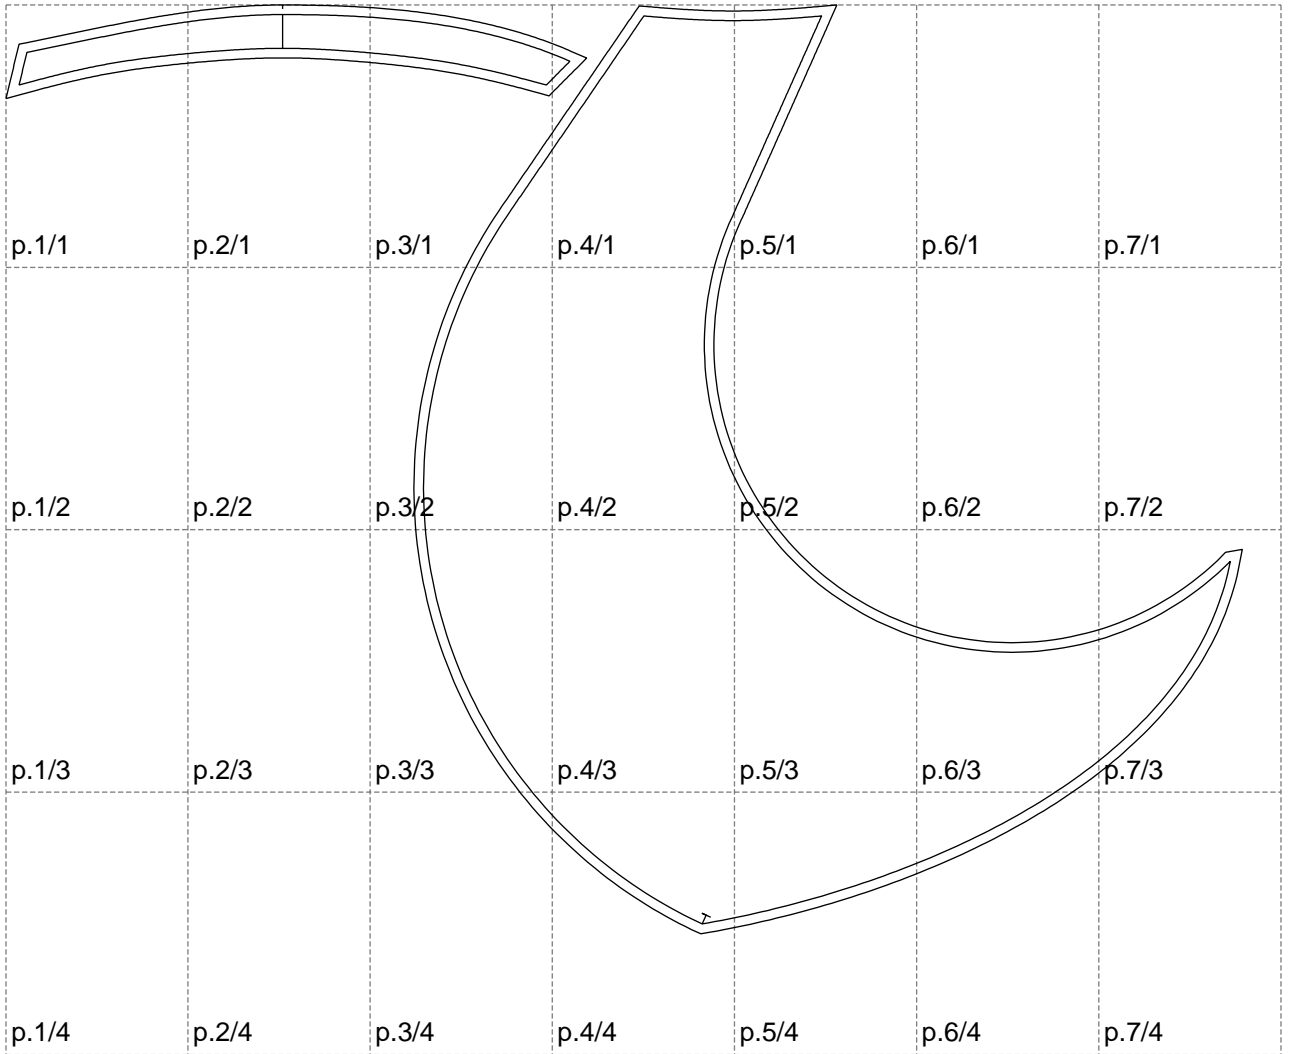

Not for print

Paper size: A4, size:1288.47 x967.88 mm

# Example

size:1499.00 x3328.12 mm

Maneken =1 ver.0

rz\_1=170

rz\_16=120

rz\_17=104

rz\_18=103.6

rz\_19=128

rz\_20=125.1

---

. . . . .  
. . . . .  
. . . . .