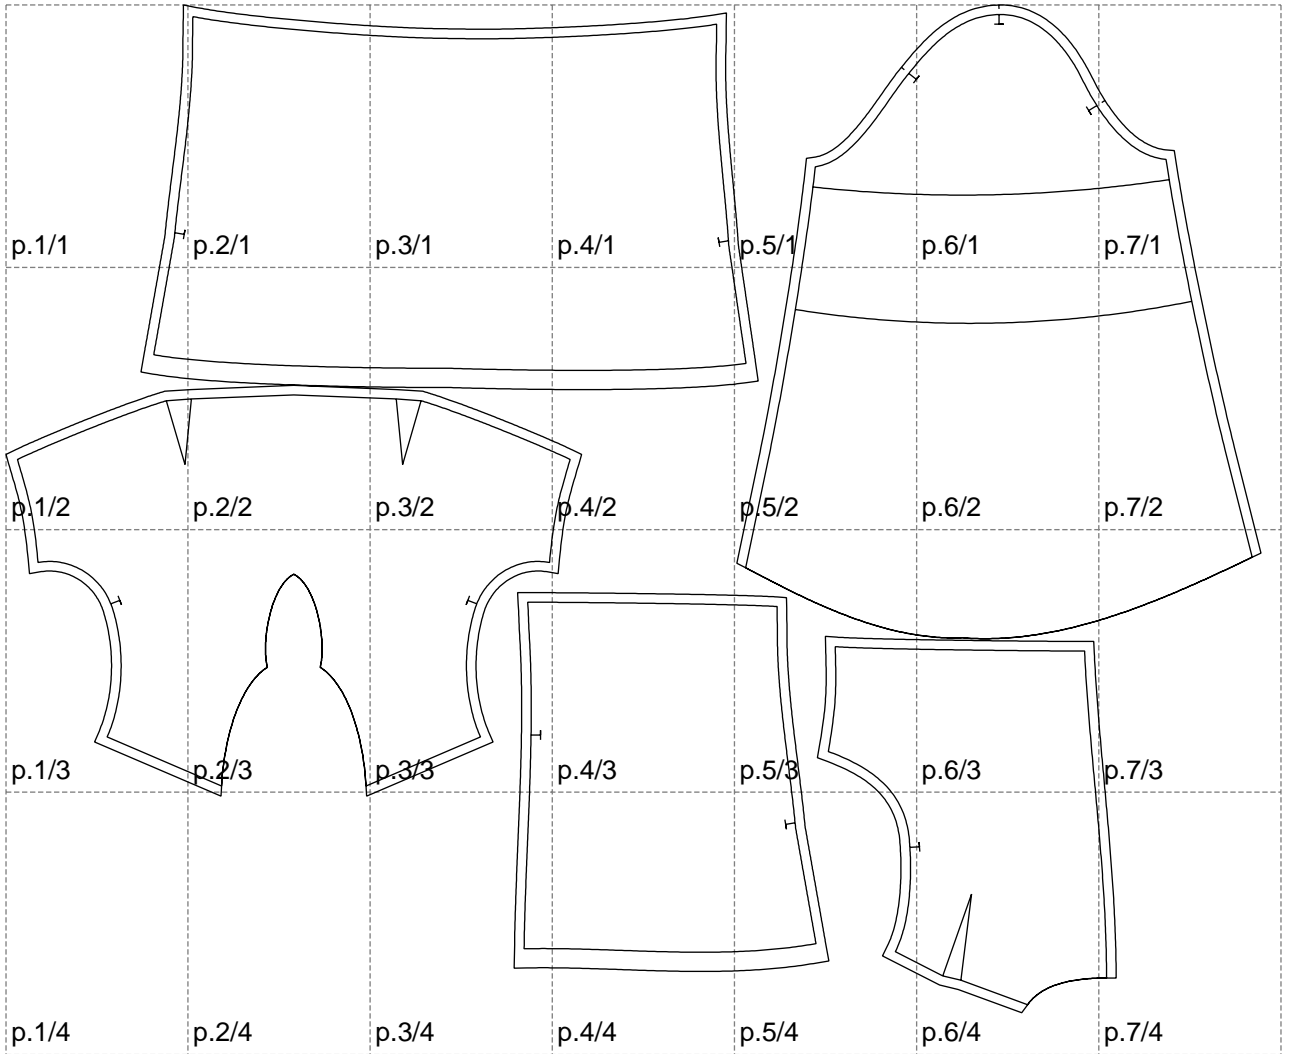

Not for print

Paper size: A4, size:1307.98 x1050.10 mm

# Example

size:1499.00 x1430.24 mm

Maneken =1 ver.0

rz\_1=170

rz\_16=104

rz\_17=88.9

rz\_18=84.4

rz\_19=112

rz\_20=109.3

---

. . . . .  
. . . . .  
. . . . .