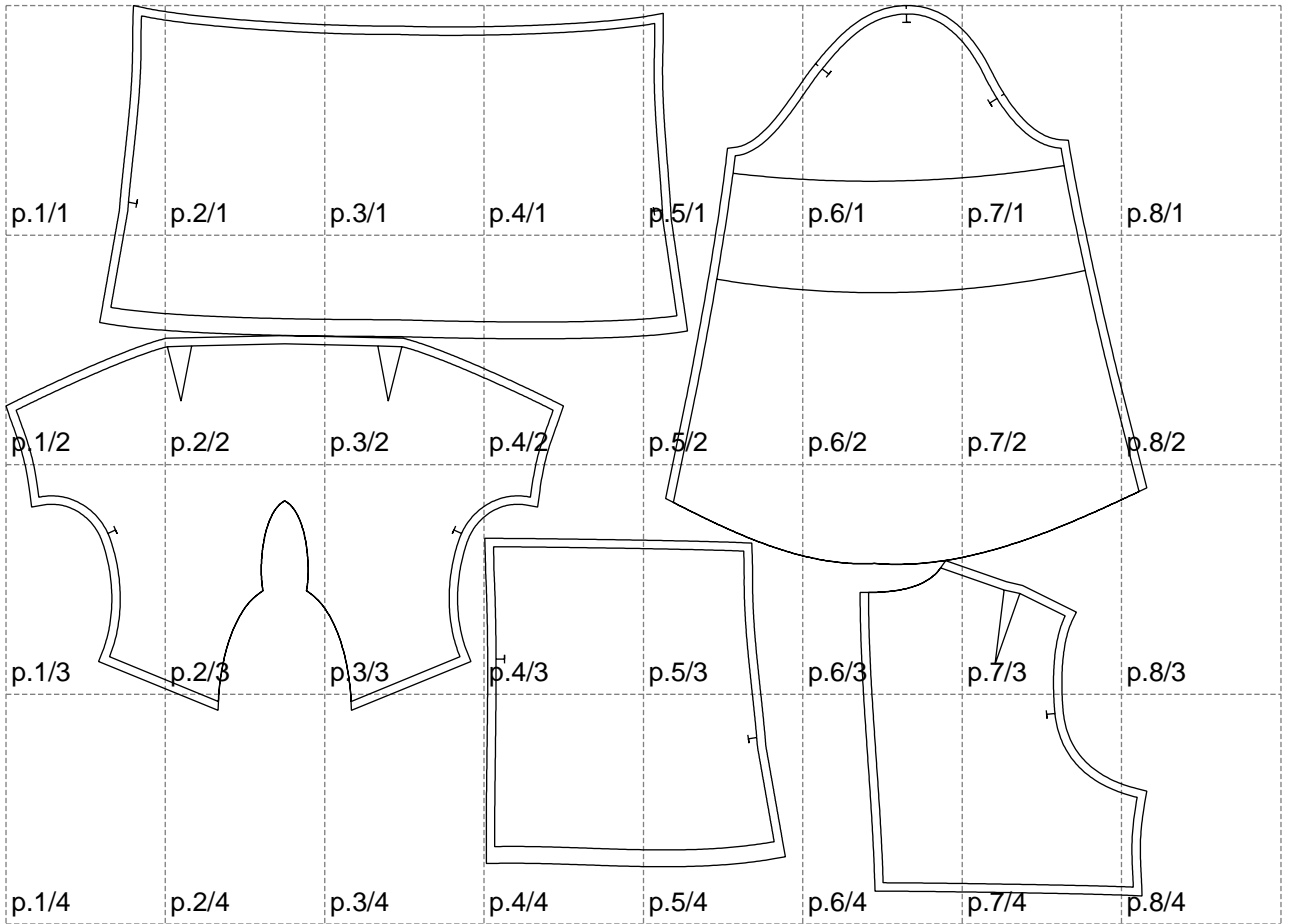

Not for print

Paper size: A4, size:1358.73 x1060.28 mm

# Example

size:1499.00 x1464.24 mm

Maneken =1 ver.0

rz\_1=170

rz\_16=116

rz\_17=100

rz\_18=98.8

rz\_19=124

rz\_20=121

---

. . . . .  
. . . . .  
. . . . .