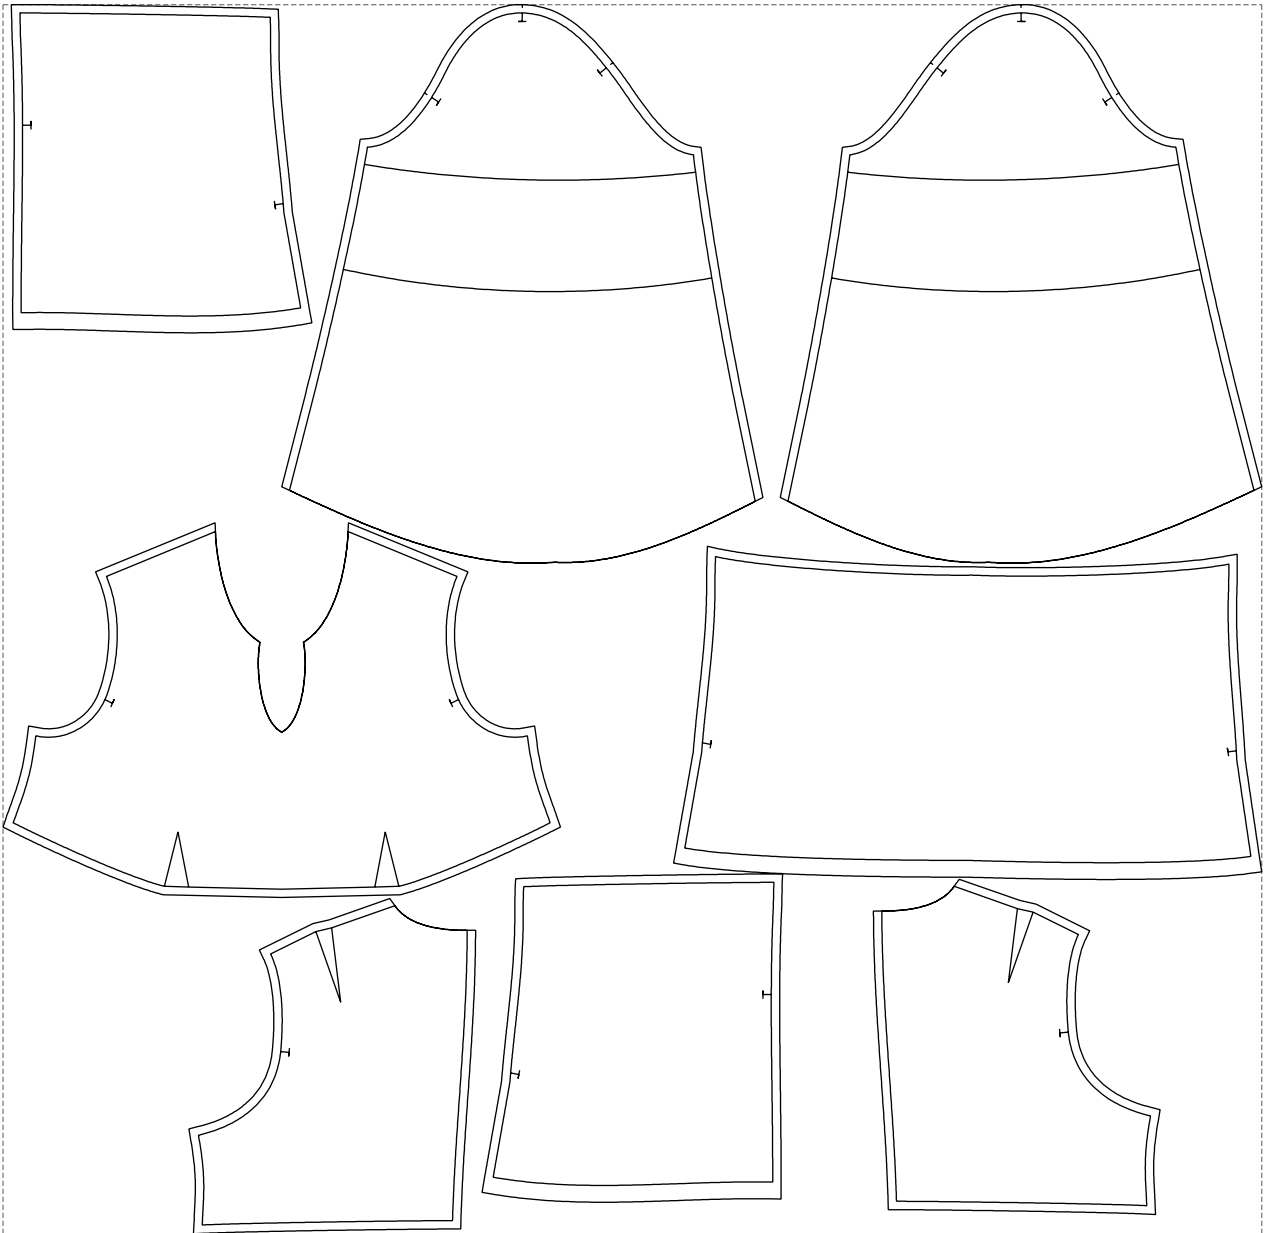

# Example

size:1499.00 x1464.24 mm

Maneken =1 ver.0

rz\_1=170

rz\_16=116

rz\_17=100

rz\_18=98.8

rz\_19=124