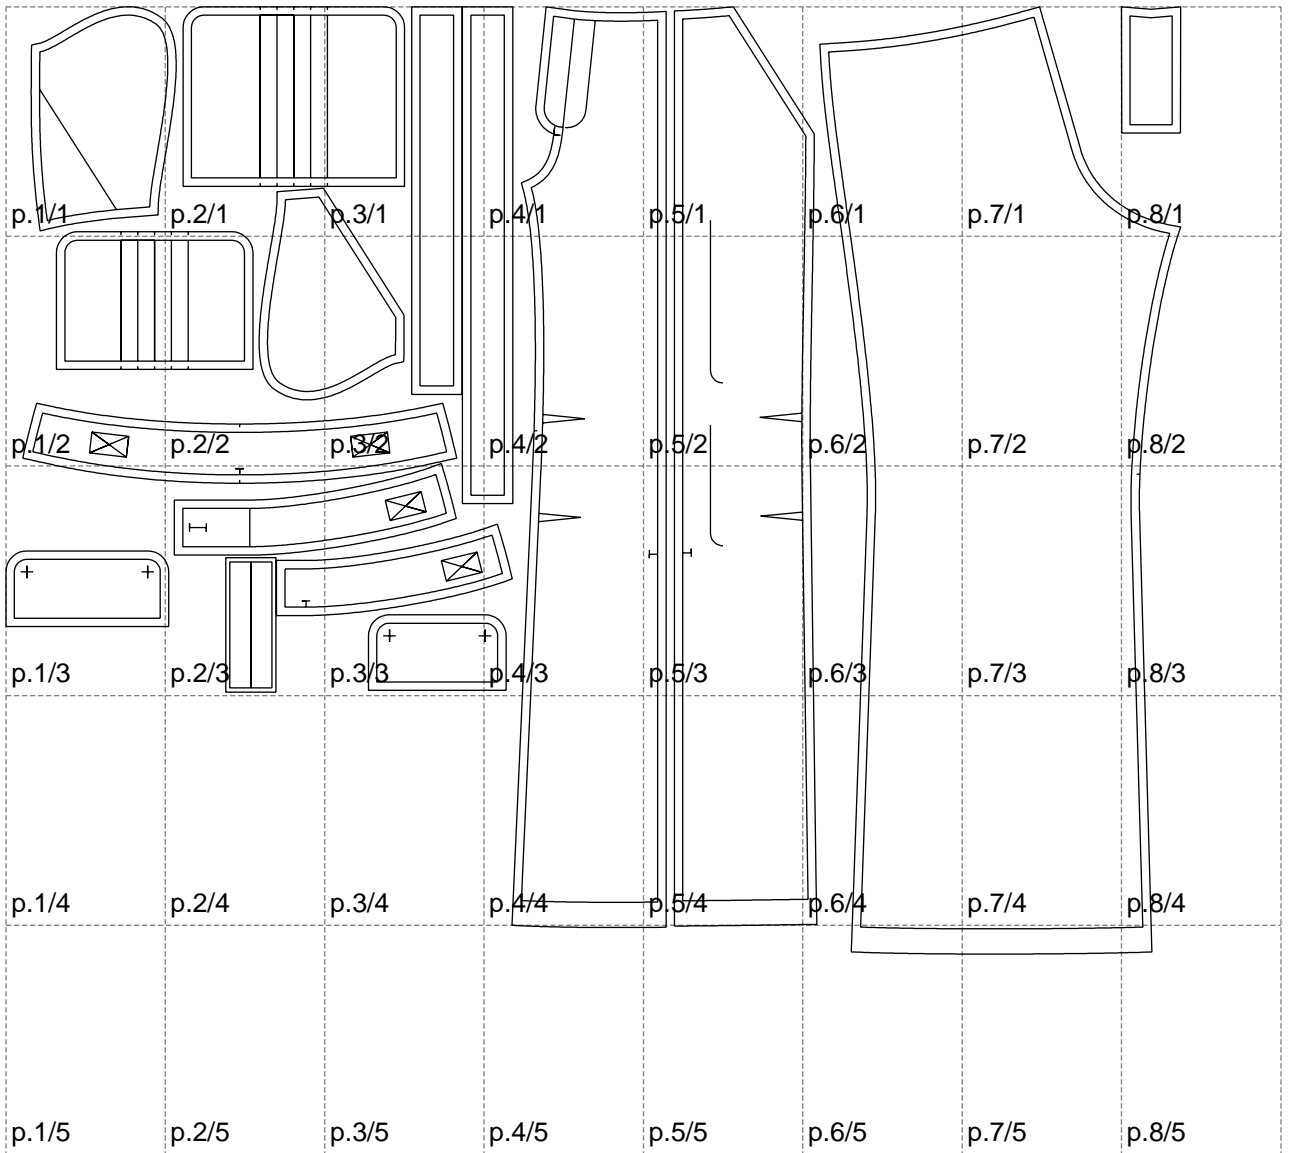

Not for print

Paper size: A4, size:1399.00 x1128.05 mm

# Example

size:1478.92 x2192.45 mm

Maneken =1 ver.0

rz\_1=170

rz\_16=100

rz\_17=85.4

rz\_18=80.2

rz\_19=108

rz\_20=105.4

---

. . . . .  
. . . . .  
. . . . .