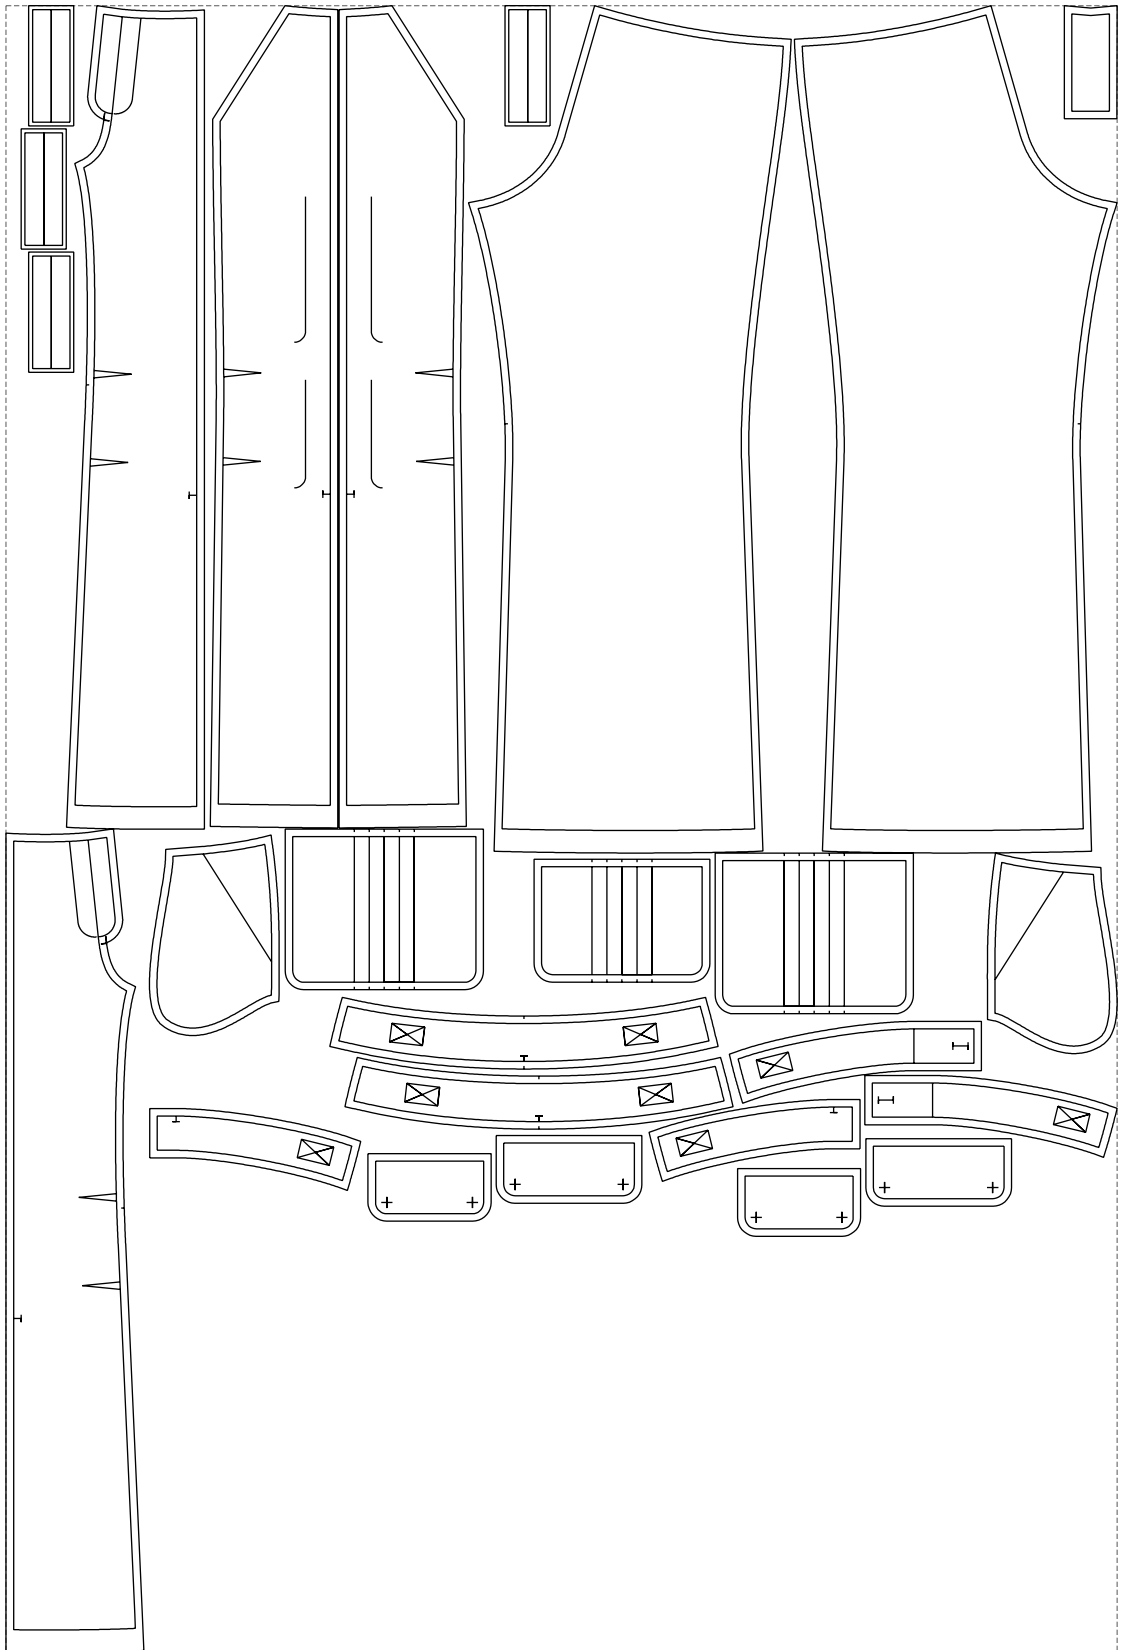

Not for print

Paper size: A4, size:1399.00 x1128.05 mm

# Example

size:1478.92 x2192.45 mm

Maneken =1 ver.0

rz\_1=170

rz\_16=100

rz\_17=85.4

rz\_18=80.2

rz\_19=108

rz\_20=105.4

---

. . . . .  
. . . . .  
. . . . .