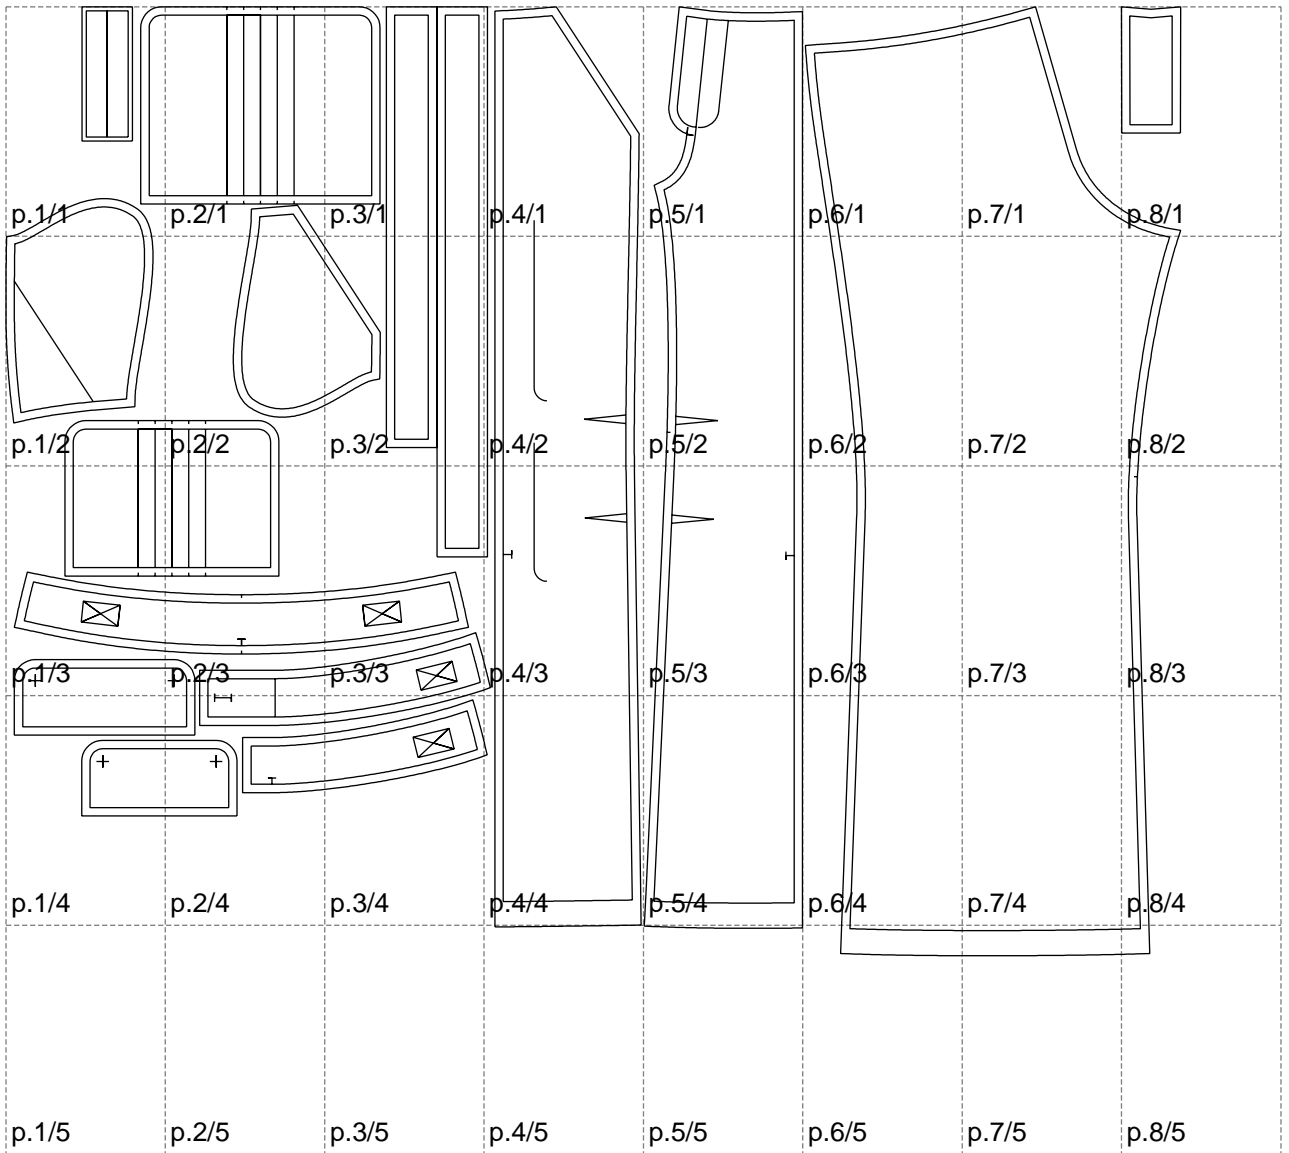

Not for print

Paper size: A4, size:1399.00 x1130.06 mm

# Example

size:1458.85 x2193.68 mm

Maneken =1 ver.0

rz\_1=170

rz\_16=104

rz\_17=88.9

rz\_18=84.4

rz\_19=112

rz\_20=109.3

---

. . . . .  
. . . . .  
. . . . .