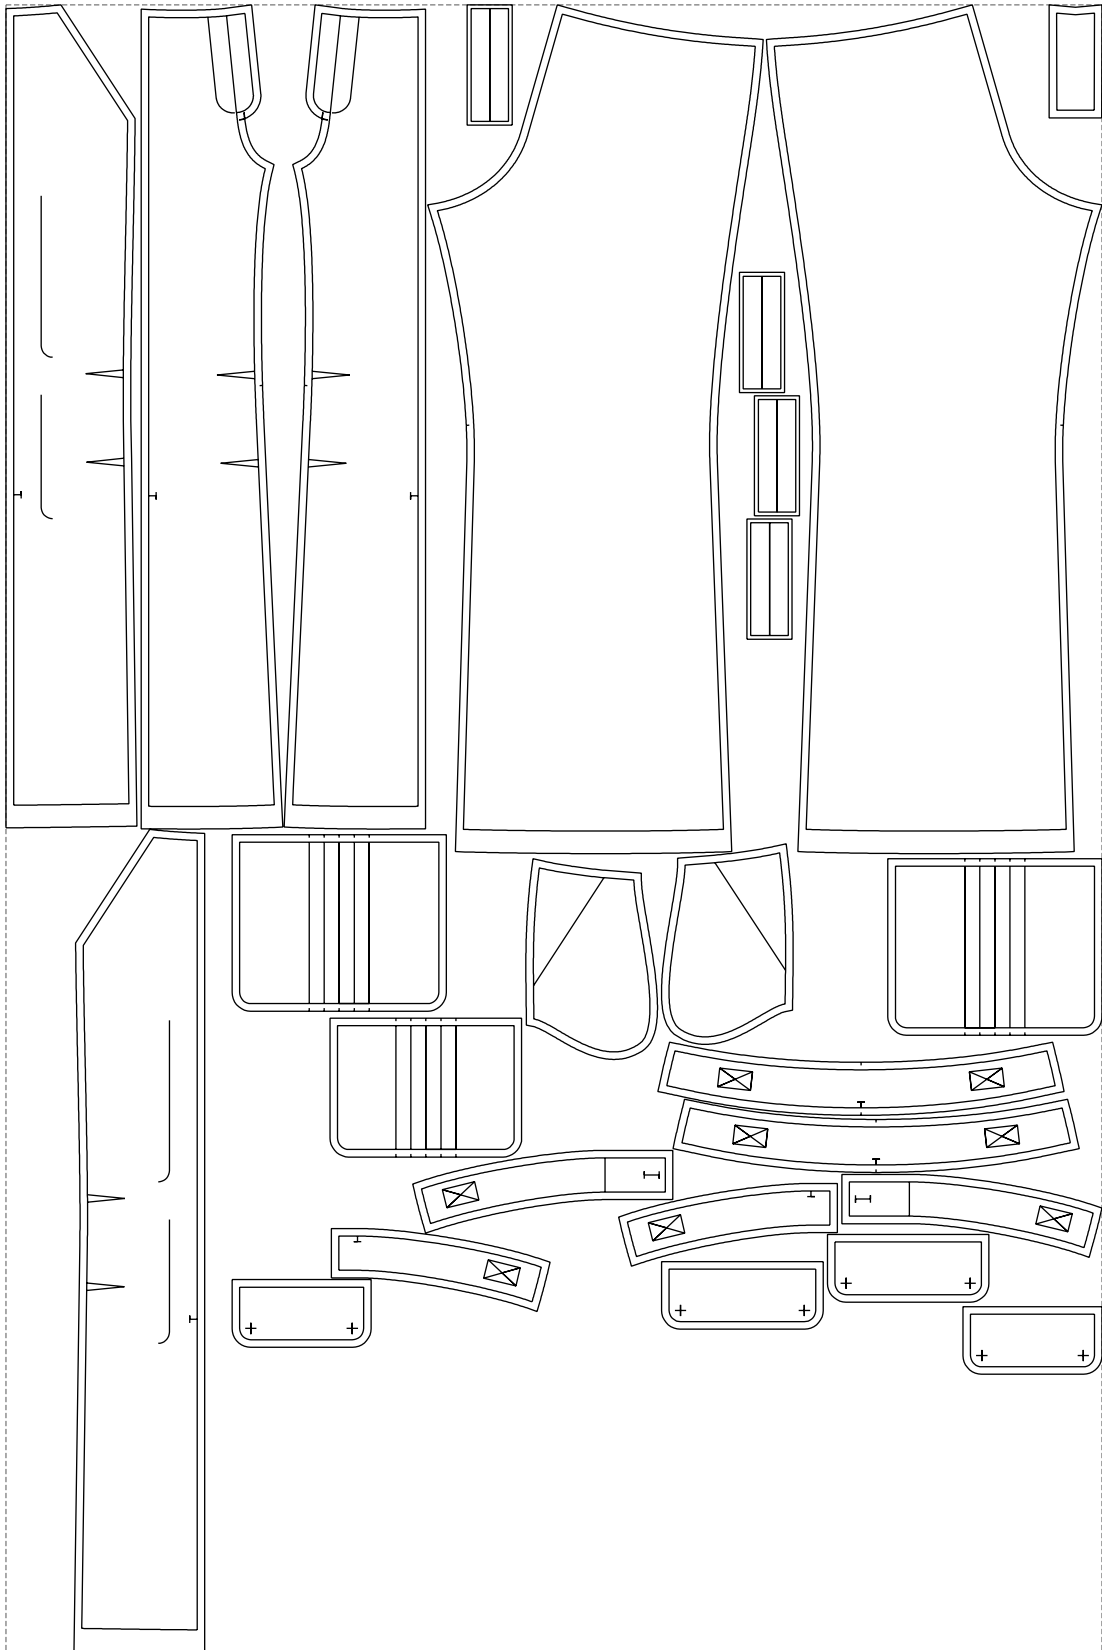

Not for print

Paper size: A4, size:1399.00 x1130.06 mm

# Example

size:1458.85 x2193.68 mm

Maneken =1 ver.0

rz\_1=170

rz\_16=104

rz\_17=88.9

rz\_18=84.4

rz\_19=112