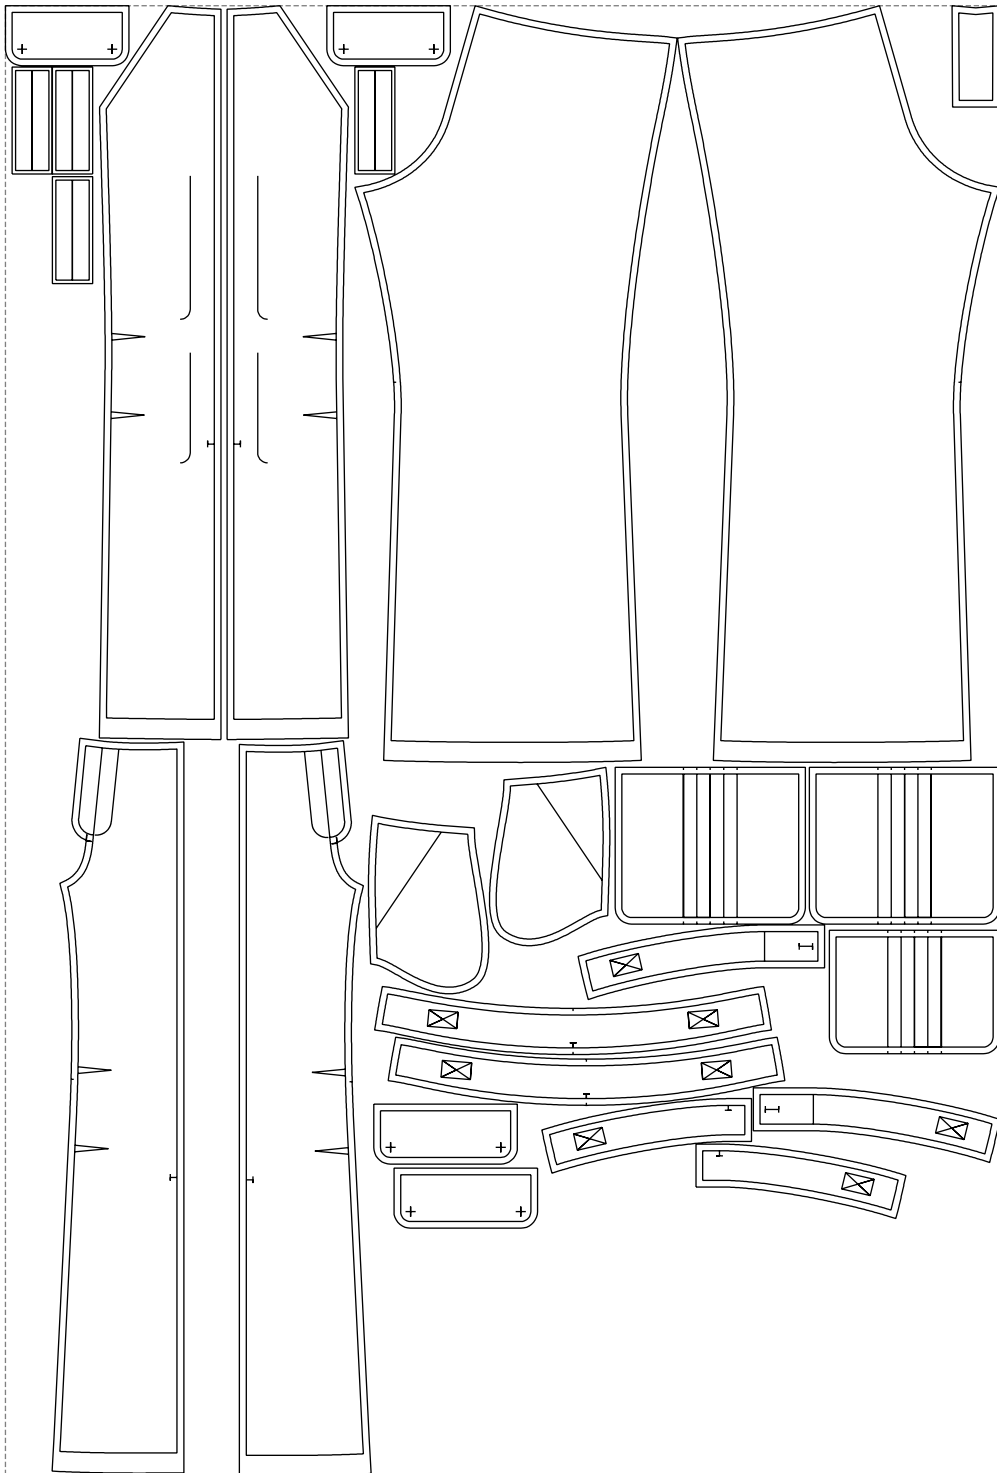

Not for print

Paper size: A4, size:1399.00 x1203.50 mm

# Example

size:1488.97 x2201.54 mm

Maneken =1 ver.0

rz\_1=170

rz\_16=112

rz\_17=96.2

rz\_18=94

rz\_19=120