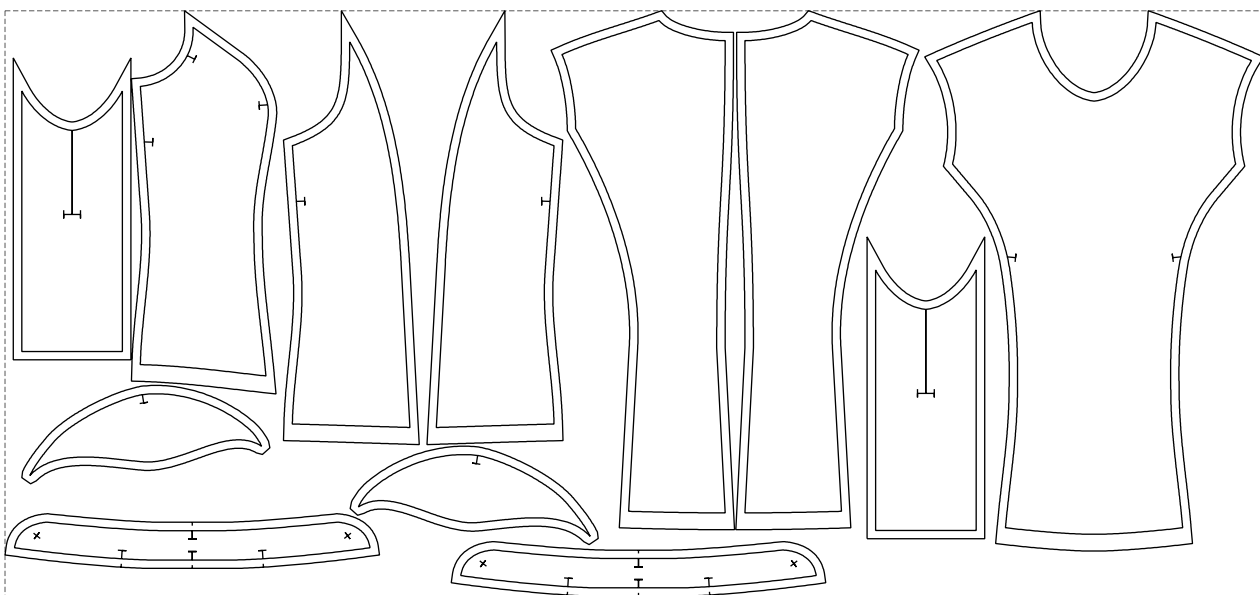

Not for print

Paper size: A4, size:1348.84 x643.50 mm

# Example

size:1499.00 x697.60 mm

Maneken =1 ver.0

rz\_1=170

rz\_16=92

rz\_17=78.8

rz\_18=71.8

rz\_19=100

rz\_20=98.1

---

. . . . .  
. . . . .  
. . . . .