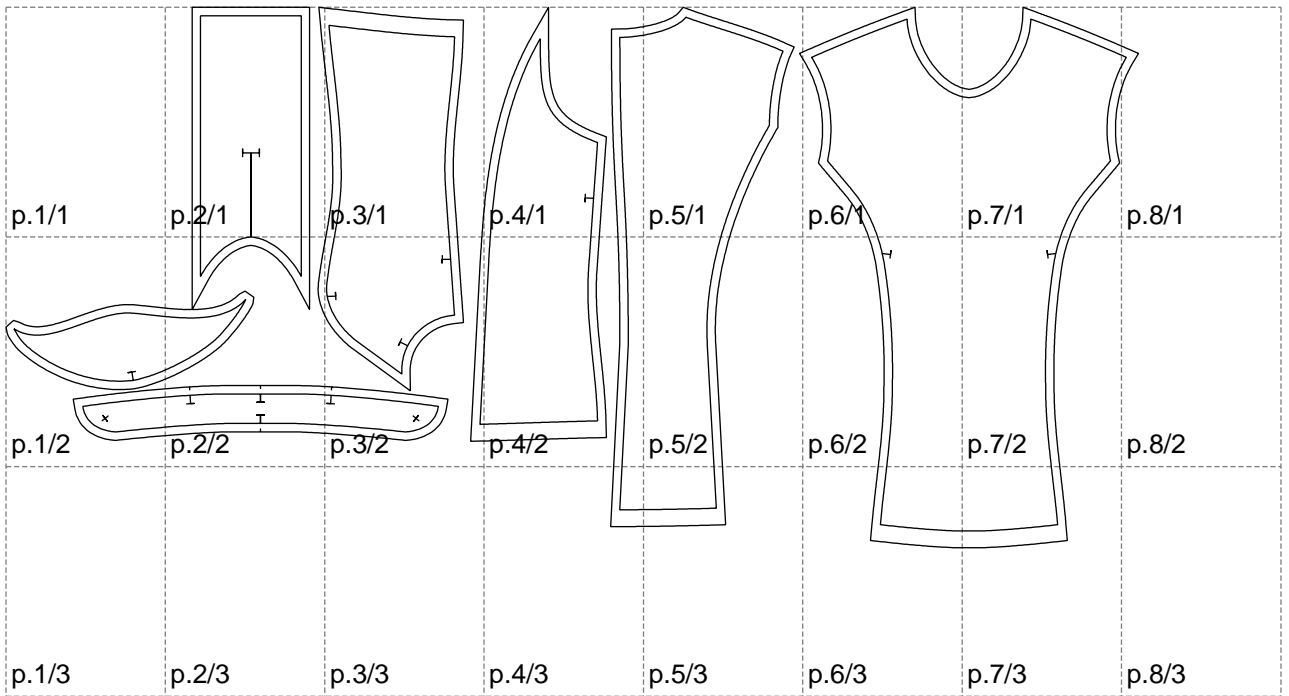

Not for print

Paper size: A4, size:1348.84 x643.50 mm

# Example

size:1499.00 x697.60 mm

Maneken =1 ver.0

rz\_1=170

rz\_16=92

rz\_17=78.8

rz\_18=71.8

rz\_19=100

rz\_20=98.1

---

. . . . .  
. . . . .  
. . . . .