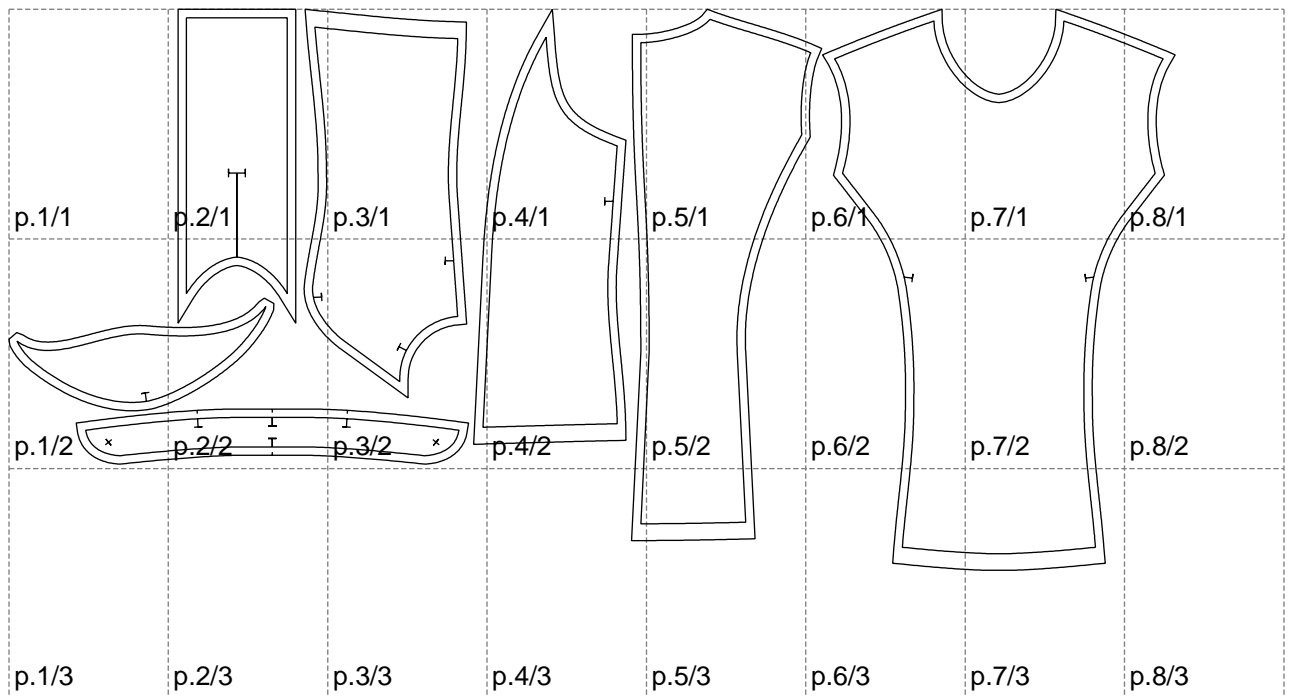

Not for print

Paper size: A4, size:1388.97 x668.04 mm

# Example

size:1468.80 x890.72 mm

Maneken =1 ver.0

rz\_1=170

rz\_16=104

rz\_17=88.9

rz\_18=84.4

rz\_19=112

rz\_20=109.3

---

. . . . .  
. . . . .  
. . . . .